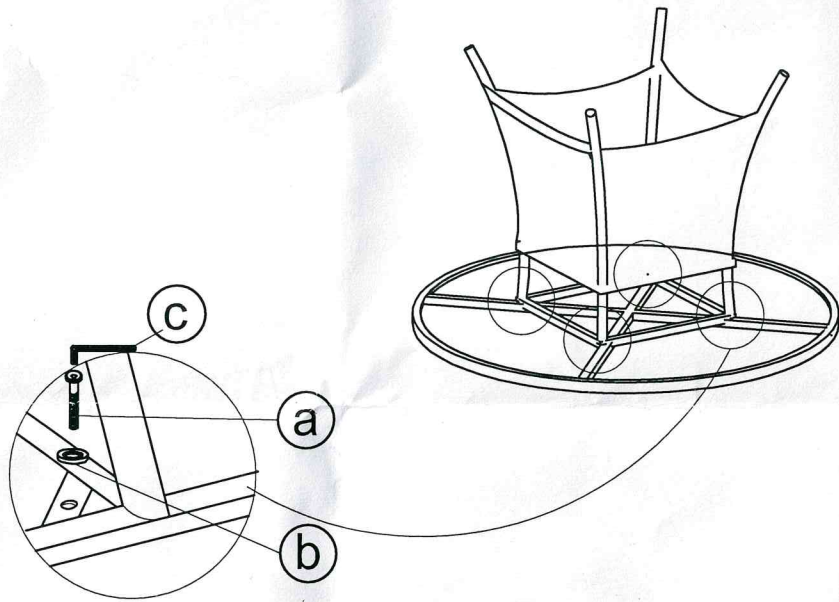

# ASSEMBLY INSTRUCTIONS

HARDWARE LIST	
(a) BOLT M6X25	4 PCS
(b) FLAT WASHER Ø6xØ13	4 PCS
(c) ALLEN WRENCH	1PC
(d)	4 PCS
(e)	1 PC