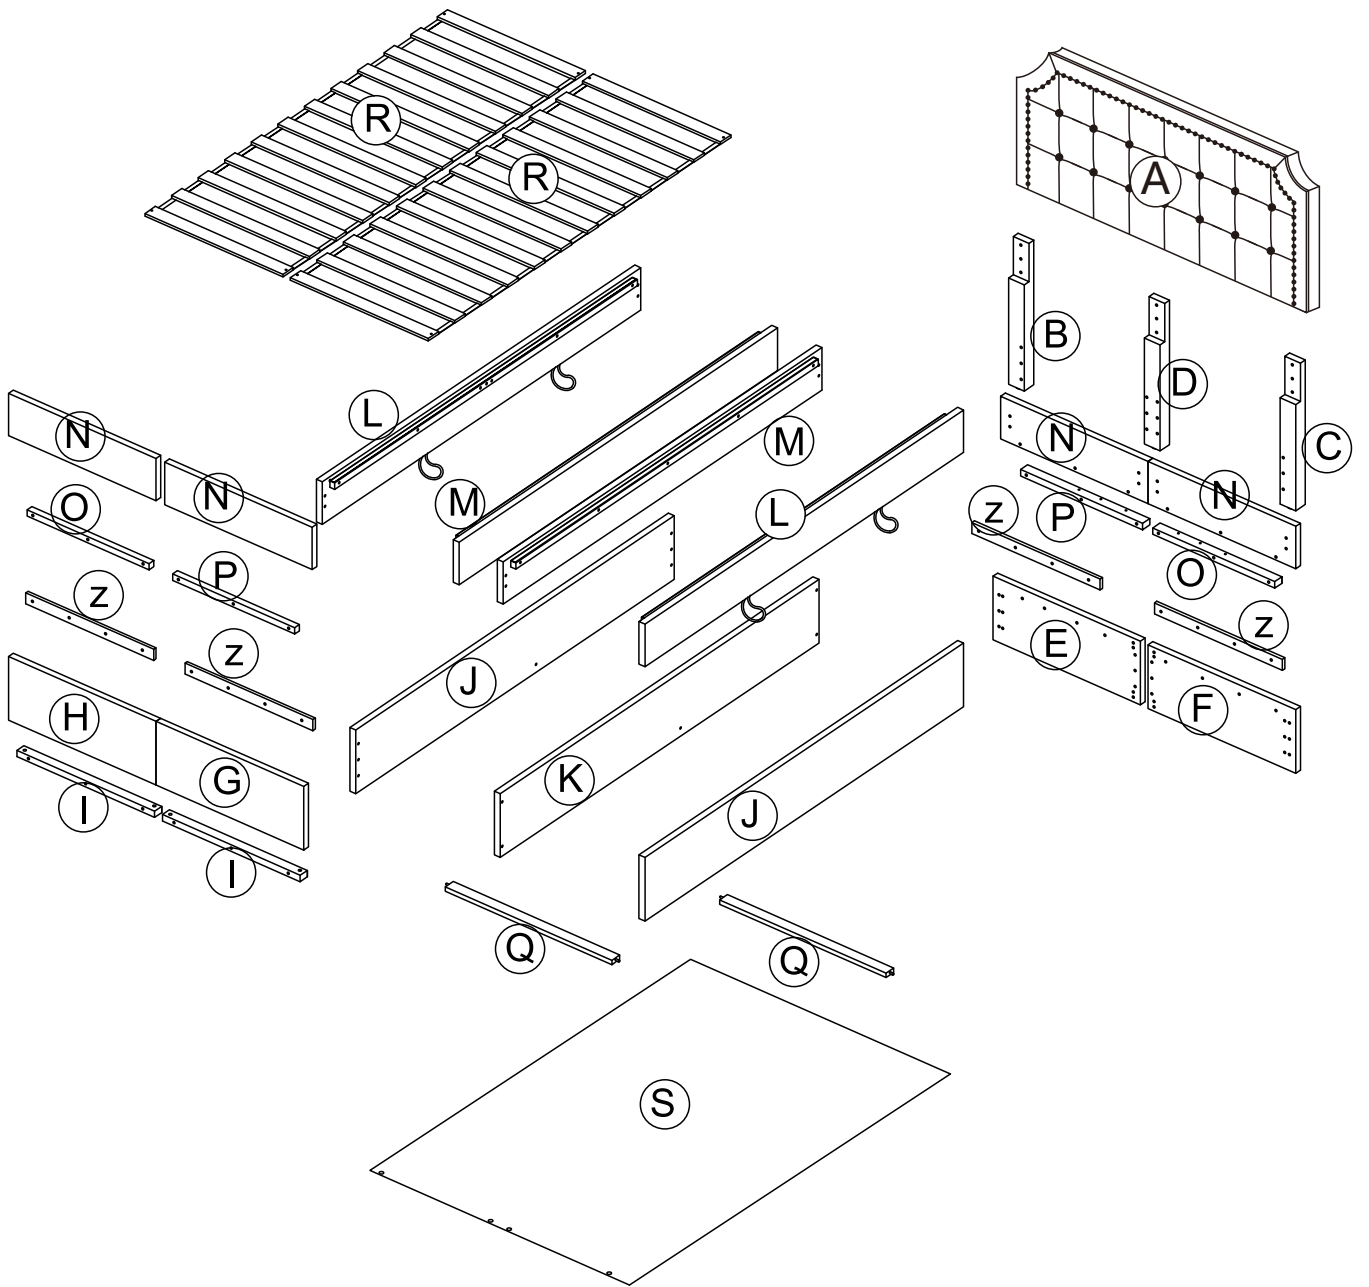

# Assembly Instruction

SKU:WF314541/WF314542/WF314543

**BED FRAME**  
(Double)

# Parts List for WF314541

<p>A</p>  <p>1PC</p>	<p>B</p>  <p>1PC</p>
<p>C</p>  <p>1PC</p>	<p>D</p>  <p>1PC</p>
<p>E</p>  <p>1PC</p>	<p>F</p>  <p>1PC</p>
<p>R</p>  <p>2PCS</p>	<p>S</p>  <p>1PC</p>
<p>T</p>  <p>7PCS</p>	<p>W</p>  <p>8PCS</p>
<p>X1</p>  <p>2PCS</p>	<p>X2</p>  <p>2PCS</p>
<p>Y</p>  <p>4PCS</p>	<p>Z</p>  <p>4PCS</p>
<p>I</p>  <p>2PCS</p>	

	① x 9PCS
	⑦ x 9PCS
	⑧ x 9PCS
	⑨ x 1PC

**2**

TIP:

when you assemble part B please screw the 3 holes on the right side,  
when you assemble part C please screw the 3 holes on the left side,  
when you assemble part D please screw the 6 holes as the picture shown.

TIP:

please note the direction indicated by the arrow label as the picture shown.

	3 x 12PCS
	10 x 1PC

9

	4 x 16PCS
	10 x 1PC
	X1 x 2PCS
	X2 x 2PCS

10

	4 x 16PCS
	10 x 1PC

11