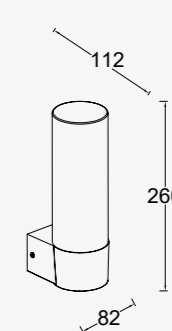

Kompatibel mit: LUTEC connect App, Fernbedienung*, Sprachassistent (Access Box* erforderlich) - (*separat erhältlich)