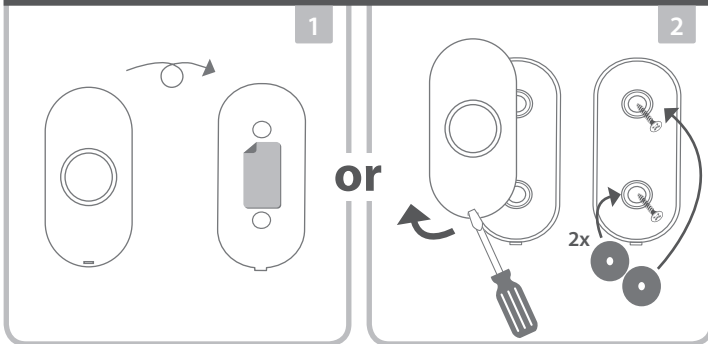

INSTALLATION | INSTALLATION | INSTALLATION | INSTALLATIE | INSTALLAZIONE | INSTALACIÓN