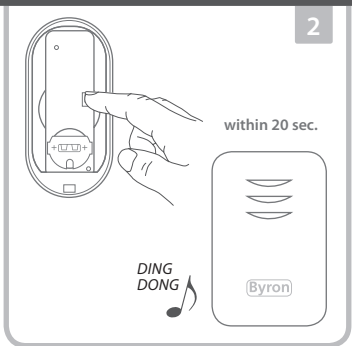

TROUBLESHOOTING | FEHLERBEHEBUNG | RÉOLUTION DE PROBLÈMES | PROBLEMEN OPLOSSEN | RISOLUZIONE DEI PROBLEMI | SOLUCIÓN DE PROBLEMAS

WWW.CHBYRON.EU

Or contact us directly:

smartwares Europe Jules Verneweg 87 5015 BH Tilburg The Netherlands www.chbyron.eu	NL: 088 5940501	Lokaal tarief	CUSTOMER SERVICE
	BE: 078 481094(NL)	Lokaal tarief	
	BE: 078 481540(FR)	Tarif local	
	FR: 0825 560 650	18ct./min	
	DE: +49 (0) 1805 010762	14Ct./Min. dt. Festnetz, Mobil max. 42Ct./Min	
	UK: +44 (0) 345 230 1231		
ES: +34 938427589			

Frequency band: 433.92MHz (433.050 - 434.790 MHz)
Maximum radio-frequency power: +5.92dB
Maximum wattage: 3680W
Range: 150 meters

Wireless Doorbell DBY-22316
Power: 220-240V – 50 Hz
3 x 'AA'/LR6 1.5V: total 4.5V
Indoor Use Only

Push button DBY-23510
Power supply: 1 x CR2032 3V
IP44 Weather Resistant