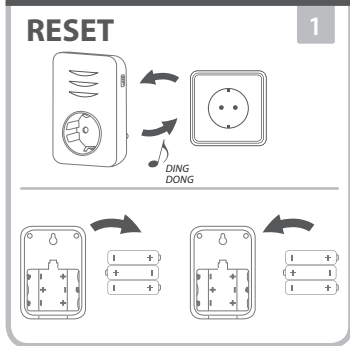

TROUBLESHOOTING | FEHLERBEHEBUNG | RÉOLUTION DE PROBLÈMES | PROBLEMEN OPLOSSEN | RISOLUZIONE DEI PROBLEMI | SOLUCIÓN DE PROBLEMAS

WWW.CHBYRON.EU

Or contact us directly:

smartwares Europe Jules Verneweg 87 5015 BH Tilburg The Netherlands www.chbyron.eu	NL: 088 5940501	Lokaal tarief	CUSTOMER SERVICE
	BE: 078 481094(NL)	Lokaal tarief	
	BE: 078 481540(FR)	Tarif local	
	FR: 0825 560 650	18ct./min	
	DE: +49 (0) 1805 010762	14Ct./Min. dt. Festnetz, Mobil max. 42Ct./Min	
	UK: +44 (0) 345 230 1231		
ES: +34 938427589			

Frequency band: 433.92MHz (433.050 - 434.790 MHz)
Maximum radio-frequency power: +5.92dB
Maximum wattage: 3680W
Range: 150 meters

Wireless Doorbell DBY-22316
Power: 220-240V – 50 Hz
3 x 'AA'/LR6 1.5V: total 4.5V
Indoor Use Only

Push button DBY-23510
Power supply: 1 x CR2032 3V
IP44 Weather Resistant