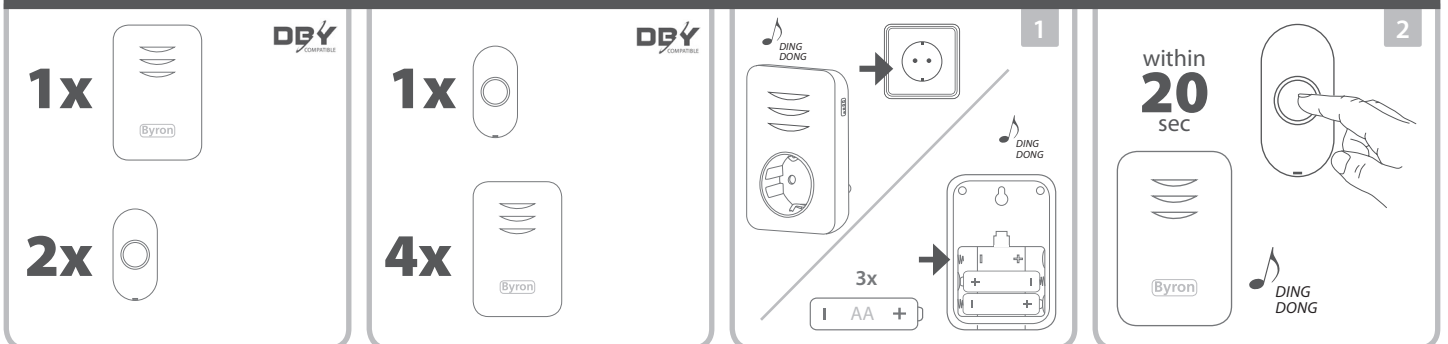

PAIRING MULTIPLE CHIMES | KOPPELN MEHRERER KLINGELN | JUMELAGE DE PLUSIEURS CARILLONS | MEERDERE DEURBELLEN KOPPELEN | ACCOPPIAMENTO MULTIPLO | EMPAREJANDO MÚLTIPLES TIMBRES