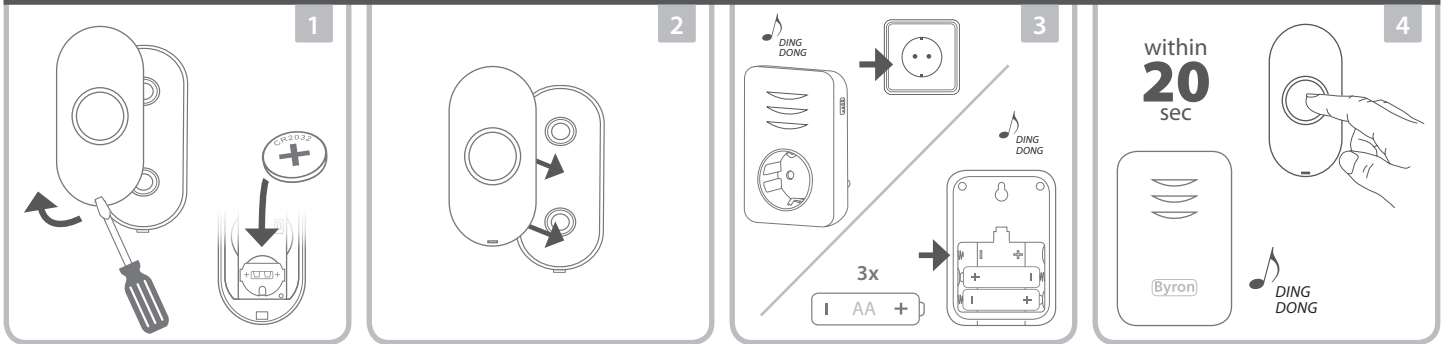

FIRST SET-UP | ERSTEINRICHTUNG | PREMIÈRE CONFIGURATION | EERSTE INSTALLATIE | PRIMO SET-UP | PRIMERA CONFIGURACIÓN