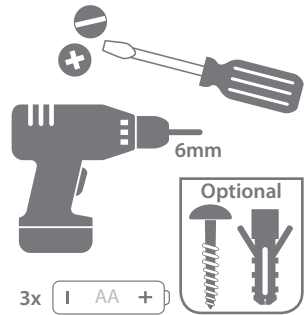

NEEDED TO START (EXCL.)