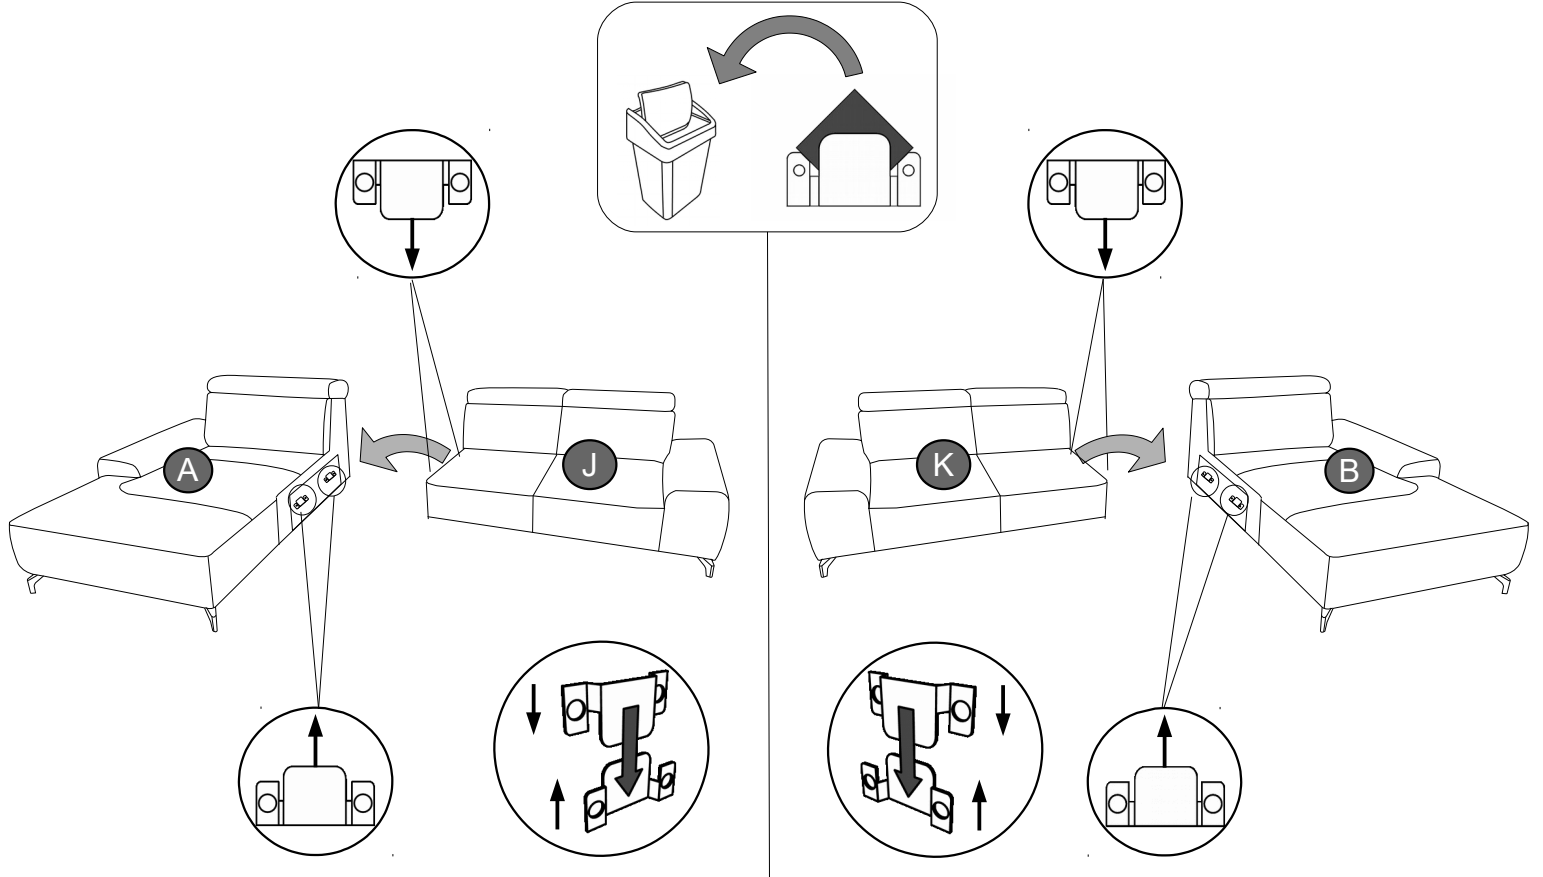

PT

INSTRUÇÕES DE MONTAGEM
MANUAL DO USUÁRIO

HR

UPUTE ZA MONTAŽU
UPUTE ZA UPOTREBU

L

R

y _{H-120/150} X1	Z _{H-120/150} X2	X _{H-120/150} X ₁ X3	q M6*25 X12	i L-4 X1	[mm]
---	---	---	---------------------------	------------------------	------

Z _{H-120/150} X2	X _{H-120/150} X ₁ X2	q M6*25 X8	i L-4 X1
---	---	--------------------------	------------------------

y _{H-120/150}  X1	Z _{H-120/150}  X4	X _{H-120/150}  X5	q M6*25  X20	i L-4  X1
---	---	---	---	--