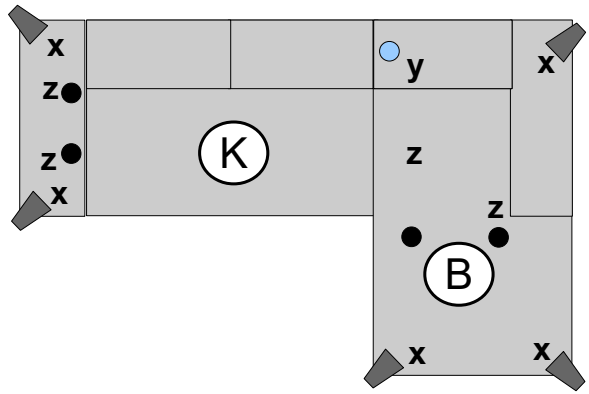

PT

INSTRUÇÕES DE MONTAGEM
MANUAL DO USUÁRIO

HR

UPUTE ZA MONTAŽU
UPUTE ZA UPOTREBU

L

R

y _{H-120/150} X1	Z _{H-120/150} X2	X _{H-120/150} X ₁ X3	q M6*25 X12	i L-4 X1	[mm]
---	---	---	---------------------------	------------------------	------

Z _{H-120/150} X2	X _{H-120/150} X ₁ X2	q M6*25 X8	i L-4 X1
---	---	--------------------------	------------------------

y _{H-120/150}  X1	Z _{H-120/150}  X4	X _{H-120/150}  X5	q M6*25  X20	i L-4  X1
---	---	---	---	--