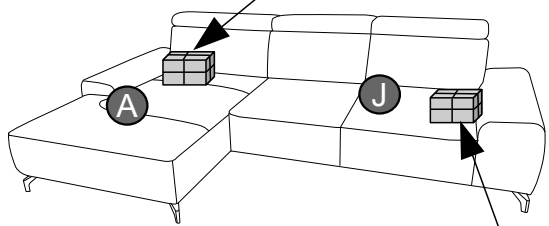

PT

INSTRUÇÕES DE MONTAGEM
MANUAL DO USUÁRIO

HR

UPUTE ZA MONTAŽU
UPUTE ZA UPOTREBU

L

R

y _{H-120/150} X1	Z _{H-120/150} X2	X _{H-120/150} X ₁ X3	q M6*25 X12	i L-4 X1	[mm]
---	---	---	---------------------------	------------------------	------

Z _{H-120/150} X2	X _{H-120/150} X ₁ X2	q M6*25 X8	i L-4 X1
---	---	--------------------------	------------------------

y _{H-120/150}  X1	Z _{H-120/150}  X4	X _{H-120/150}  X5	q M6*25  X20	i L-4  X1
---	---	---	---	--