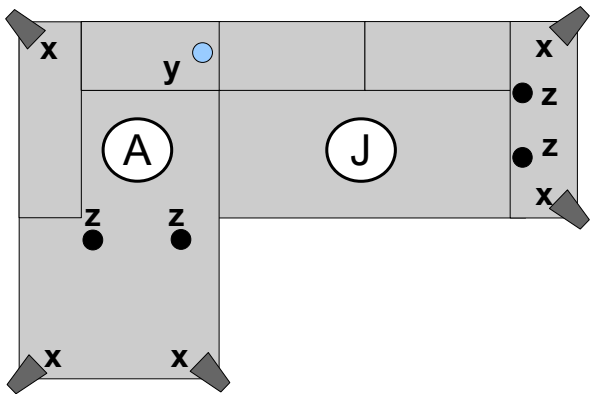

PT

INSTRUÇÕES DE MONTAGEM
MANUAL DO USUÁRIO

HR

UPUTE ZA MONTAŽU
UPUTE ZA UPOTREBU

L

R

y _{H-120/150} X1	Z _{H-120/150} X2	X _{H-120/150} X ₁ X3	q M6*25 X12	i L-4 X1	[mm]
---	---	---	---------------------------	------------------------	------

Z _{H-120/150} X2	X _{H-120/150} X ₁ X2	q M6*25 X8	i L-4 X1
---	---	--------------------------	------------------------

y _{H-120/150}  X1	Z _{H-120/150}  X4	X _{H-120/150}  X5	q M6*25  X20	i L-4  X1
---	---	---	---	--