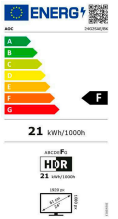

24G2SAE/BK

23.8 inch (60.5 cm) LCD MONITOR

23,8" gaming monitor with 165Hz refresh rate, 1ms MPRT response time and FreeSync Premium

General

Model name	24G2SAE/BK
EAN	4038986199919
Product Line	AOC Gaming
Series	G2 Series
Channel	B2C
Classification	Mainstream
Section	Consumer, Gaming
Gaming style	Shooters, MMORPG, Action, eSports, RTS
Launch date	2021-09-14T22:00:00+00:00
Continent	Europe

Screen

Resolution	1920x1080
Refresh rate	165Hz
Screen size (inch)	23.8 inch
Screen size (cm)	60.5 cm
Flat / Curved	Flat
Backlight	WLED
Panel Type	VA
Aspect ratio	16:9
Display Colours	16.7 Million
sRGB Coverage (%) (CIE 1931)	12595
Scanning Frequency	VGA/HDMI1.4 : 30 -160KHz (H) DP1.2 : 30 -200KHz (H) VGA/HDMI1.4 :48-144Hz (V) DP1.2:48-165Hz (V)
Response time (GtG)	4 ms
Response Time (MPRT)	1 ms
Contrast (static)	3000:1
Brightness (typical)	350 cd/m ²
Viewing angle (CR10)	178/178 °
Hard Glass	Antiglare
OSD languages	EN, FR , ES, PT, DE, IT, NL, SE, FI, PL ,CZ, RU, KR, CN (T), CN (S), JP

Exterior

Monitor colour	Black Red
Bezel Type	Frameless
Removable Stand	✓

Ergonomics

Vesa Wallmount	100x100
----------------	---------

Connectivity and Multimedia

Signal Input	HDMI 1.4 x 2, DisplayPort 1.2 x 1
--------------	-----------------------------------

Sustainability

HF	✓
----	---

Power / Environmental

Power Consumption On	22W
Power Consumption Standby	0.3W watt
Power Consumption Off	0.3W watt

Approbations / Regulations

CE	✓
FCC	✓
EAC	✓
ISO 9241-307 class I	✓