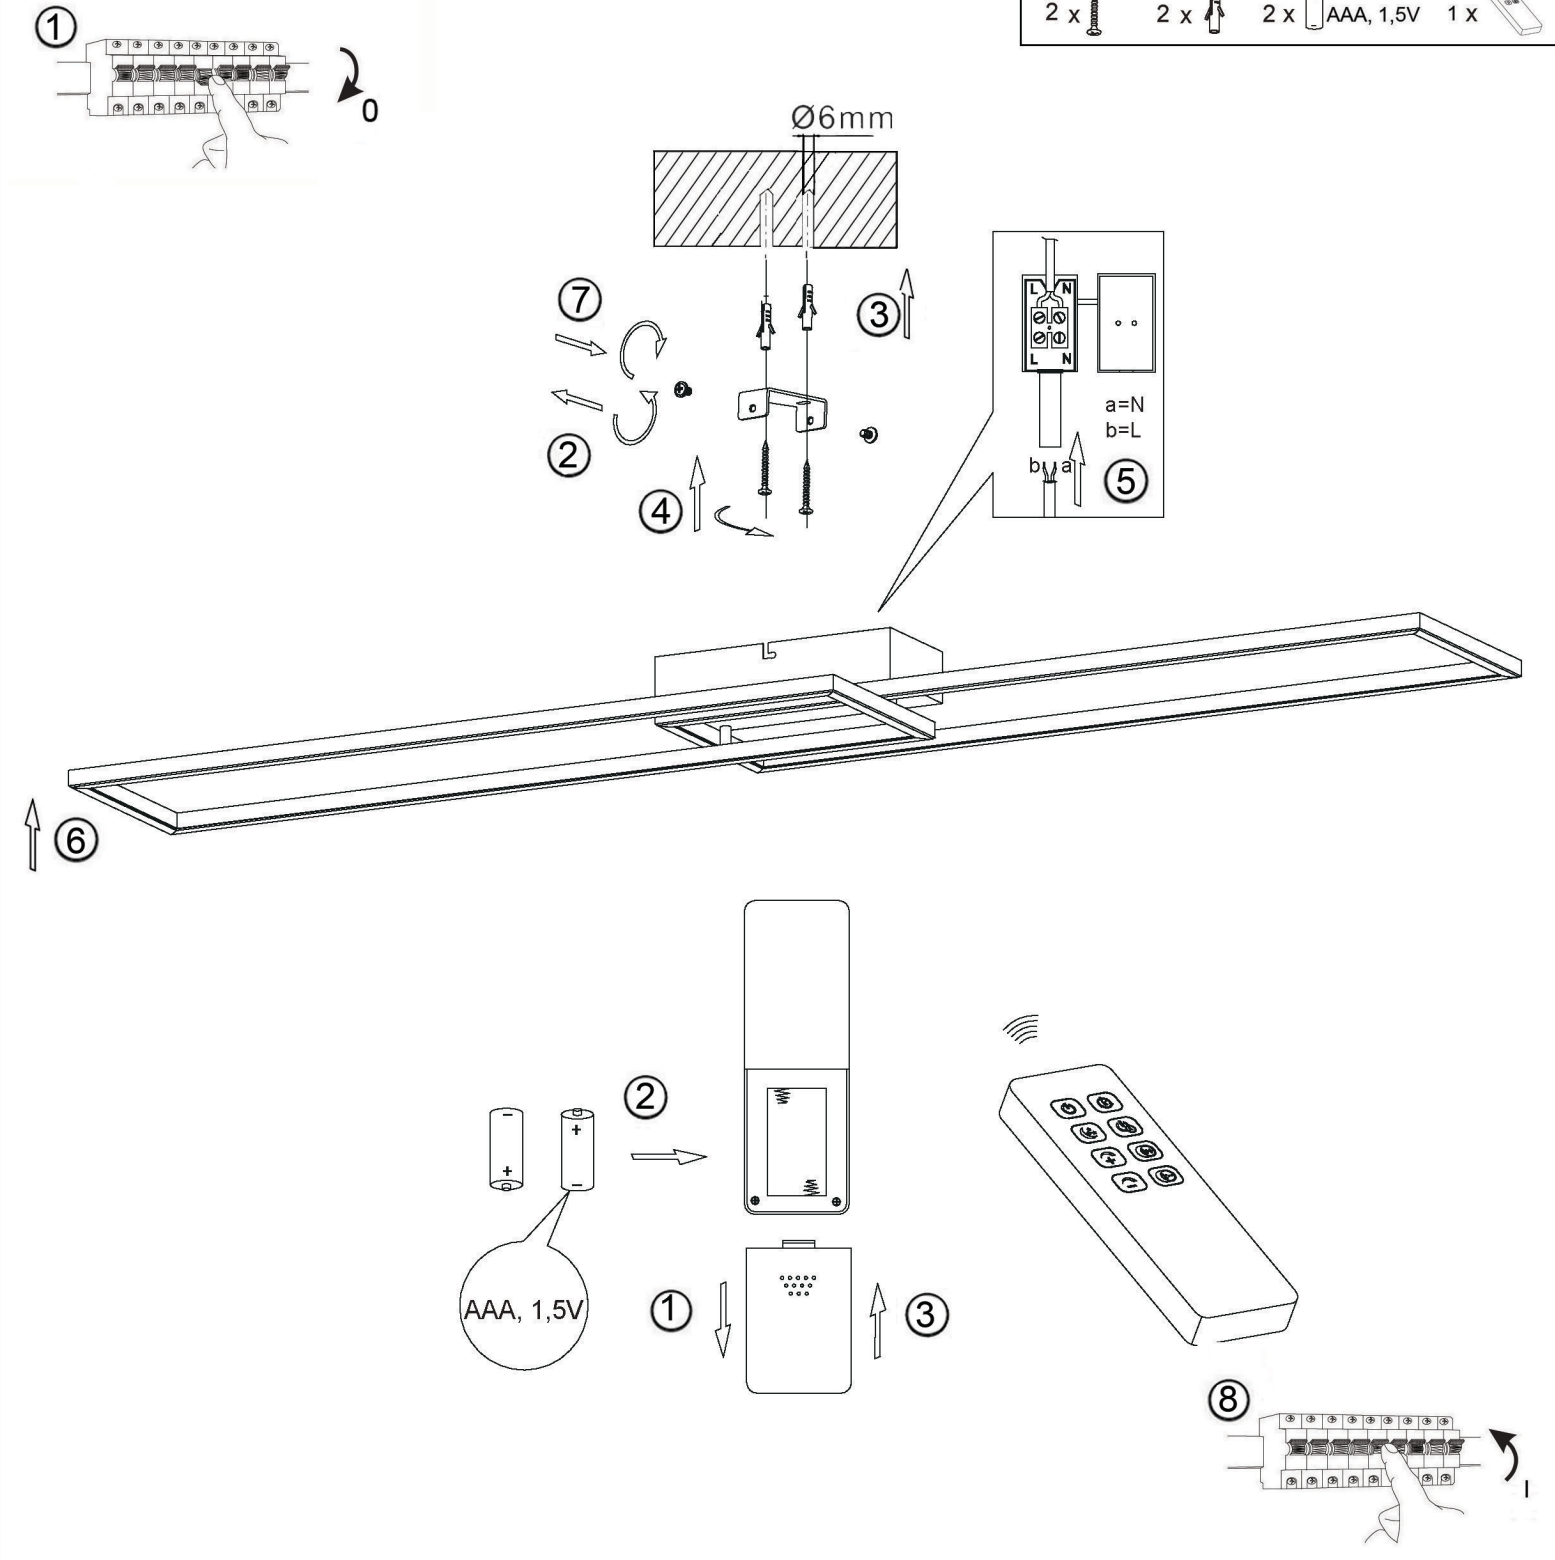

LED 20 W  
 2.200 lm  
 43 W  
 1.920 lm  
 t 20.000 h  
 Tk 2.700-5.000 K  
 15.000 x  
 < 0,5 s

# 270160

230V / 50Hz~

LED 2 x LED Board 24V DC / 20W

2 x 2 x 2 x AAA, 1,5V 1 x