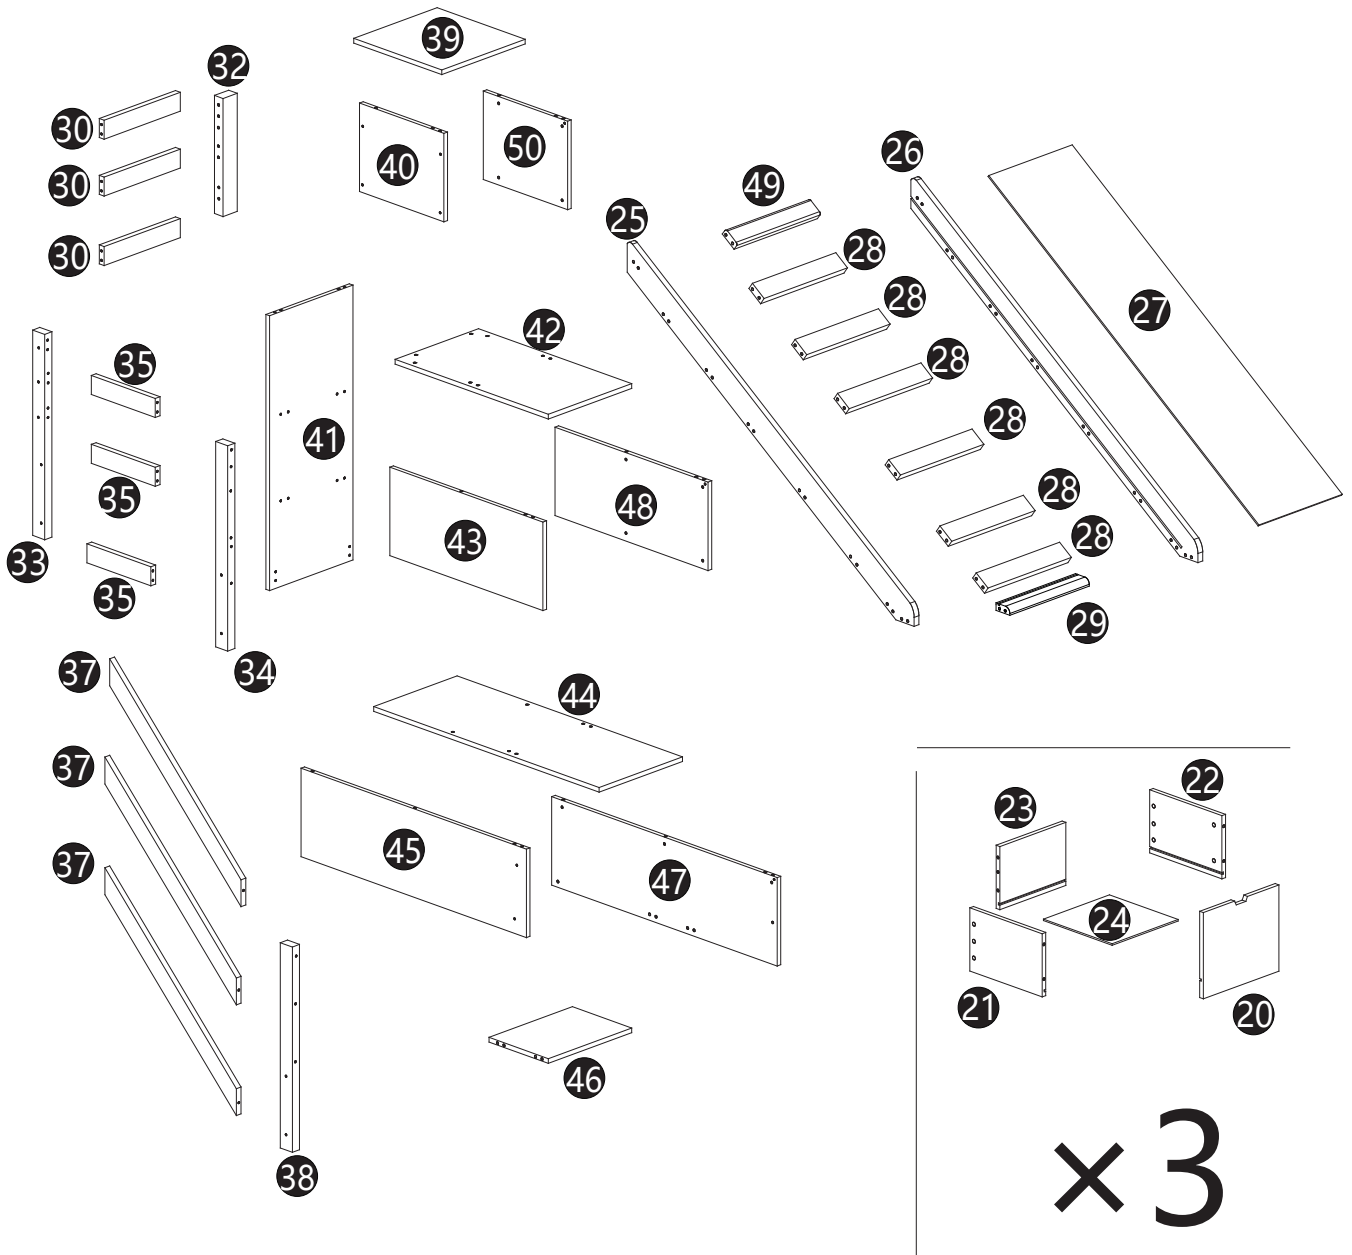

A cardboard box.

This bed is designed to be

Seventy-four. Seventy-five

Bunker, if it's the smallest distance

Guard the edge

Spare Parts:

Can bring any part, including guardrail

American information corporation

Detailansicht

Detailansicht

WF319188

4 x 1 	6 x 1 	7 x 1 	9 x 1 
10 x 2 	12 x 1 	13 x 4 	14 x 2 
15 x 1 	18 x 1 	25 x 1 	26 x 1 
31 x 1 	36 x 1 		

WF319189

1 x 1 	2 x 13 	3 x 1 	5 x 2 
8 x 1 	11 x 35 	16 x 1 	17 x 4 
19 x 1 	20 x 3 	23 x 3 	27 x 1 
28 x 6 	29 x 1 	30 x 3 	32 x 1 
33 x 1 	34 x 1 	35 x 3 	37 x 3 
38 x 1 	49 x 1 		