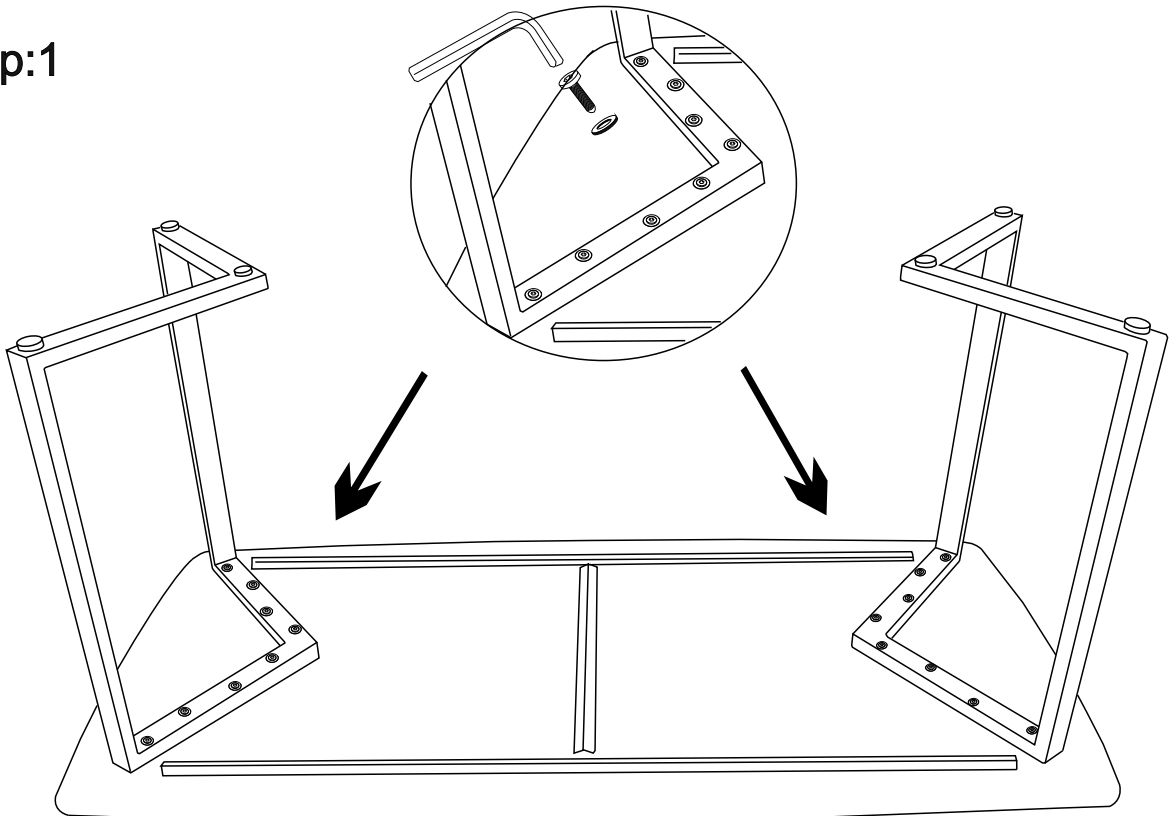

Art. No.72297-180

15 Min

A (8x40mm) (16 Pcs.)

B (8x25mm) (16 Pcs.)

C (5mm) (1 Pcs.)

Step:1

Assembled Product

Leveler →