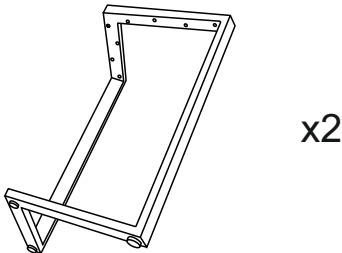

Art. No.72297-180

15 Min

A (8x40mm) (16 Pcs.)

B (8x25mm) (16 Pcs.)

C (5mm) (1 Pcs.)

Step:1

Assembled Product

Leveler →