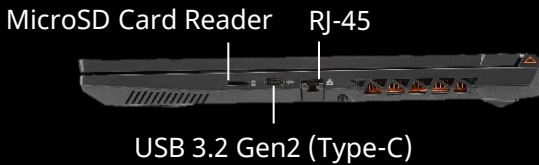

DATA SHEET

G5 (2023)

GIGABYTE™

GAMING

GIGABYTE G5 MF5-52DE353SD

EAN 4719331856762

Product Specification

Model	GIGABYTE G5 (2023)
OS	ohne Betriebssystem
CPU	13th Intel® Core™ i5-13500H Processor (2.6GHz~4.7GHz)
Display	15.6" FHD 144Hz Display
System Memory	16GB (2x8) DDR5 4800 (2 Slots DDR5-4800, Max 64GB)
PCH	N/A
Video Graphics	Intel® Iris®Xe Graphics NVIDIA® GeForce RTX™ 4050 Laptop GPU 6GB GDDR6 Max TGP 75W, Boost Clock 2130MHz
Storage	512GB PCIe SSD (2 slots M.2 2280 PCIe Gen3x4*1 , PCIe Gen4x4*1)
Keyboard Type	Multi languages 15 color illuminated full size keyboard with numeric pad
I/O Port	1x USB 2.0 (Type-A) 1x USB3.2 Gen1 (Type-A) 2x USB3.2 Gen2 (Type-C) 1x Mini DisplayPort 1.4 1x HDMI I™ Output port (with HDCP) 1 x 2-in-1 Audio Jack(Headphone / Microphone) 1x Microphone jack 1x RJ-45 LAN port 1x DC-in Jack 1x MircoSD Card Reader
Audio	2x 2 Watt Speaker, Microphone, DTS:X® Ultra Audio technology
Communications	LAN: 1GB, WLAN : Intel® Wi-Fi 6E , Bluetooth: Bluetooth® V5.2
Adapter	150W
Battery	Lithium-Ion 54Wh
Dimensions	36.0 (W) x 23.8 (D) x 2.27(H) cm
Weight	~1,99kg

G5 (2023)

Product Overview

23.8 cm

36.0 cm

- NVIDIA® GeForce RTX™ 40 Series
- 12th Gen Intel® Core™ i5 H-Series Processor
- Exclusive WINDFORCE Cooling
- 15.6" FHD 144Hz High Refresh Rate Display Ultra-thin Bezel

- 15 Colored Full-Zone Keyboard
- Light & Mobile Design
- Wi-Fi 6E Connection
- DTS: X® Ultra Audio Technology

144Hz

GIGABYTE™

GAMING

G5 (2023)

13th Gen Intel® Core™ i5 Processor H-Series

The G5 gaming laptop leads the industry by adopting the mobile-focused 13th Gen Intel® Core™ i5-13500H. The 12-core processor delivers incredible high FPS gameplay even while multitasking. Elevate your gameplay and enjoy the ultimate performance on the go.