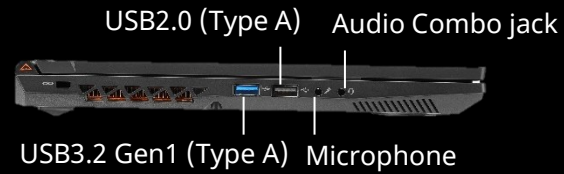

DATA SHEET

G5 (2023)

GIGABYTE™

GAMING

GIGABYTE G5 MF5-52DE353SD

EAN 4719331856762

Product Specification

Model	GIGABYTE G5 (2023)
OS	ohne Betriebssystem
CPU	13th Intel® Core™ i5-13500H Processor (2.6GHz~4.7GHz)
Display	15.6" FHD 144Hz Display
System Memory	16GB (2x8) DDR5 4800 (2 Slots DDR5-4800, Max 64GB)
PCH	N/A
Video Graphics	Intel® Iris®Xe Graphics NVIDIA® GeForce RTX™ 4050 Laptop GPU 6GB GDDR6 Max TGP 75W, Boost Clock 2130MHz
Storage	512GB PCIe SSD (2 slots M.2 2280 PCIe Gen3x4*1 , PCIe Gen4x4*1)
Keyboard Type	Multi languages 15 color illuminated full size keyboard with numeric pad
I/O Port	1x USB 2.0 (Type-A) 1x USB3.2 Gen1 (Type-A) 2x USB3.2 Gen2 (Type-C) 1x Mini DisplayPort 1.4 1x HDMI I™ Output port (with HDCP) 1 x 2-in-1 Audio Jack(Headphone / Microphone) 1x Microphone jack 1x RJ-45 LAN port 1x DC-in Jack 1x MircoSD Card Reader
Audio	2x 2 Watt Speaker, Microphone, DTS:X® Ultra Audio technology
Communications	LAN: 1GB, WLAN : Intel® Wi-Fi 6E , Bluetooth: Bluetooth® V5.2
Adapter	150W
Battery	Lithium-Ion 54Wh
Dimensions	36.0 (W) x 23.8 (D) x 2.27(H) cm
Weight	~1,99kg

G5 (2023)

Product Overview

23.8 cm

36.0 cm

- NVIDIA® GeForce RTX™ 40 Series
- 12th Gen Intel® Core™ i5 H-Series Processor
- Exclusive WINDFORCE Cooling
- 15.6" FHD 144Hz High Refresh Rate Display Ultra-thin Bezel

- 15 Colored Full-Zone Keyboard
- Light & Mobile Design
- Wi-Fi 6E Connection
- DTS: X® Ultra Audio Technology

144Hz

GIGABYTE™

GAMING

G5 (2023)

13th Gen Intel® Core™ i5 Processor H-Series

The G5 gaming laptop leads the industry by adopting the mobile-focused 13th Gen Intel® Core™ i5-13500H. The 12-core processor delivers incredible high FPS gameplay even while multitasking. Elevate your gameplay and enjoy the ultimate performance on the go.