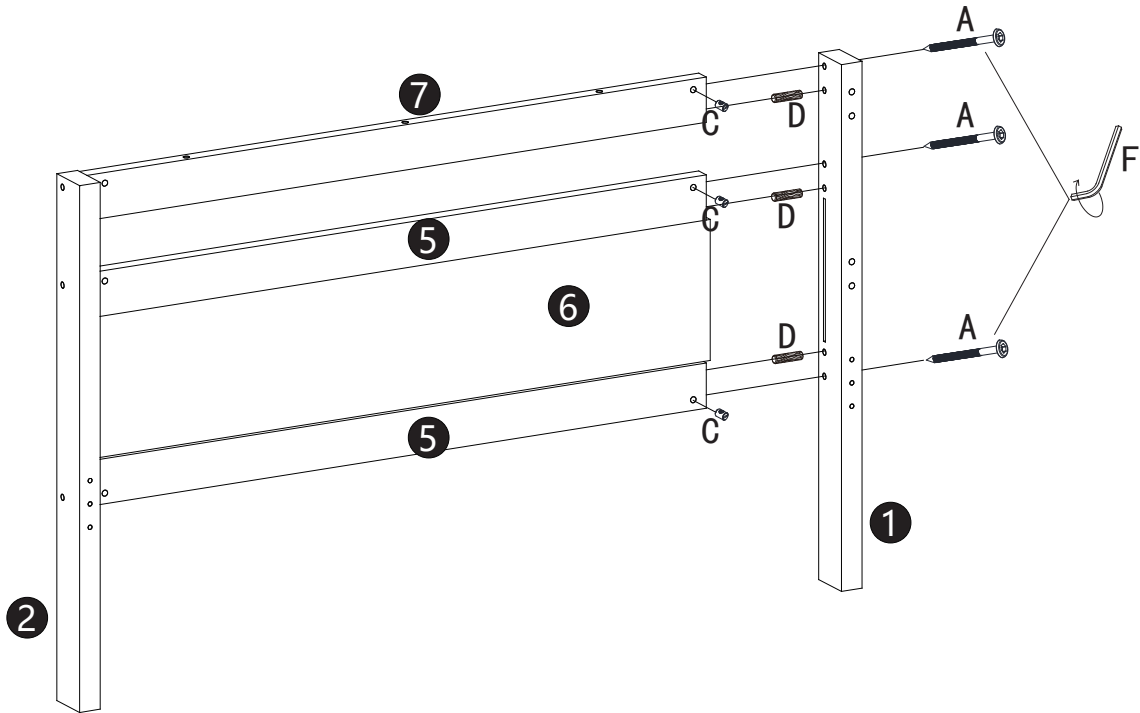

SCHRITT 2:

A	C	D	F
6PCS	3PCS	3PCS	1PC