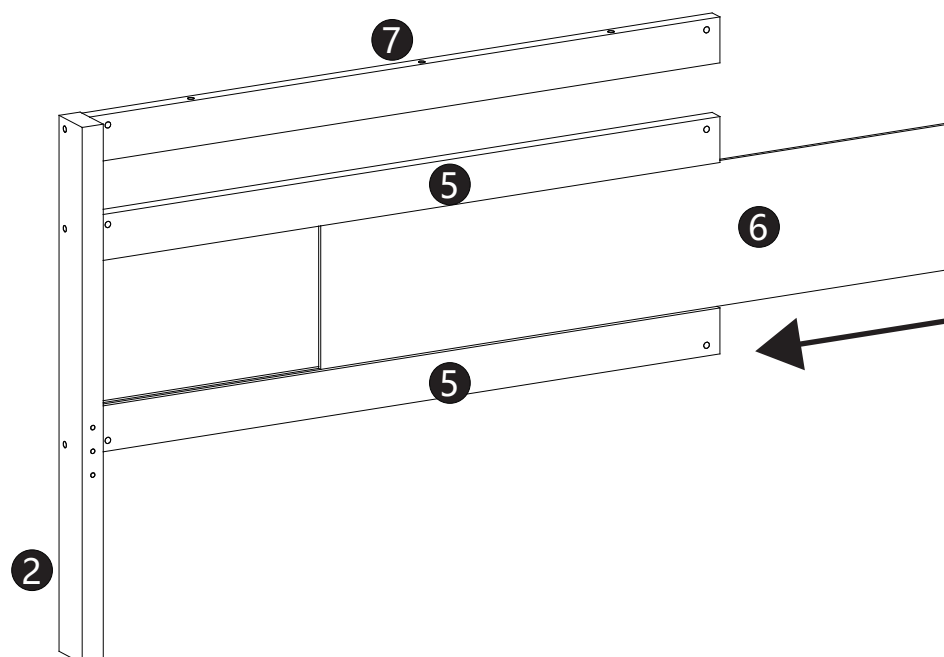

WF324421

A  M6*70mm (18pcs)	B  M6*100mm(12pcs)	C  Φ10*13mm (28pcs)
D  Φ8*30mm (20pcs)	E  Φ4*30mm(42pcs)	F  (1pc)
G  (4pcs)	H  Φ7*50mm(44pcs)	I  (1pc)
J  (12pcs)	K  (12pcs)	L  M6*60mm (4pcs)
M  (8pcs)	N  Φ3.5*14mm(16pcs)	O  Φ6*90mm(12pcs)

SCHRITT 1:

A		C		D		F	
3PCS		3PCS		3PCS		1PC	

SCHRITT 2:

A	C	D	F
6PCS	3PCS	3PCS	1PC

SCHRITT 3:

A		C		D		F	
3PCS		3PCS		3PCS		1PC	

SCHRITT 4:

A		C		D		F	
6PCS		3PCS		3PCS		1PC	