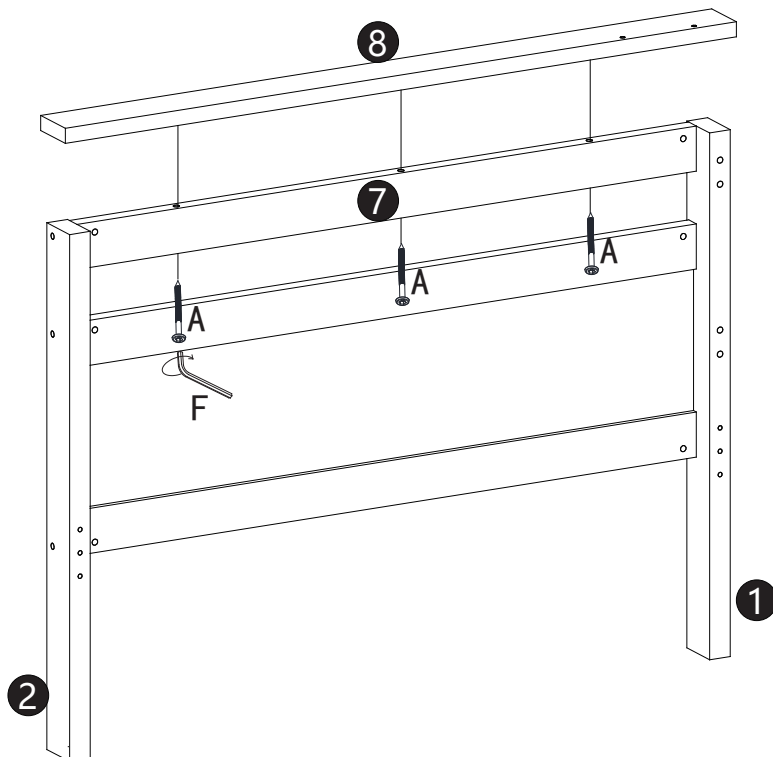

SCHRITT 2:

A	C	D	F
6PCS	3PCS	3PCS	1PC