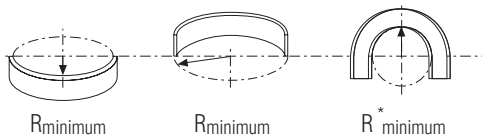

DecoFix Extra

Polyurethane-based adhesive

FX200 310ml | min. 80m
FX210 tube 80ml | min. 20m

Go!

Installation of Flexible Mouldings

Kroonlijsten / Corniches / Cornice Mouldings / Eckleisten / Cornisas

| LUXXUS | Rmin (cm) | Rmin (cm) | |
|--------|-----------|---------------|-----|
| C200F | 160 | C322F | 160 |
| C201F | 200 | C331F | 420 |
| C211F | 250 | C333F | 300 |
| C212F | 120 | C334F | 380 |
| C213F | 280 | C339F | 380 |
| C214F | 140 | C341F | 400 |
| C215F | 160 | C373F | 100 |
| C216F | 340 | C374F | 130 |
| C217F | 380 | C402F | 300 |
| C218F | 360 | C602F | 100 |
| C220F | 400 | C901F | 600 |
| C230F | 150 | C902F | 600 |
| C240F | 270 | | |
| C250F | 70 | AXXENT | |
| C260F | 130 | CX100F | 200 |
| C301F | 320 | CX109F | 160 |
| C302F | 250 | CX110F | 180 |
| C303F | 180 | CX124F | 160 |
| C304F | 250 | CX127F | 240 |
| C308F | 120 | CX132F | 70 |
| C321F | 140 | CX148F | 180 |