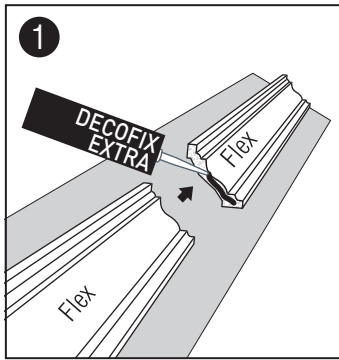

DecoFix Extra

Polyurethane-based adhesive

FX200 310ml | min. 80m
FX210 tube 80ml | min. 20m

Go!

Installation of Flexible Mouldings

Kroonlijsten / Corniches / Cornice Mouldings / Eckleisten / Cornisas

| LUXXUS | Rmin (cm) | Rmin (cm) | |
|--------|-----------|---------------|-----|
| C200F | 160 | C322F | 160 |
| C201F | 200 | C331F | 420 |
| C211F | 250 | C333F | 300 |
| C212F | 120 | C334F | 380 |
| C213F | 280 | C339F | 380 |
| C214F | 140 | C341F | 400 |
| C215F | 160 | C373F | 100 |
| C216F | 340 | C374F | 130 |
| C217F | 380 | C402F | 300 |
| C218F | 360 | C602F | 100 |
| C220F | 400 | C901F | 600 |
| C230F | 150 | C902F | 600 |
| C240F | 270 | | |
| C250F | 70 | AXXENT | |
| C260F | 130 | CX100F | 200 |
| C301F | 320 | CX109F | 160 |
| C302F | 250 | CX110F | 180 |
| C303F | 180 | CX124F | 160 |
| C304F | 250 | CX127F | 240 |
| C308F | 120 | CX132F | 70 |
| C321F | 140 | CX148F | 180 |