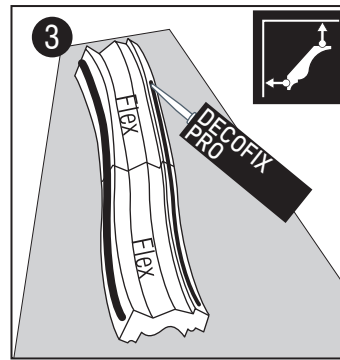

DecoFix Extra

Polyurethane-based adhesive

FX200 310ml | min. 80m
FX210 tube 80ml | min. 20m

Go!

Installation of Flexible Mouldings

Kroonlijsten / Corniches / Cornice Mouldings / Eckleisten / Cornisas

| LUXXUS | Rmin (cm) | Rmin (cm) | |
|--------|-----------|---------------|-----|
| C200F | 160 | C322F | 160 |
| C201F | 200 | C331F | 420 |
| C211F | 250 | C333F | 300 |
| C212F | 120 | C334F | 380 |
| C213F | 280 | C339F | 380 |
| C214F | 140 | C341F | 400 |
| C215F | 160 | C373F | 100 |
| C216F | 340 | C374F | 130 |
| C217F | 380 | C402F | 300 |
| C218F | 360 | C602F | 100 |
| C220F | 400 | C901F | 600 |
| C230F | 150 | C902F | 600 |
| C240F | 270 | | |
| C250F | 70 | AXXENT | |
| C260F | 130 | CX100F | 200 |
| C301F | 320 | CX109F | 160 |
| C302F | 250 | CX110F | 180 |
| C303F | 180 | CX124F | 160 |
| C304F | 250 | CX127F | 240 |
| C308F | 120 | CX132F | 70 |
| C321F | 140 | CX148F | 180 |