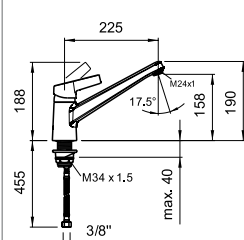

Sink mixer

Projection 225 mm

Swivel spout

Cartridge Ecototal

9.8 l/min (3 bar) / IA*

11.4 l/min (3 bar) / IA*

Similor AG Wahlenstrasse 46, CH-4242 Laufen
Customer Services CH 0848 000 166
Tel. +41 (0)61 765 73 33, Fax +41 (0)61 765 73 34
www.similor.ch, info@similor.ch