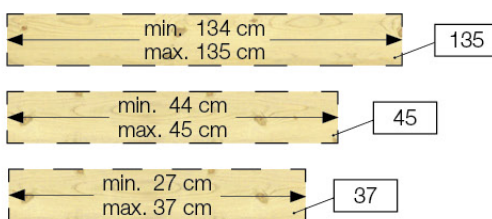

min. 44 cm
max. 45 cm

min. 27 cm
max. 37 cm

Palace	Barn	Mansion	Fort	Chalet	Villa	Lodge	Cabin	Shelter	Cubby	Cottage
50x	36x	42x	60x	60x	56x	51x	50x	49x	36x	46x
9x	9x	9x	9x	9x	9x	9x	9x	9x	9x	9x
4x	4x	4x	4x	4x	4x	4x	4x	4x	4x	4x

Palace	Barn	Mansion	Fort	Chalet	Villa	Lodge	Cabin	Shelter	Cubby	Cottage
40x	27x	32x	46x	46x	46x	41x	41x	39x	28x	36x
7x	7x	7x	7x	7x	7x	7x	7x	7x	7x	7x
3x	3x	3x	3x	3x	3x	3x	3x	3x	3x	3x

Palace	Barn	Mansion	Fort	Chalet	Villa	Lodge	Cabin	Shelter	Cubby	Cottage
34x	22x	28x	38x	38x	38x	33x	32x	31x	22x	28x
7x	7x	7x	7x	7x	7x	7x	7x	7x	7x	7x
3x	3x	3x	3x	3x	3x	3x	3x	3x	3x	3x