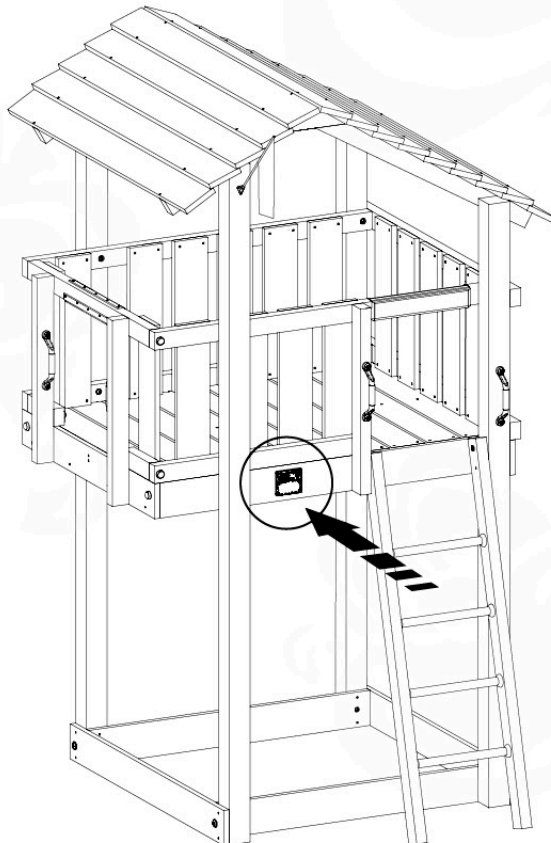

35 Product Identification

4x 13 mm
002_042

1x
103_901