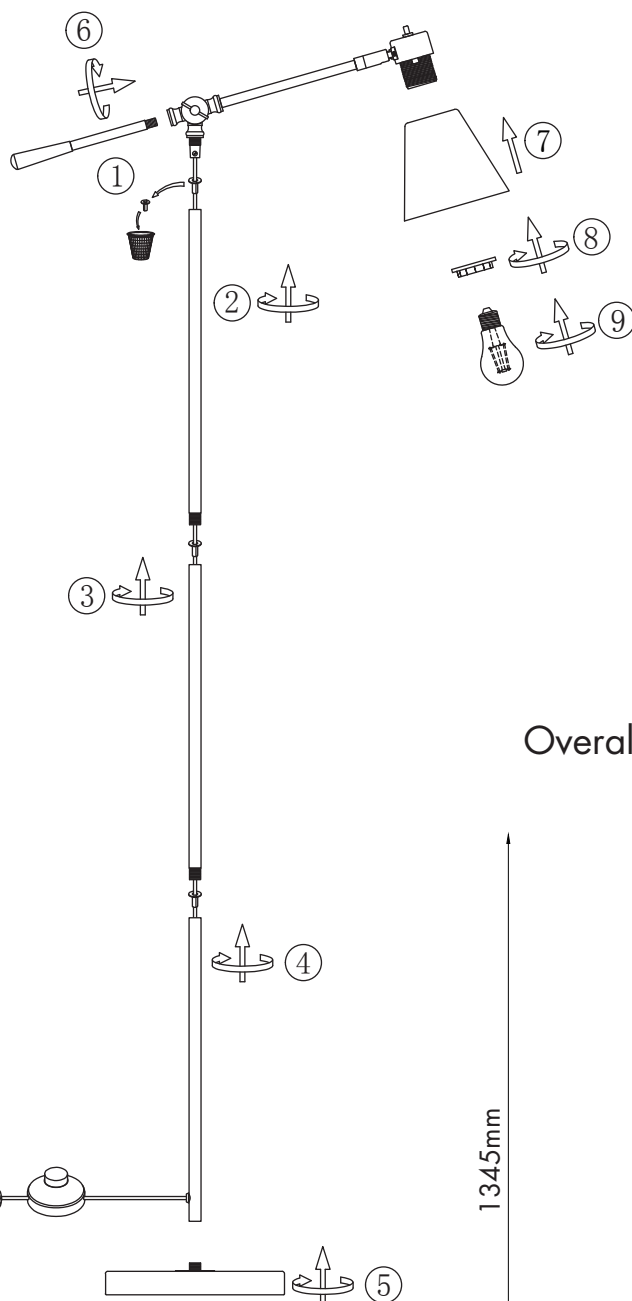

# INSTRUCTION MANUAL

Amber FL Bronze  
105919

Overall Sizes: