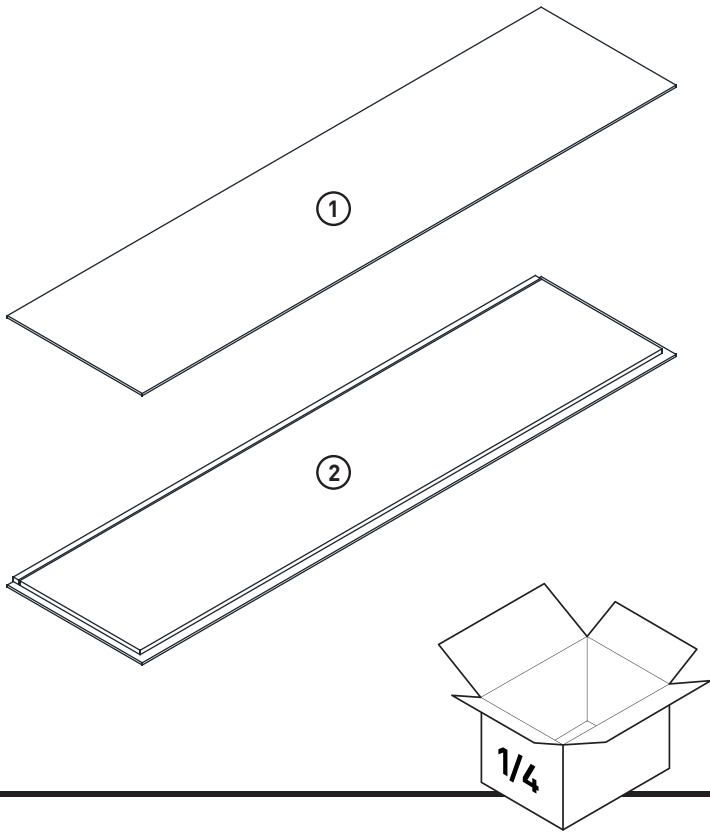

Beutel no.1 F

SERVICEKARTE