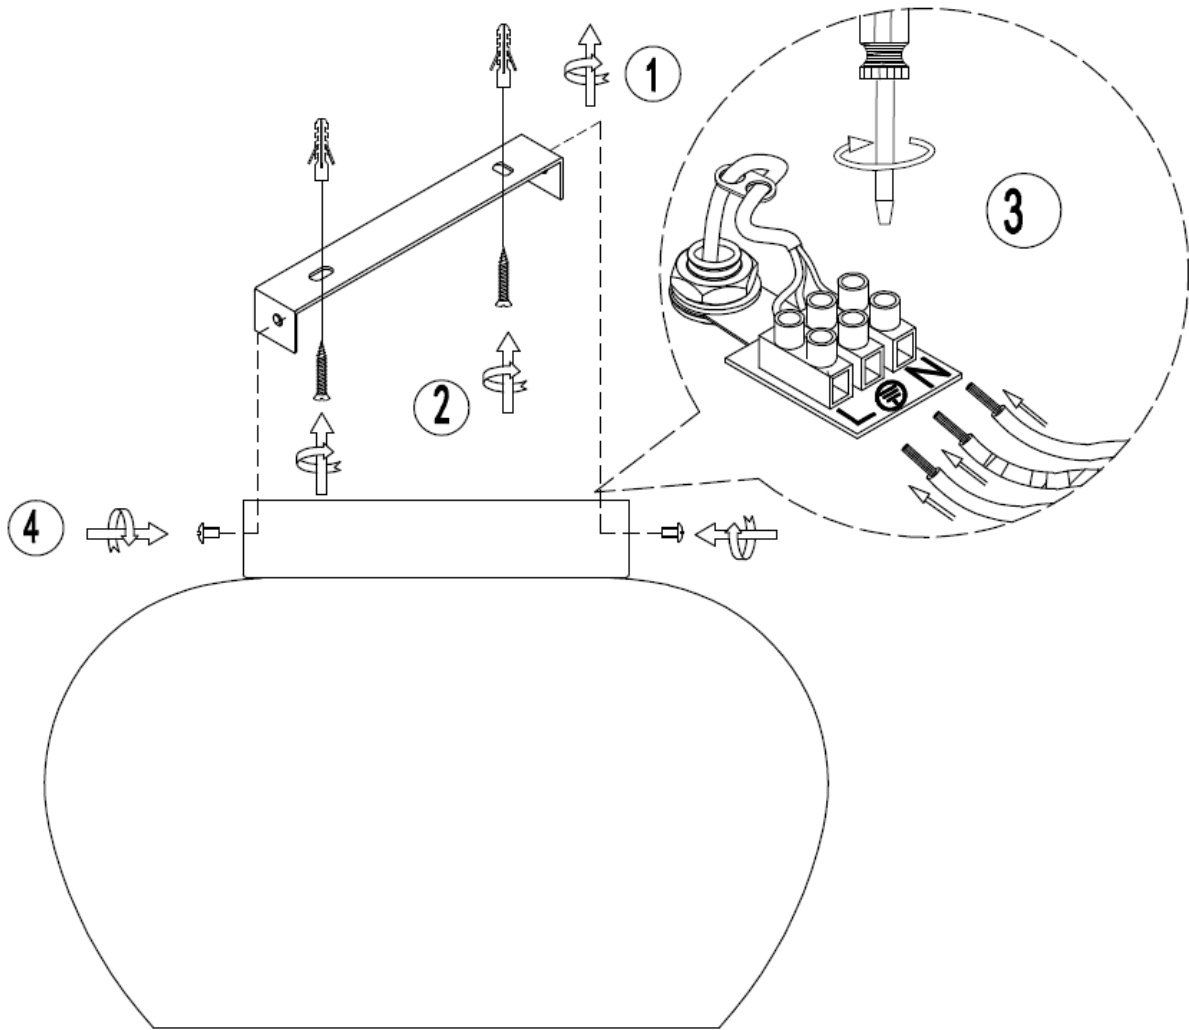

## Technical details

Materials used:	Metal+glass
Color:	Black+smoke
Dimmable and how is fixture dimmable	
Size:	Height: 20.5cm
	Length: 30.5cm
	Width: 30.5cm
	Net weight: 2.50kg
Power requirements:	220-240V~50Hz
Bulb type and maximum wattage:	E27 Max.40W
Number of bulbs:	1xE27
IP degree:	IP20