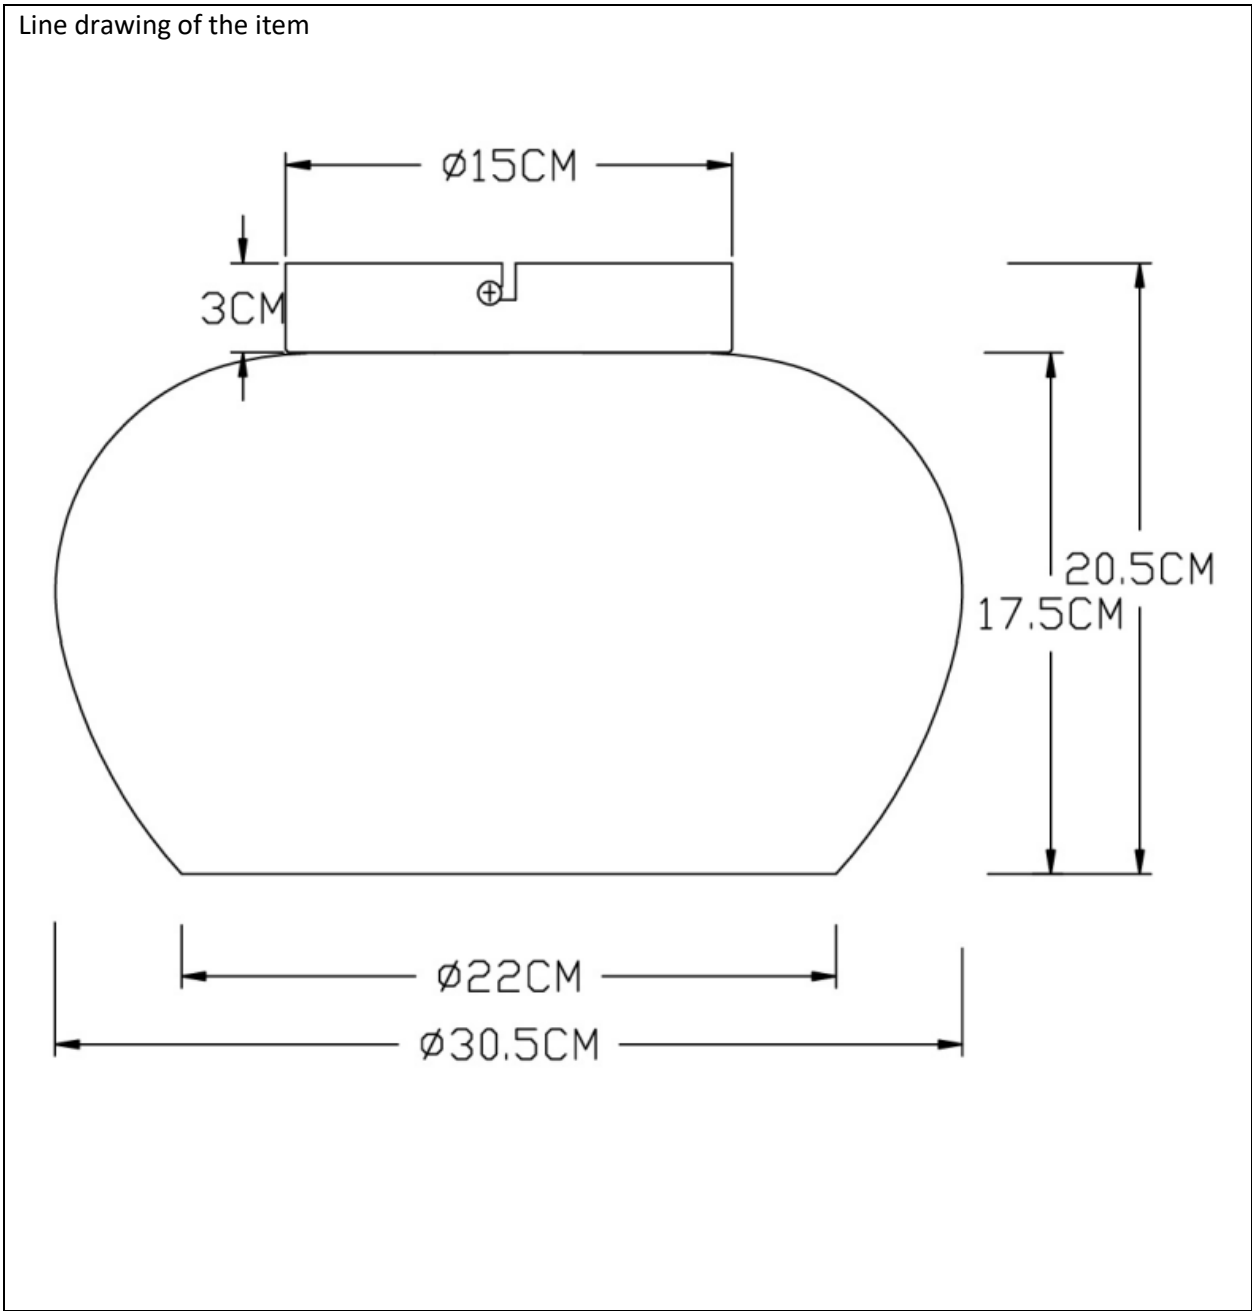

LUCIDE

Item number: 45177/30/65

Technical details

Materials used:	Metal+glass
Color:	Black+smoke
Dimmable and how is fixture dimmable	
Size:	Height: 20.5cm
	Length: 30.5cm
	Width: 30.5cm
	Net weight: 2.50kg
Power requirements:	220-240V~50Hz
Bulb type and maximum wattage:	E27 Max.40W
Number of bulbs:	1xE27
IP degree:	IP20