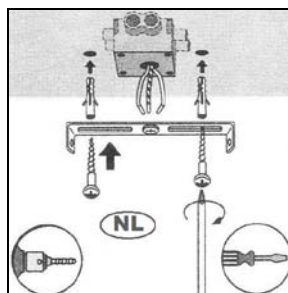

## Technical details

Materials used:	Metal+glass
Color:	Black+smoke
Dimmable and how is fixture dimmable	
Size:	Height: 20.5cm
	Length: 30.5cm
	Width: 30.5cm
	Net weight: 2.50kg
Power requirements:	220-240V~50Hz
Bulb type and maximum wattage:	E27 Max.40W
Number of bulbs:	1xE27
IP degree:	IP20