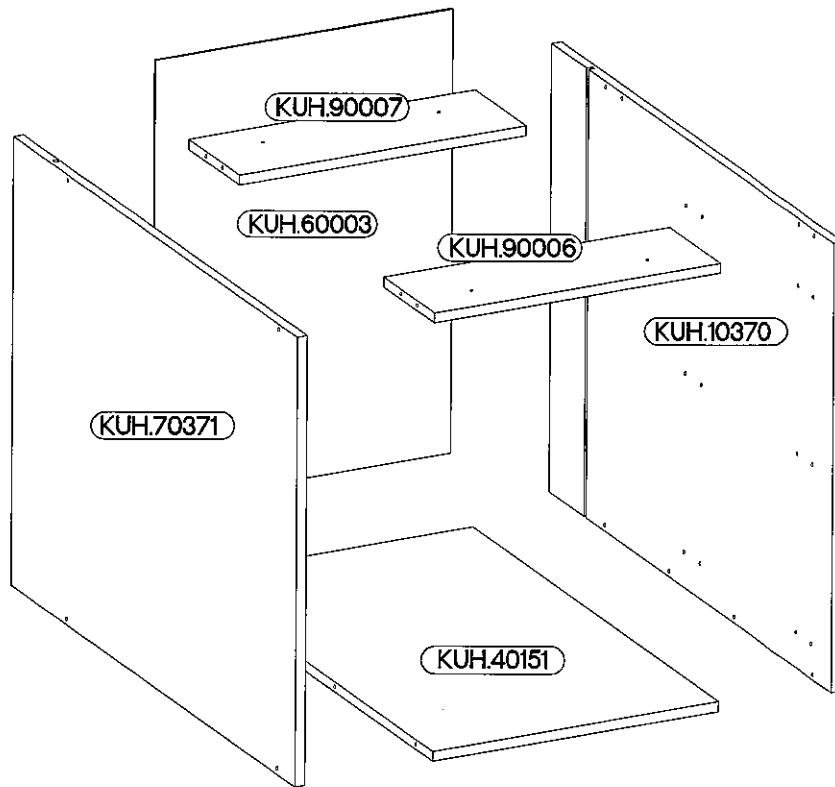

NASHVILLE

Colli	Ersatzteil Nummer	Dimension
Colli 1/5	KUH.10370	720x560x16
	KUH.10371	720x560x16
	KUH.40151	467x485x16
	KUH.60003	713x485x2.5
	KUH.60274 x3	448x437x2.5
	KUH.70746	496x138x16
	KUH.70858 x2	496x279x16
	KUH.90006	467x100x16
	KUH.90007	467x100x16
	WST.0115	450x80x12
	WST.0116	450x80x12
	WST.0109 x2	450x140x12
	WST.0110 x2	450x140x12
	WST.0113	427x80x12
	WST.0144 x2	427x140x12