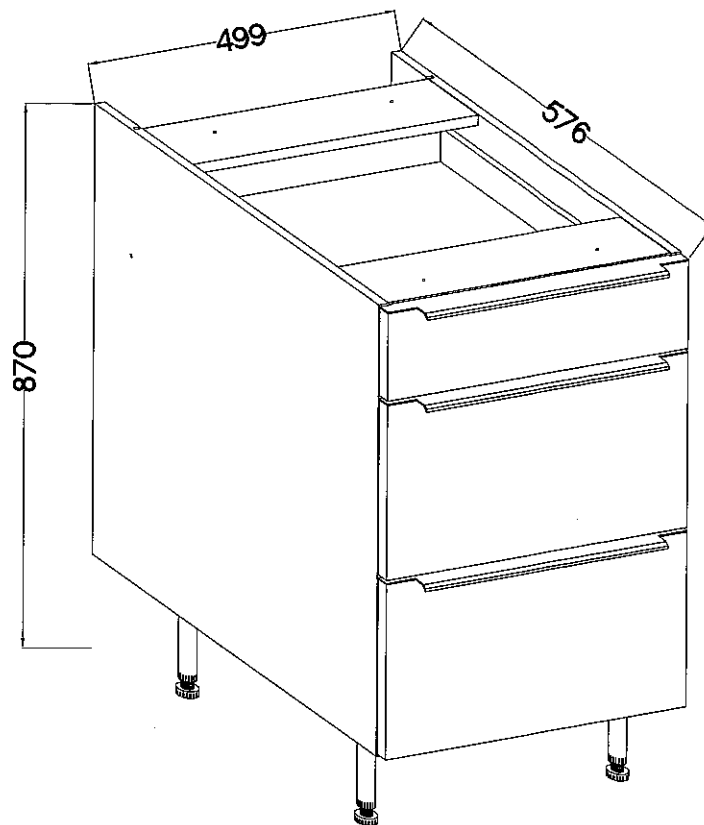

NASHVILLE

†8x30mm	6,4 x 50mm	†6x42mm	†2/10mm	L-20mm			L	[CD]
A	B	B2	C5	D2	F15	F16	L=450mm	R
20	8	10	6	6	4	3	3	III
	†6.3x13mm		†3.5x13mm	†3.0x20mm	†3.0x16mm	†4.0x25mm	†4.0x35mm	L-495mm
L	M2	O	P5	P7	P11	R	R3	S
6	24	1	22	8-10	9	4	4	3