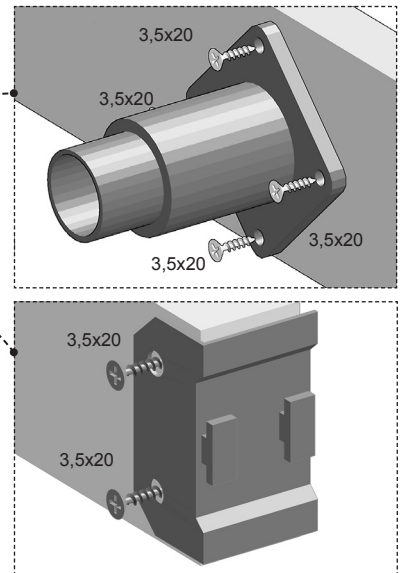

MARIO / UPHOLSTERED BED

15052020

MARIO / UPHOLSTERED BED

15052020

H-1
H-2
H-3
H-4

H-1
H-2
H-3
H-4

H-1 H-2 H-3 H-4

4,5x50 4,5x50 4,5x50 4,5x50