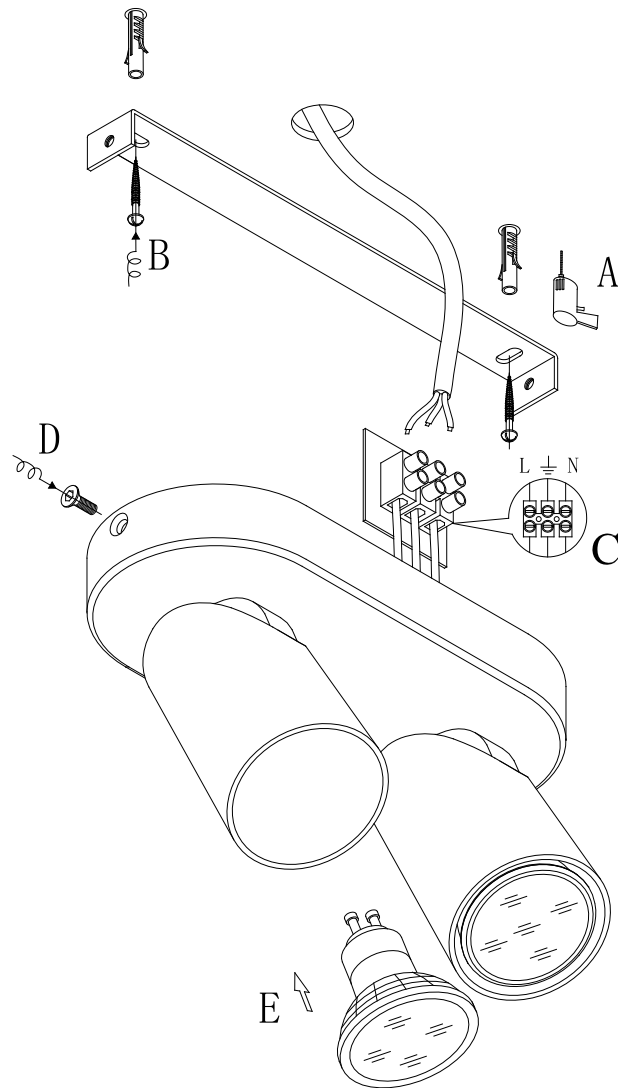

## Technical details

Materials used:	Aluminium
Color:	Black / White
Dimmable and how is fixture dimmable	Yes, Dim to warm
Size:	Height: 12.5cm
	Length: 20cm
	Width: 9cm
	Net weight: 0.8kg
Power requirements:	220-240V~50Hz
Bulb type and maximum wattage:	GU10 Max. 5W LED
Number of bulbs:	2xGU10
IP degree:	IP20