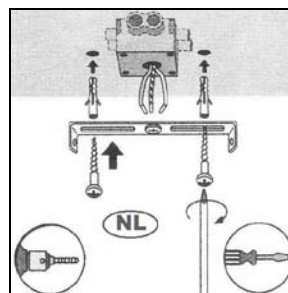

## Technical details

Materials used:	Aluminium
Color:	Black / White
Dimmable and how is fixture dimmable	Yes, Dim to warm
Size:	Height: 12.5cm
	Length: 20cm
	Width: 9cm
	Net weight: 0.8kg
Power requirements:	220-240V~50Hz
Bulb type and maximum wattage:	GU10 Max. 5W LED
Number of bulbs:	2xGU10
IP degree:	IP20