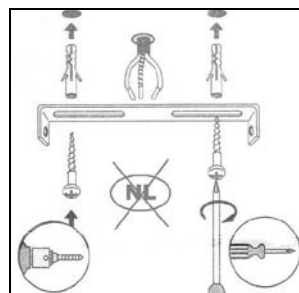

## Technical details

Materials used:	Aluminium
Color:	Black / White
Dimmable and how is fixture dimmable	Yes, Dim to warm
Size:	Height: 12.5cm
	Length: 20cm
	Width: 9cm
	Net weight: 0.8kg
Power requirements:	220-240V~50Hz
Bulb type and maximum wattage:	GU10 Max. 5W LED
Number of bulbs:	2xGU10
IP degree:	IP20