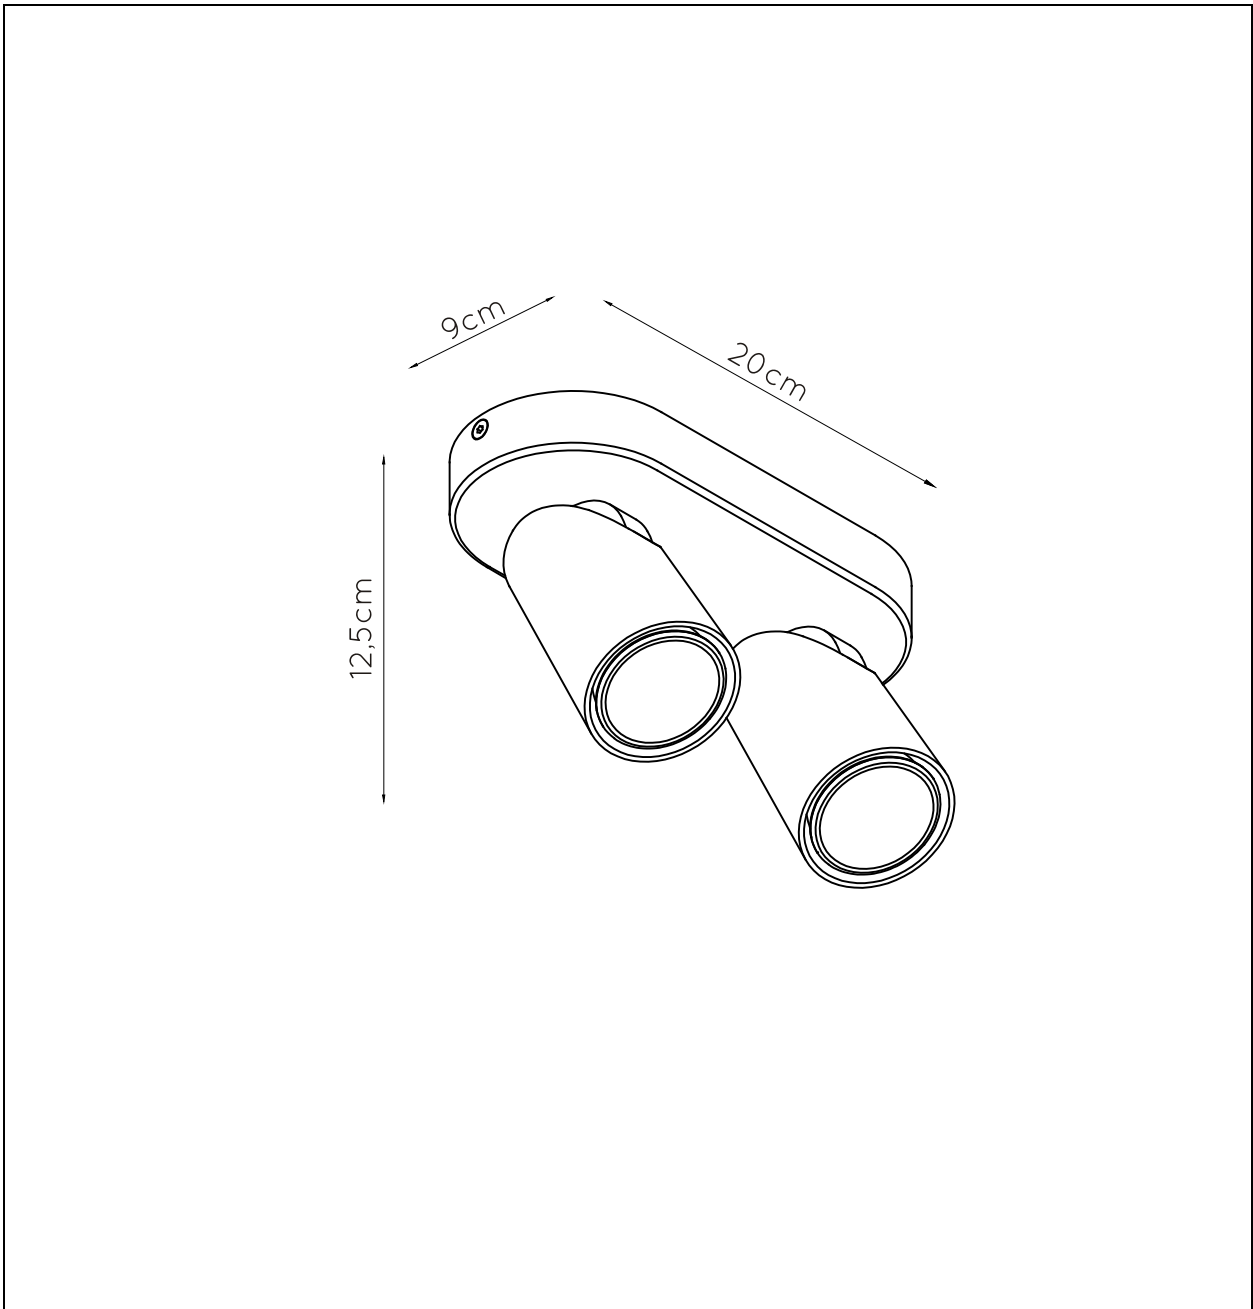

# LUCIDE

Item number: 23954/11/30  
23954/11/31

## Technical details

Materials used:	Aluminium
Color:	Black / White
Dimmable and how is fixture dimmable	Yes, Dim to warm
Size:	Height: 12.5cm
	Length: 20cm
	Width: 9cm
	Net weight: 0.8kg
Power requirements:	220-240V~50Hz
Bulb type and maximum wattage:	GU10 Max. 5W LED
Number of bulbs:	2xGU10
IP degree:	IP20