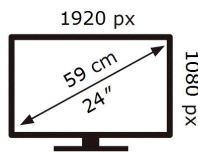

ENERGY

SAMSUNG

C24F390FHR

18 kWh/1000h

2019/2013