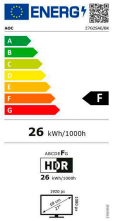

27G2SAE/BK

27 inch (68.6 cm) LCD MONITOR

27" gaming monitor with 165Hz refresh rate, 1ms MPRT response time and FreeSync Premium

General

Model name	27G2SAE/BK
EAN	4038986129893
Product Line	AOC Gaming
Series	G2 Series
Channel	B2C
Classification	Mainstream
Section	Consumer, Gaming
Gaming style	Shooters, MMORPG, Action, eSports, RTS, FPS (eSports), Racing
Launch date	2021-08-17T22:00:00+00:00
Continent	Europe

Screen

Resolution	1920x1080
Refresh rate	165Hz
Screen size (inch)	27 inch
Screen size (cm)	68.6 cm
Flat / Curved	Flat
Backlight	WLED
Panel Type	VA
Aspect ratio	16:9
Display Colours	16.7 Million
sRGB Coverage (%) (CIE 1931)	12194
Scanning Frequency	VGA/HDMI1.4 : 30 -160KHz (H) DP1.2 : 30 -200KHz (H) VGA/HDMI1.4 :48-144Hz (V) DP1.2:48-165Hz (V)
Response time (GtG)	4 ms
Response Time (MPRT)	1 ms
Contrast (static)	3000:1
Brightness (typical)	350 cd/m ²
Viewing angle (CR10)	178/178 °
Hard Glass	Antiglare
OSD languages	EN, FR, ES, PT, DE, IT, NL, SE, FI, PL, CZ, RU, KR, CN (T), CN (S), JP

Exterior

Monitor colour	Black Red
Bezel Type	Frameless
Removable Stand	✓

Ergonomics

Vesa Wallmount	100x100
----------------	---------

Connectivity and Multimedia

Signal Input	HDMI 1.4 x 2, DisplayPort 1.2 x 1
--------------	-----------------------------------

Power / Environmental

Power Consumption On	26W
Power Consumption Standby	0.3W watt
Power Consumption Off	0.3W watt

Approbations / Regulations

TUV-Bauart	✓
CE	✓
FCC	✓
EAC	✓
ISO 9241-307 class I	✓
Rohs compliant	✓