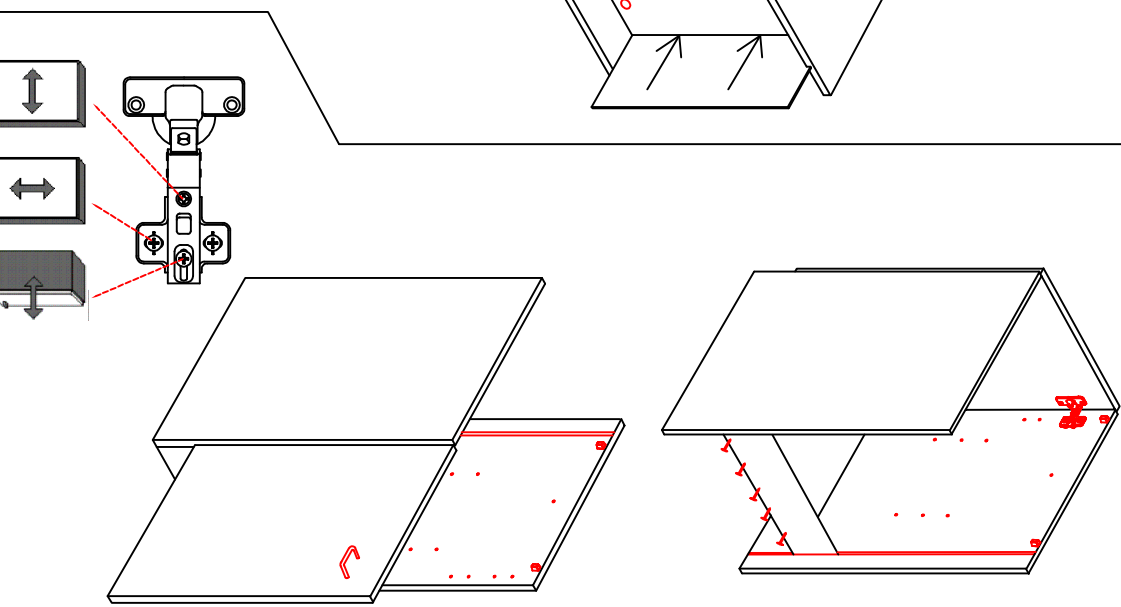

| | | | | |
|----|-----|----|----|--------|
| 4x | 12x | 2x | 1x | 4x |
| | | | | |
| | | | | 3,5x15 |

| | | |
|----|----|------|
| 8x | 2x | 2x |
| | | |
| | | Ø8mm |

SPU 50 Variante Blocktype

Montageanleitung / Notice de montage / Assembly instruction

US 40 B / 50 B / 60 B Variante (Blocktype)

Montageanleitung / Notice de montage / Assembly instruction

7x

3,5x15