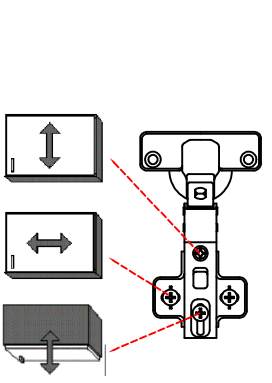

H 30 / H 40 / H 50 / H 60 / KH 60-32 / HG 50 / HGH 50 / H 50-89 / H 60-89

Variante Montageanleitung / Notice de montage / Assembly instruction

| | | |
|----|----|-----|
| 2x | 2x | 4x |
| | | |
| 8x | 8x | 12x |
| | | |

| | | | | |
|----|-----|----|----|--------|
| 4x | 12x | 2x | 1x | 4x |
| | | | | |
| | | | | 3,5x15 |

| | | |
|----|----|------|
| 8x | 2x | 2x |
| | | |
| | | Ø8mm |

SPU 50 Variante Blocktype

Montageanleitung / Notice de montage / Assembly instruction

US 40 B / 50 B / 60 B Variante (Blocktype)

Montageanleitung / Notice de montage / Assembly instruction

7x

3,5x15