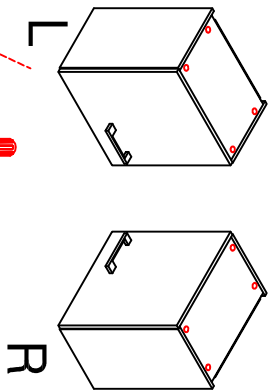

H 30 / H 40 / H 50 / H 60 / KH 60-32 / HG 50 / HGH 50 / H 50-89 / H 60-89

Variante Montageanleitung / Notice de montage / Assembly instruction

| | | |
|----|----|-----|
| 2x | 2x | 4x |
| | | |
| 8x | 8x | 12x |
| | | |

| | | | | |
|----|-----|----|----|--------|
| 4x | 12x | 2x | 1x | 4x |
| | | | | |
| | | | | 3,5x15 |

| | | |
|----|----|------|
| 8x | 2x | 2x |
| | | |
| | | Ø8mm |

SPU 50 Variante Blocktype

Montageanleitung / Notice de montage / Assembly instruction

US 40 B / 50 B / 60 B Variante (Blocktype)

Montageanleitung / Notice de montage / Assembly instruction

7x

3,5x15