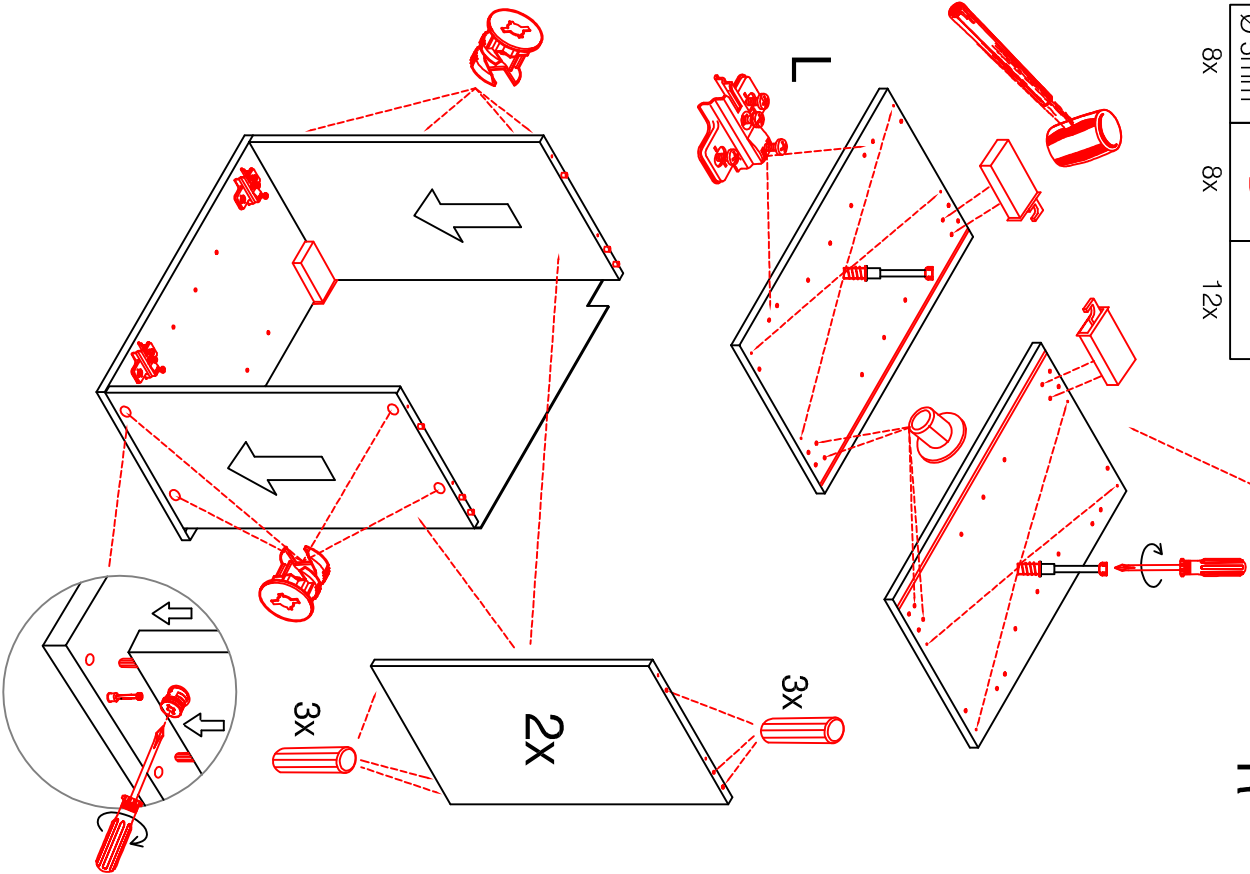

H 30 / H 40 / H 50 / H 60 / KH 60-32 / HG 50 / HGH 50 / H 50-89 / H 60-89

Variante Montageanleitung / Notice de montage / Assembly instruction

| | | |
|----|----|-----|
| 2x | 2x | 4x |
| | | |
| 8x | 8x | 12x |
| | | |

| | | | | |
|----|-----|----|----|--------|
| 4x | 12x | 2x | 1x | 4x |
| | | | | |
| | | | | 3,5x15 |

| | | |
|----|----|------|
| 8x | 2x | 2x |
| | | |
| | | Ø8mm |

SPU 50 Variante Blocktype

Montageanleitung / Notice de montage / Assembly instruction

US 40 B / 50 B / 60 B Variante (Blocktype)

Montageanleitung / Notice de montage / Assembly instruction

7x

3,5x15