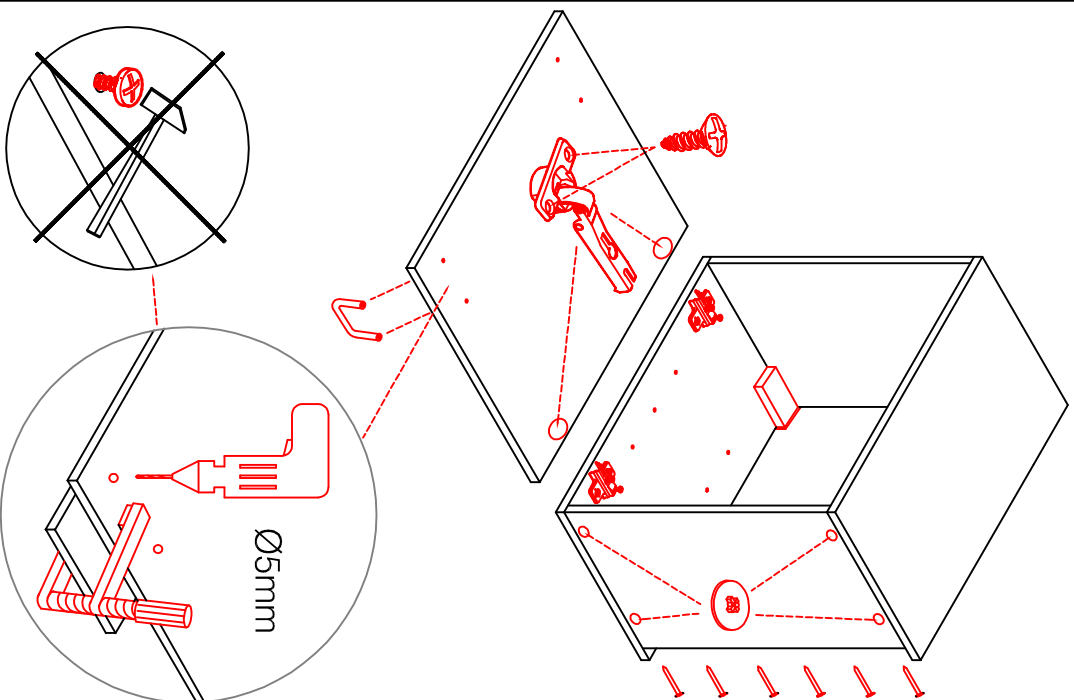

H 30 / H 40 / H 50 / H 60 / KH 60-32 / HG 50 / HGH 50 / H 50-89 / H 60-89

Variante Montageanleitung / Notice de montage / Assembly instruction

| | | |
|----|----|-----|
| 2x | 2x | 4x |
| | | |
| 8x | 8x | 12x |
| | | |

| | | | | |
|----|-----|----|----|--------|
| 4x | 12x | 2x | 1x | 4x |
| | | | | |
| | | | | 3,5x15 |

| | | |
|----|----|------|
| 8x | 2x | 2x |
| | | |
| | | Ø8mm |

SPU 50 Variante Blocktype

Montageanleitung / Notice de montage / Assembly instruction

US 40 B / 50 B / 60 B Variante (Blocktype)

Montageanleitung / Notice de montage / Assembly instruction

7x

3,5x15