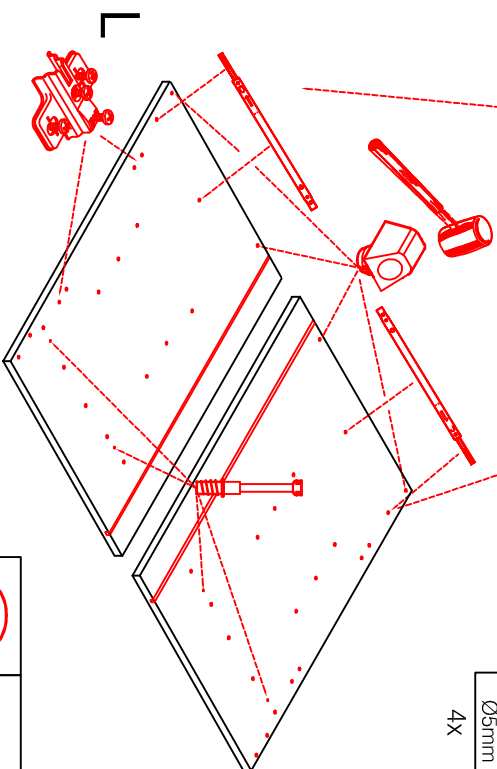

H 30 / H 40 / H 50 / H 60 / KH 60-32 / HG 50 / HGH 50 / H 50-89 / H 60-89

Variante Montageanleitung / Notice de montage / Assembly instruction

| | | |
|----|----|-----|
| 2x | 2x | 4x |
| | | |
| 8x | 8x | 12x |
| | | |

| | | | | |
|----|-----|----|----|--------|
| 4x | 12x | 2x | 1x | 4x |
| | | | | |
| | | | | 3,5x15 |

| | | |
|----|----|------|
| 8x | 2x | 2x |
| | | |
| | | Ø8mm |

SPU 50 Variante Blocktype

Montageanleitung / Notice de montage / Assembly instruction

US 40 B / 50 B / 60 B Variante (Blocktype)

Montageanleitung / Notice de montage / Assembly instruction

7x

3,5x15