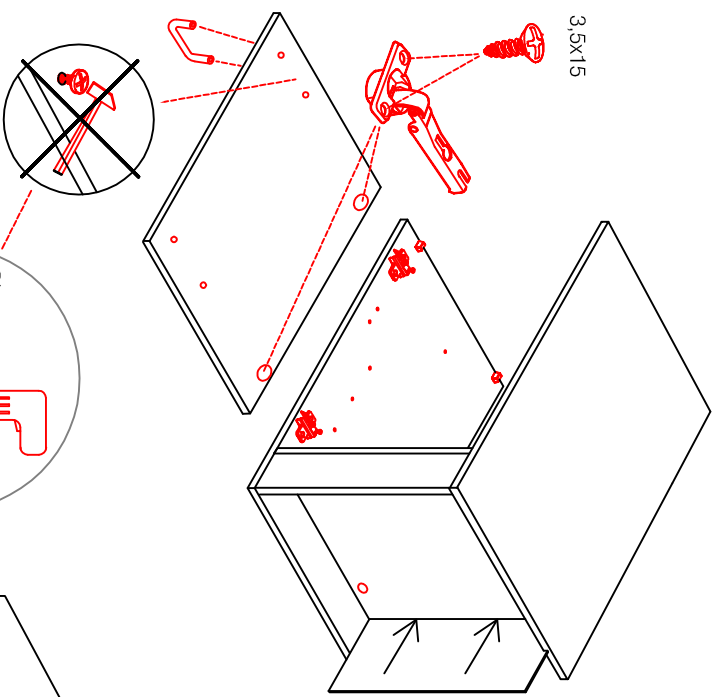

H 30 / H 40 / H 50 / H 60 / KH 60-32 / HG 50 / HGH 50 / H 50-89 / H 60-89

Variante Montageanleitung / Notice de montage / Assembly instruction

| | | |
|----|----|-----|
| 2x | 2x | 4x |
| | | |
| 8x | 8x | 12x |
| | | |

| | | | | |
|----|-----|----|----|--------|
| 4x | 12x | 2x | 1x | 4x |
| | | | | |
| | | | | 3,5x15 |

| | | |
|----|----|------|
| 8x | 2x | 2x |
| | | |
| | | Ø8mm |

SPU 50 Variante Blocktype

Montageanleitung / Notice de montage / Assembly instruction

US 40 B / 50 B / 60 B Variante (Blocktype)

Montageanleitung / Notice de montage / Assembly instruction

7x

3,5x15