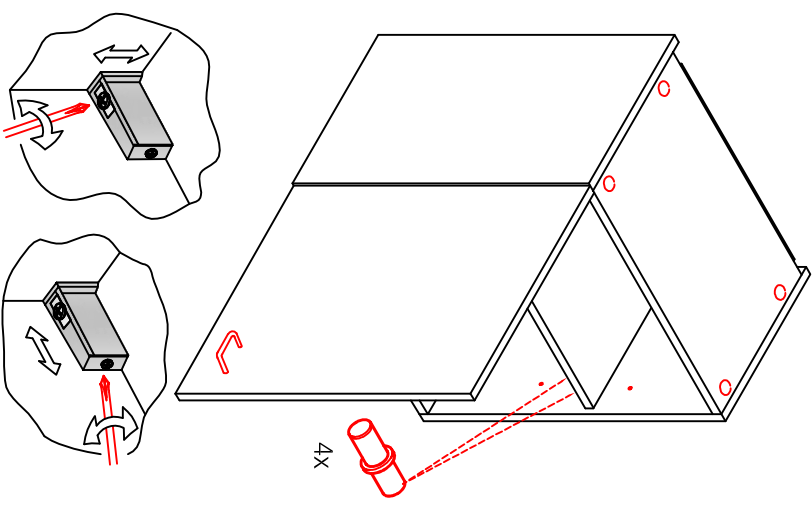

H 30 / H 40 / H 50 / H 60 / KH 60-32 / HG 50 / HGH 50 / H 50-89 / H 60-89

Variante Montageanleitung / Notice de montage / Assembly instruction

| | | |
|----|----|-----|
| 2x | 2x | 4x |
| | | |
| 8x | 8x | 12x |
| | | |

| | | | | |
|----|-----|----|----|--------|
| 4x | 12x | 2x | 1x | 4x |
| | | | | |
| | | | | 3,5x15 |

| | | |
|----|----|------|
| 8x | 2x | 2x |
| | | |
| | | Ø8mm |

SPU 50 Variante Blocktype

Montageanleitung / Notice de montage / Assembly instruction