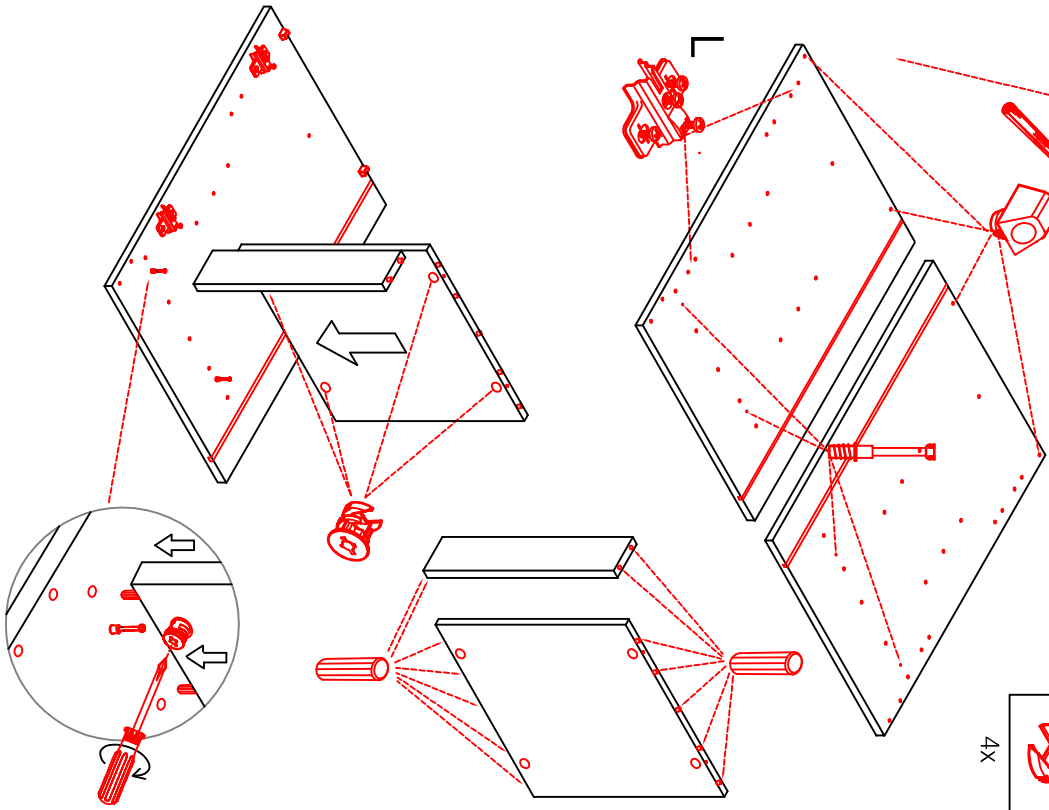

H 30 / H 40 / H 50 / H 60 / KH 60-32 / HG 50 / HGH 50 / H 50-89 / H 60-89

Variante Montageanleitung / Notice de montage / Assembly instruction

| | | |
|----|----|-----|
| 2x | 2x | 4x |
| | | |
| 8x | 8x | 12x |
| | | |

| | | | | |
|----|-----|----|----|--------|
| 4x | 12x | 2x | 1x | 4x |
| | | | | |
| | | | | 3,5x15 |

| | | |
|----|----|------|
| 8x | 2x | 2x |
| | | |
| | | Ø8mm |

SPU 50 Variante Blocktype

Montageanleitung / Notice de montage / Assembly instruction

US 40 B / 50 B / 60 B Variante (Blocktype)

Montageanleitung / Notice de montage / Assembly instruction

7x

3,5x15