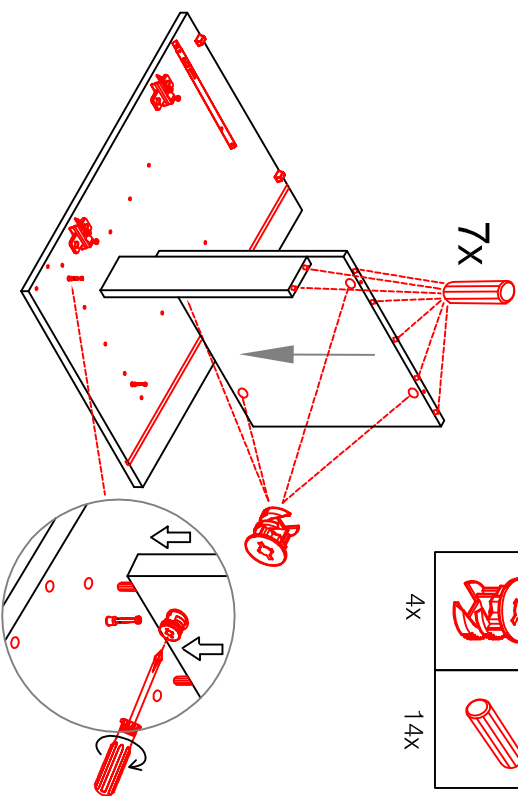

H 30 / H 40 / H 50 / H 60 / KH 60-32 / HG 50 / HGH 50 / H 50-89 / H 60-89

Variante Montageanleitung / Notice de montage / Assembly instruction

| | | |
|----|----|-----|
| 2x | 2x | 4x |
| | | |
| 8x | 8x | 12x |
| | | |

| | | | | |
|----|-----|----|----|--------|
| 4x | 12x | 2x | 1x | 4x |
| | | | | |
| | | | | 3,5x15 |

| | | |
|----|----|------|
| 8x | 2x | 2x |
| | | |
| | | Ø8mm |

SPU 50 Variante Blocktype

Montageanleitung / Notice de montage / Assembly instruction

US 40 B / 50 B / 60 B Variante (Blocktype)

Montageanleitung / Notice de montage / Assembly instruction

7x

3,5x15