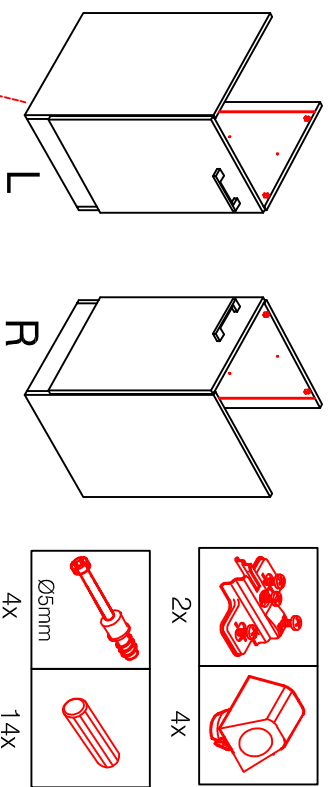

H 30 / H 40 / H 50 / H 60 / KH 60-32 / HG 50 / HGH 50 / H 50-89 / H 60-89

Variante Montageanleitung / Notice de montage / Assembly instruction

| | | |
|----|----|-----|
| 2x | 2x | 4x |
| | | |
| 8x | 8x | 12x |
| | | |

| | | | | |
|----|-----|----|----|--------|
| 4x | 12x | 2x | 1x | 4x |
| | | | | |
| | | | | 3,5x15 |

| | | |
|----|----|------|
| 8x | 2x | 2x |
| | | |
| | | Ø8mm |

SPU 50 Variante Blocktype

Montageanleitung / Notice de montage / Assembly instruction

US 40 B / 50 B / 60 B Variante (Blocktype)

Montageanleitung / Notice de montage / Assembly instruction

7x

3,5x15