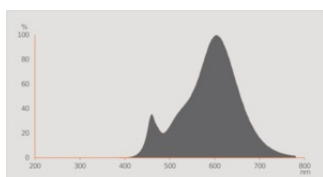

Photometrical data

Light color (designation)	Tunable White
Lumen main.fact.at end of nom.life time	0.70
Standard deviation of color matching	≤ 6 sdcn
Nominal luminous flux	345 lm
Luminous flux	345 lm
Luminous efficacy	73 lm/W
Luminous intensity	380 cd
Adjustable color temperature	2700...6500 K
Color temperature	2700...6500 K
Color rendering index Ra	80
Flickering metric (Pst LM)	1.0
Stroboscope effect metric (SVM)	0.9

Light technical data

Beam angle	45 °
Starting time	< 0.5 s

Warm-up time (60 %)	< 0.50 s
---------------------	----------

Dimensions & Weight

Product weight	84.00 g
Diameter	63.00 mm
Maximum diameter	105 mm
Length	102.00 mm
Width	63.00 mm
Height	63.00 mm
Outer bulb [PICOS]	R63