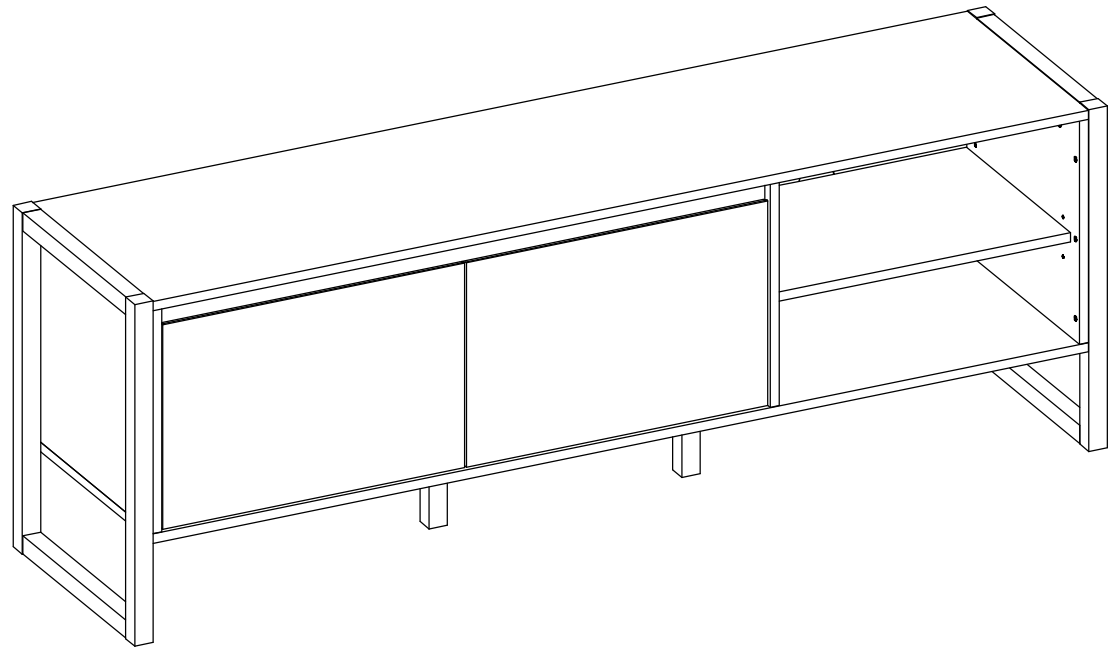

DEN54/137

Item Name	Denver 54
Colors 1	Artisan oak / Anthracite
Colors 2	-
Colors 3	-
Colors 4	-
Colors 5	-

		Finishing
Panels material 1	chipboard	ABS/Melamine
Panels material 2	HDF	-
Panels material 3	MDF	ABS
Doors	chipboard	ABS/Melamine
Handles material	-	-
Legs material	MDF	ABS
Mirror	-	-
Glass	-	-
Edges	ABS/Melamine	-
Soft edges	No	-
Wall fixing fittings	Yes	-
Extension	-	-
Extension size (cm)	-	-
Extension stored under the top	-	-
Synchronized opening	-	-
Top panel thickness (mm)	15mm	ABS/Melamine

DEN54/137