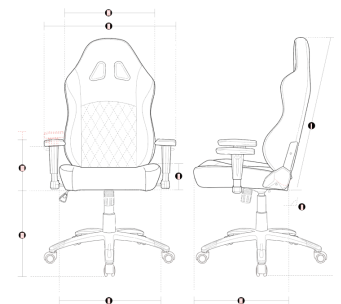

Shipping Dimensions

Box: 35x28x15" | 88x68x38cm
Net Weight: 50 lbs | 22.55 kg
Gross Weight: 60 lbs | 27.3 kg

Downloads

www.akracing.com