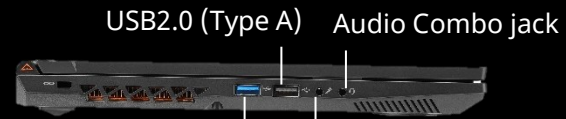

G5 (2023)

Product Overview

23.8 cm

36.0 cm

MicroSD Card Reader RJ-45

USB 3.2 Gen2 (Type-C)

USB2.0 (Type A) Audio Combo jack

USB3.2 Gen1 (Type A) Microphone

- 15 Colored Full-Zone Keyboard
- Light & Mobile Design
- Wi-Fi 6E Connection
- DTS: X® Ultra Audio Technology

144Hz

GIGABYTE™

GAMING

G5 (2023)

13th Gen Intel® Core™ i5 Processor H-Series

The G5 gaming laptop leads the industry by adopting the mobile-focused 13th Gen Intel® Core™ i5-13500H. The 12-core processor delivers incredible high FPS gameplay even while multitasking. Elevate your gameplay and enjoy the ultimate performance on the go.