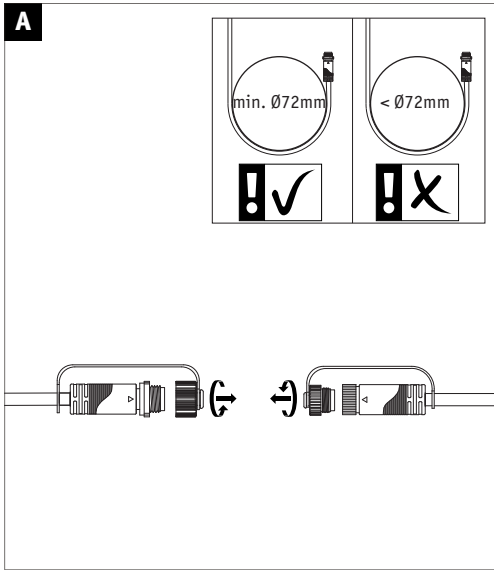

1x

943.20

1x

PYI 07/20

not incl.

Paulmann
Art.-Nr. 988.48

Driver

Control Box