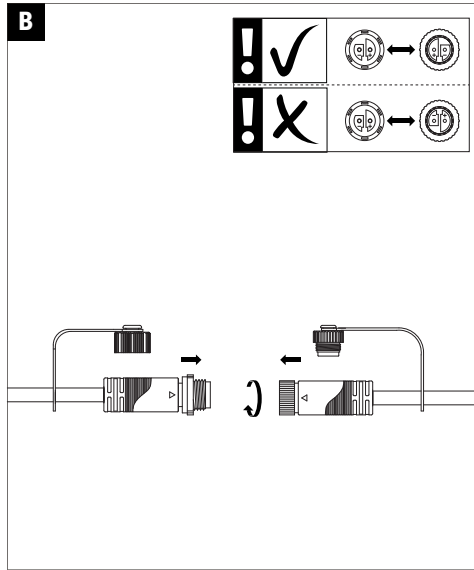

1x

943.20

1x

PYI 07/20

not incl.

Paulmann
Art.-Nr. 988.48

Driver

Control Box