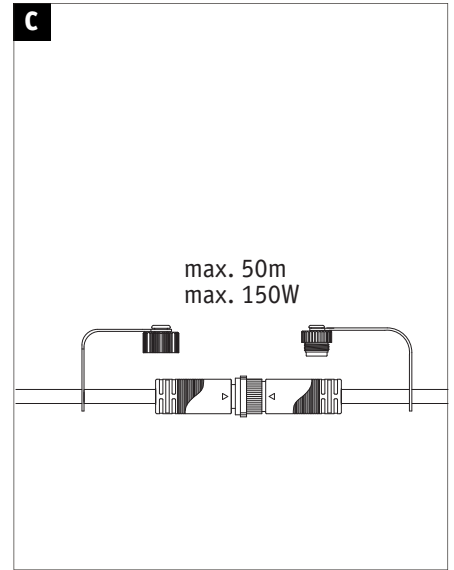

1x

943.20

1x

PYI 07/20

not incl.

Paulmann
Art.-Nr. 988.48

Driver

Control Box