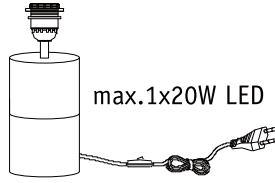

Art.-Nr.: 48204

CE UK
CA

1x.

max. 1x20W LED

1x.

A

B

C