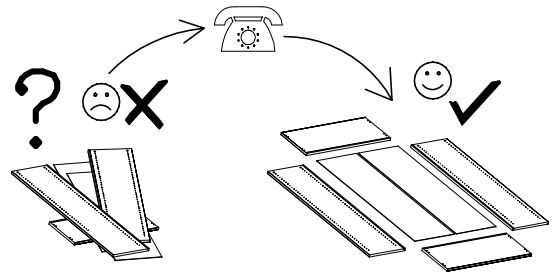

QUINNIE L

nr	L[mm]	B[mm]	T[mm]	Menge	Colli
1	920	770	19	1	1/2