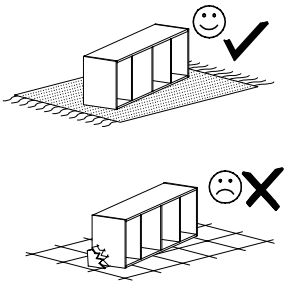

QUINNIE L

nr	L[mm]	B[mm]	T[mm]	Menge	Colli
1	920	770	19	1	1/2