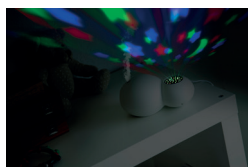

## **Humidifier and projector**

Ultrasonic / cool mist technology

Starry night projector

Aroma scent diffuser

Suitable for areas up to 20 m<sup>2</sup>

Water tank 120 ml

Very quiet in operation

Up to 8 hours of non-stop operation