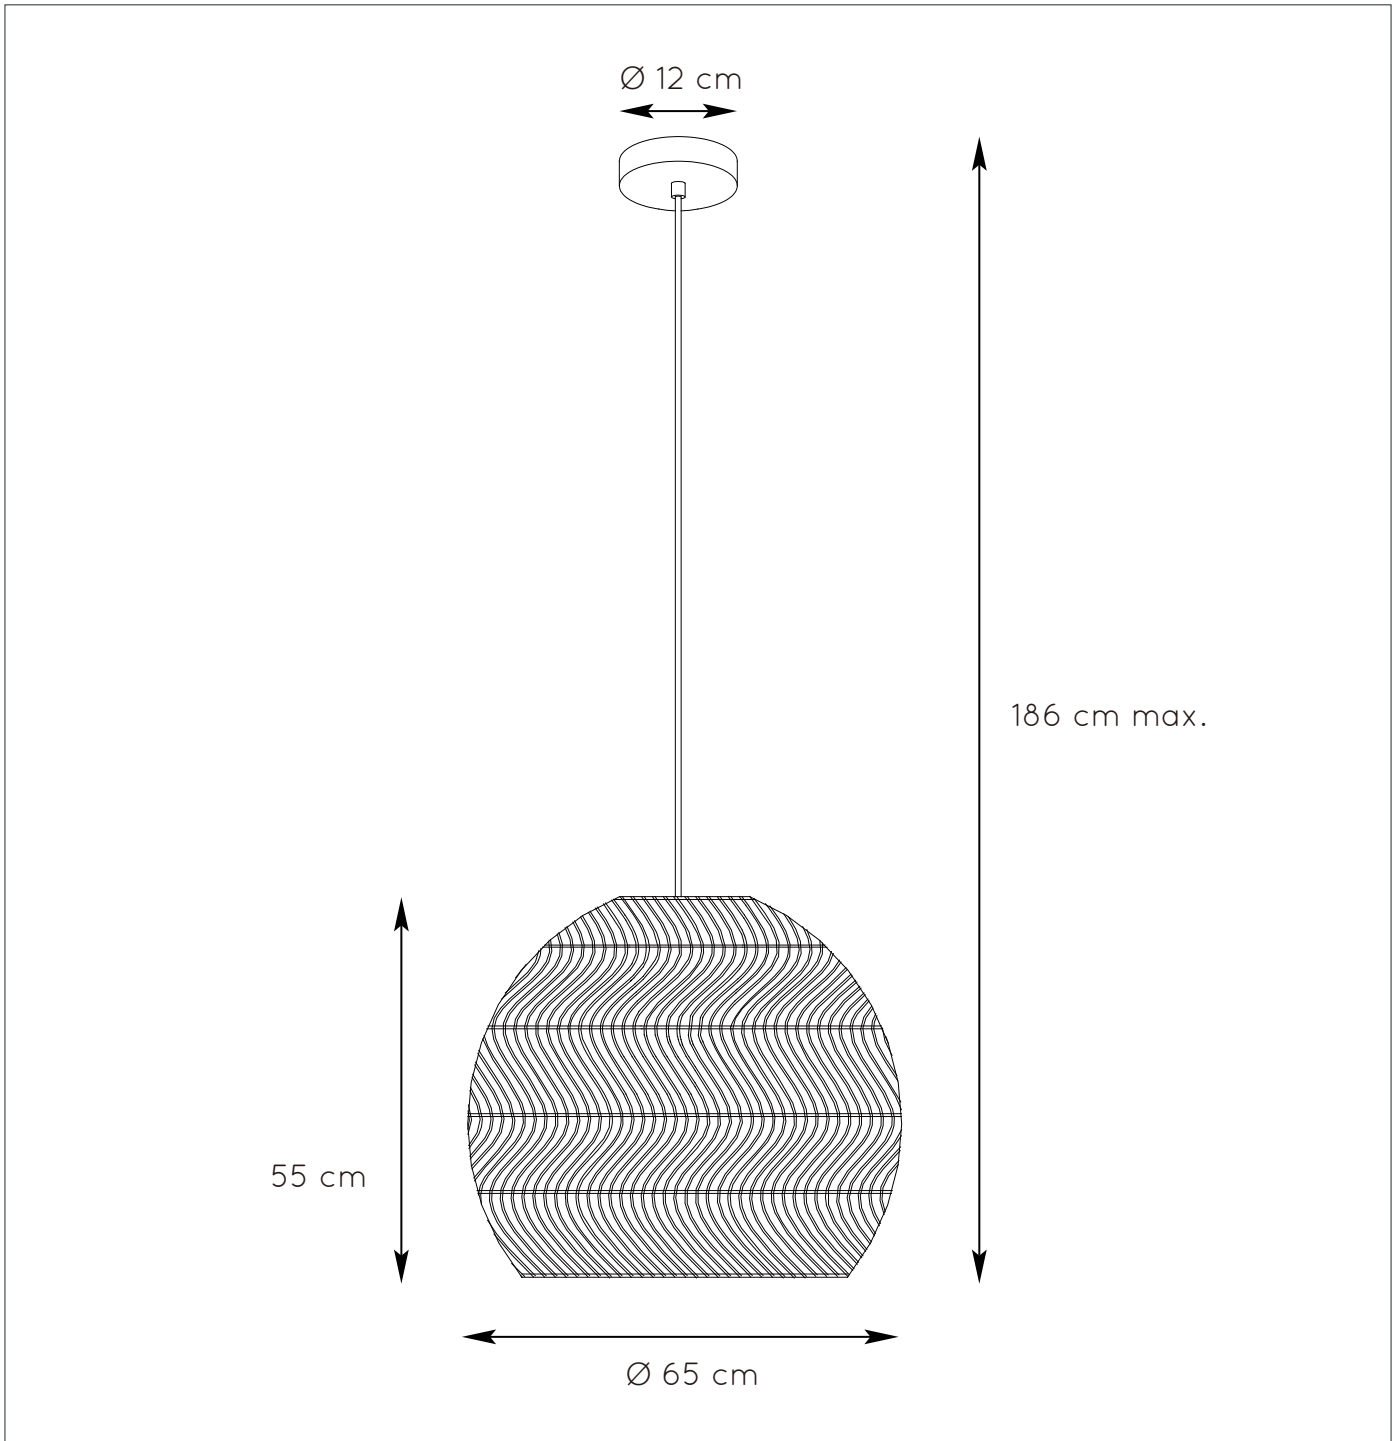

RECOMMENDED LUCIDE LIGHT SOURCE

49033/05/62
 Light source dimmable : Yes
 Light source incl. : No

General

Dimensions LxWxH : 65 cm x 65 cm x 186 cm
Height minimum : 186 cm
Height maximum : 70 cm
Dimensions shade LxWxH : Ø 65 cm x 55 cm
Main material : Rattan and metal
Ceiling rose material : Metal
Color : Curry and Black
Style : Scandinavian
Shape: Round
Weight : 2 kg
Warranty : 2 years

Product specifications

Dimmable : Yes
Light direction : Around (Diffuse)
Adjustable in height : Adjustable In Height (Before Installation)
Directional : Not Directional
Cable : Yes, Cable On Product
Cable length : 130 cm
Sensor : Without Sensor
Control : Light Switch Control
IP-Class : 20
Electric class : 1
Light source including : No
Lamp socket : E27
Light source number : 1
Power requirements : 220-240V~50Hz
Bulb type & maximum wattage : E27- max. 40W

For more specifications of this product please visit
www.lucide.com

MOLOKO

Item number : 03437/60/44

EAN code : 5411212031501

LUCIDE

INSTALLATION DRAWING SPECIFICATIONS