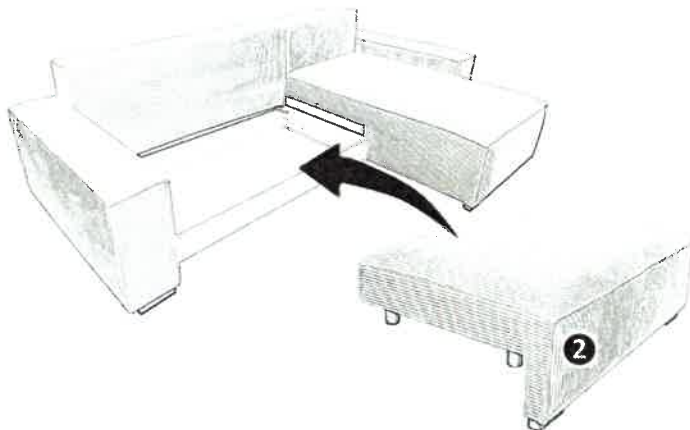

Ver. 11.04.2023.

WYLIE ugaona garnitura-L

1