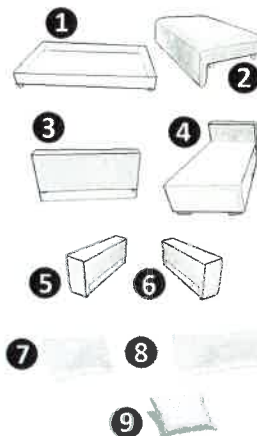

Ver. 11.04.2023.

WYLIE ugaona garnitura-R

| | ↙ | ↘ | ↙ | PCS | ♻️ |
|---|------|-----|-----|-----|-----|
| 1 | 1340 | 685 | 185 | x1 | 1/3 |
| 2 | 1340 | 800 | 420 | x1 | 1/3 |
| 3 | 1340 | 660 | 230 | x1 | 1/3 |
| 4 | 1530 | 735 | 420 | x1 | 2/3 |
| 5 | 1010 | 530 | 210 | x1 | 3/3 |
| 6 | 1010 | 530 | 210 | x1 | 3/3 |
| 7 | 740 | 440 | 230 | x1 | 2/3 |
| 8 | 1340 | 440 | 230 | x1 | 2/3 |
| 9 | 340 | 340 | 130 | x2 | 1/3 |

Ver. 11.04.2023.

WYLIE ugaona garnitura-R

1

Ver. 11.04.2023.

WYLIE ugaona garnitura-L

| | ↙ | ↘ | ↖ | PCS | ↻ |
|---|------|-----|-----|-----|-----|
| 1 | 1340 | 685 | 185 | x1 | 1/3 |
| 2 | 1340 | 800 | 420 | x1 | 1/3 |
| 3 | 1340 | 660 | 230 | x1 | 1/3 |
| 4 | 1530 | 735 | 420 | x1 | 2/3 |
| 5 | 1010 | 530 | 210 | x1 | 3/3 |
| 6 | 1010 | 530 | 210 | x1 | 3/3 |
| 7 | 740 | 440 | 230 | x1 | 2/3 |
| 8 | 1340 | 440 | 230 | x1 | 2/3 |
| 9 | 340 | 340 | 130 | x2 | 1/3 |