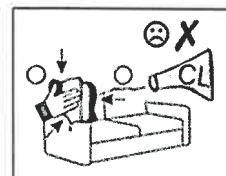

Ver. 11.04.2023.

WYLIE ugaona garnitura-R

1