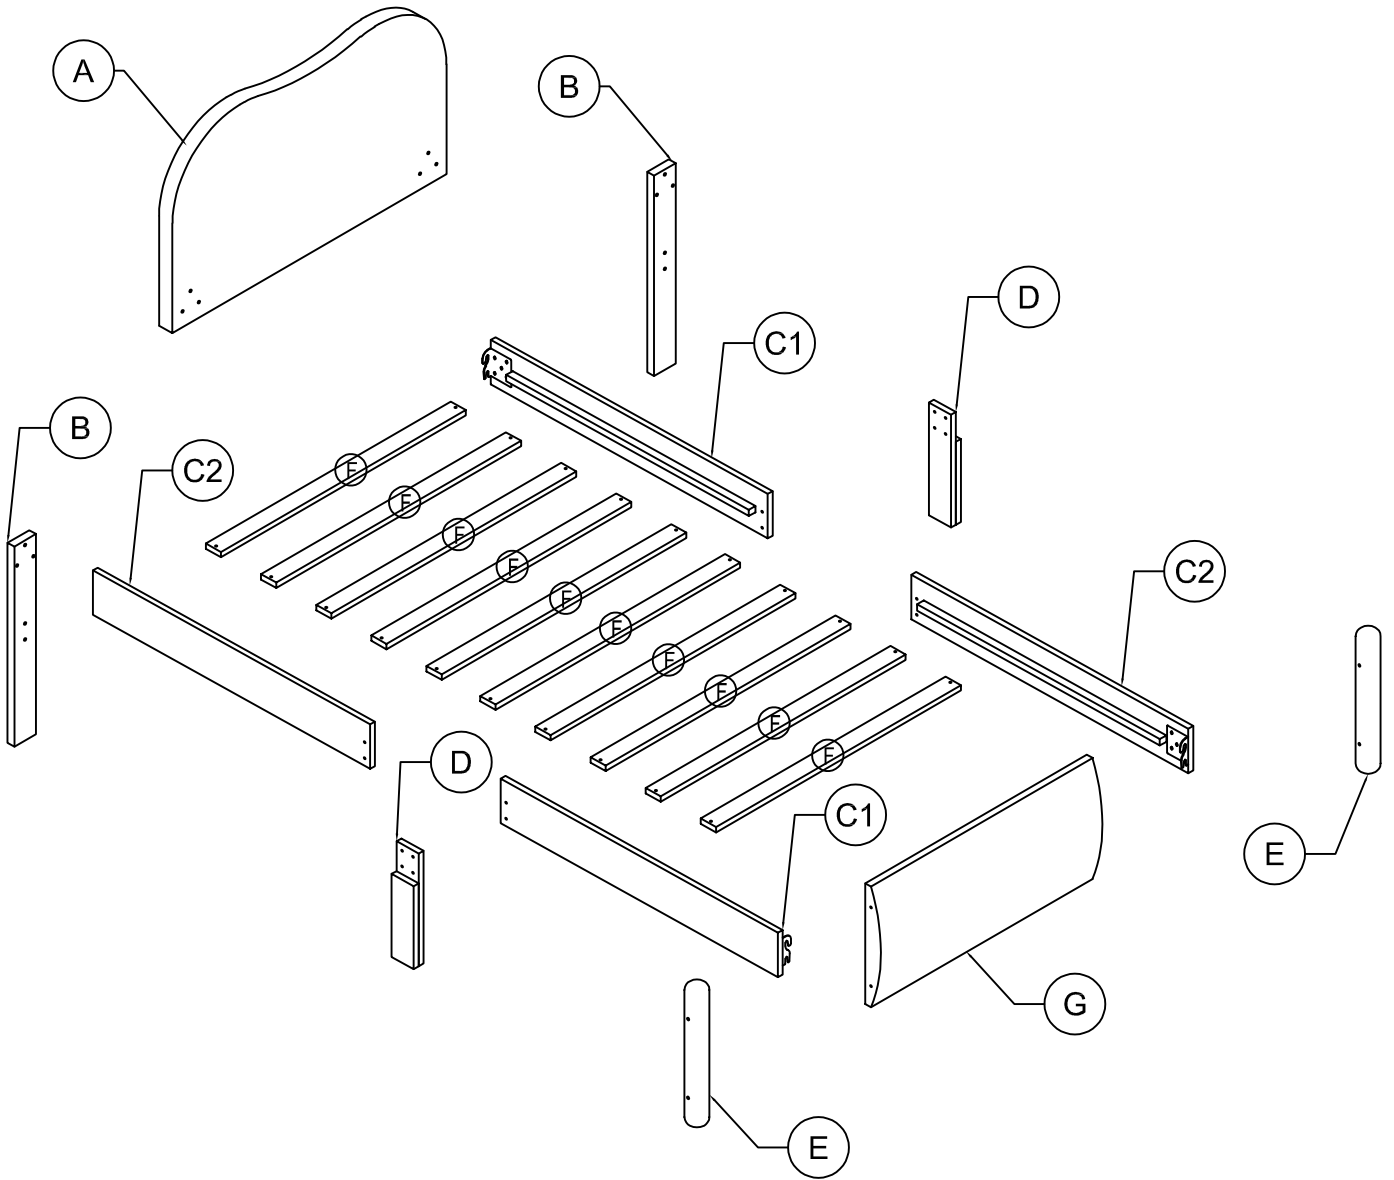

# Part List( WF326447)

<p><b>A</b></p>  <p>HeadBoard-1pcs</p>	<p><b>B</b></p>  <p>FootBoard-2pcs</p>	<p><b>C1</b></p>  <p>Side Rails-2pcs</p>
<p><b>C2</b></p>  <p>Side Rails-2pcs</p>	<p><b>D</b></p>  <p>Legs -2pcs</p>	<p><b>E</b></p>  <p>FootBoard-2pcs</p>
<p><b>G</b></p>  <p>BackBoard-1pcs</p>	<p><b>F</b></p>  <p>Slats-10pcs</p>	

**STEP 1:** Following below illustration

4

Ø1/4" x 40mm  
Hex-Head bolts 6pcs

**STEP 2:** Following below illustration

1

Ø1/4" x 30mm  
Hex-Head bolts 8pcs

x2

**STEP 3:** Following below illustration

2

Ø1/4" x 100mm Hex-Head bolts 4pcs

**STEP 4:** Following below illustration

1

Ø1/4" x 30mm  
Hex-Head bolts 8pcs

**x4**

1

1

**STEP 5:** Following below illustration

3

M4 x 30 mm  
Wood Screws 20pcs