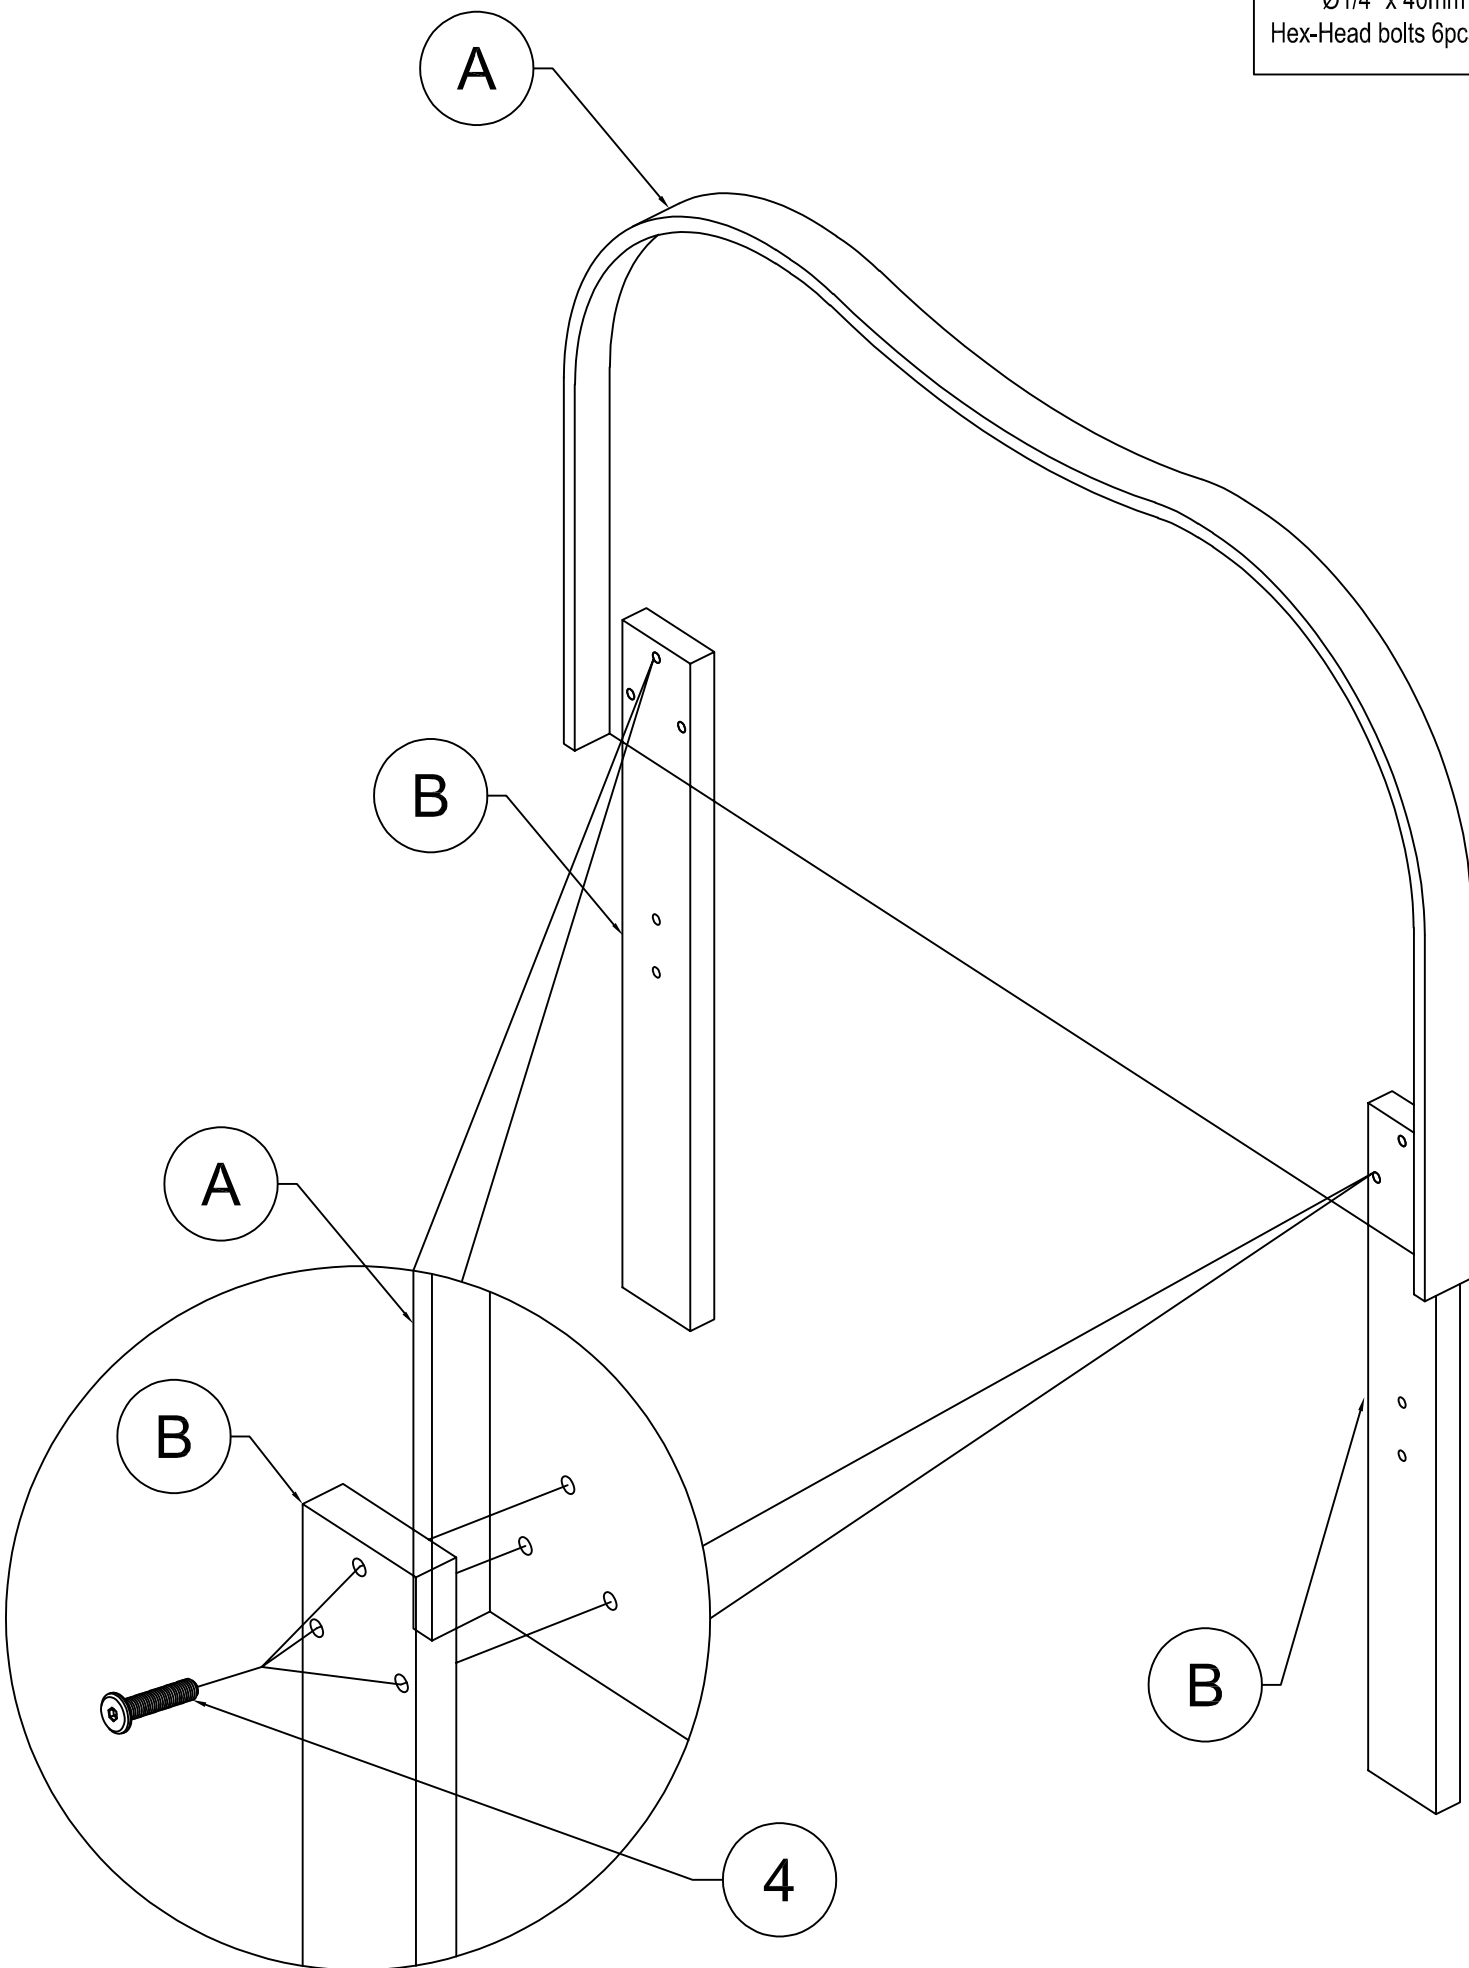

# Hardware List( WF326447)

<p><b>1</b></p>  <p>Ø1/4" x 30mm Hex-Head bolts 16pcs</p>	<p><b>2</b></p>  <p>Ø1/4" x 100mm Hex-Head bolts 4pcs</p>	<p><b>3</b></p>  <p>M4 x 30 mm Wood Screws 20pcs</p>
<p><b>4</b></p>  <p>Ø1/4" x 40mm Hex-Head bolts 6pcs</p>		

**STEP 1:** Following below illustration

4

Ø1/4" x 40mm  
Hex-Head bolts 6pcs

**STEP 2:** Following below illustration

1

Ø1/4" x 30mm  
Hex-Head bolts 8pcs

x2

**STEP 3:** Following below illustration

2

Ø1/4" x 100mm Hex-Head bolts 4pcs

**STEP 4:** Following below illustration

1

Ø1/4" x 30mm  
Hex-Head bolts 8pcs

**x4**

1

1

**STEP 5:** Following below illustration

3

M4 x 30 mm  
Wood Screws 20pcs