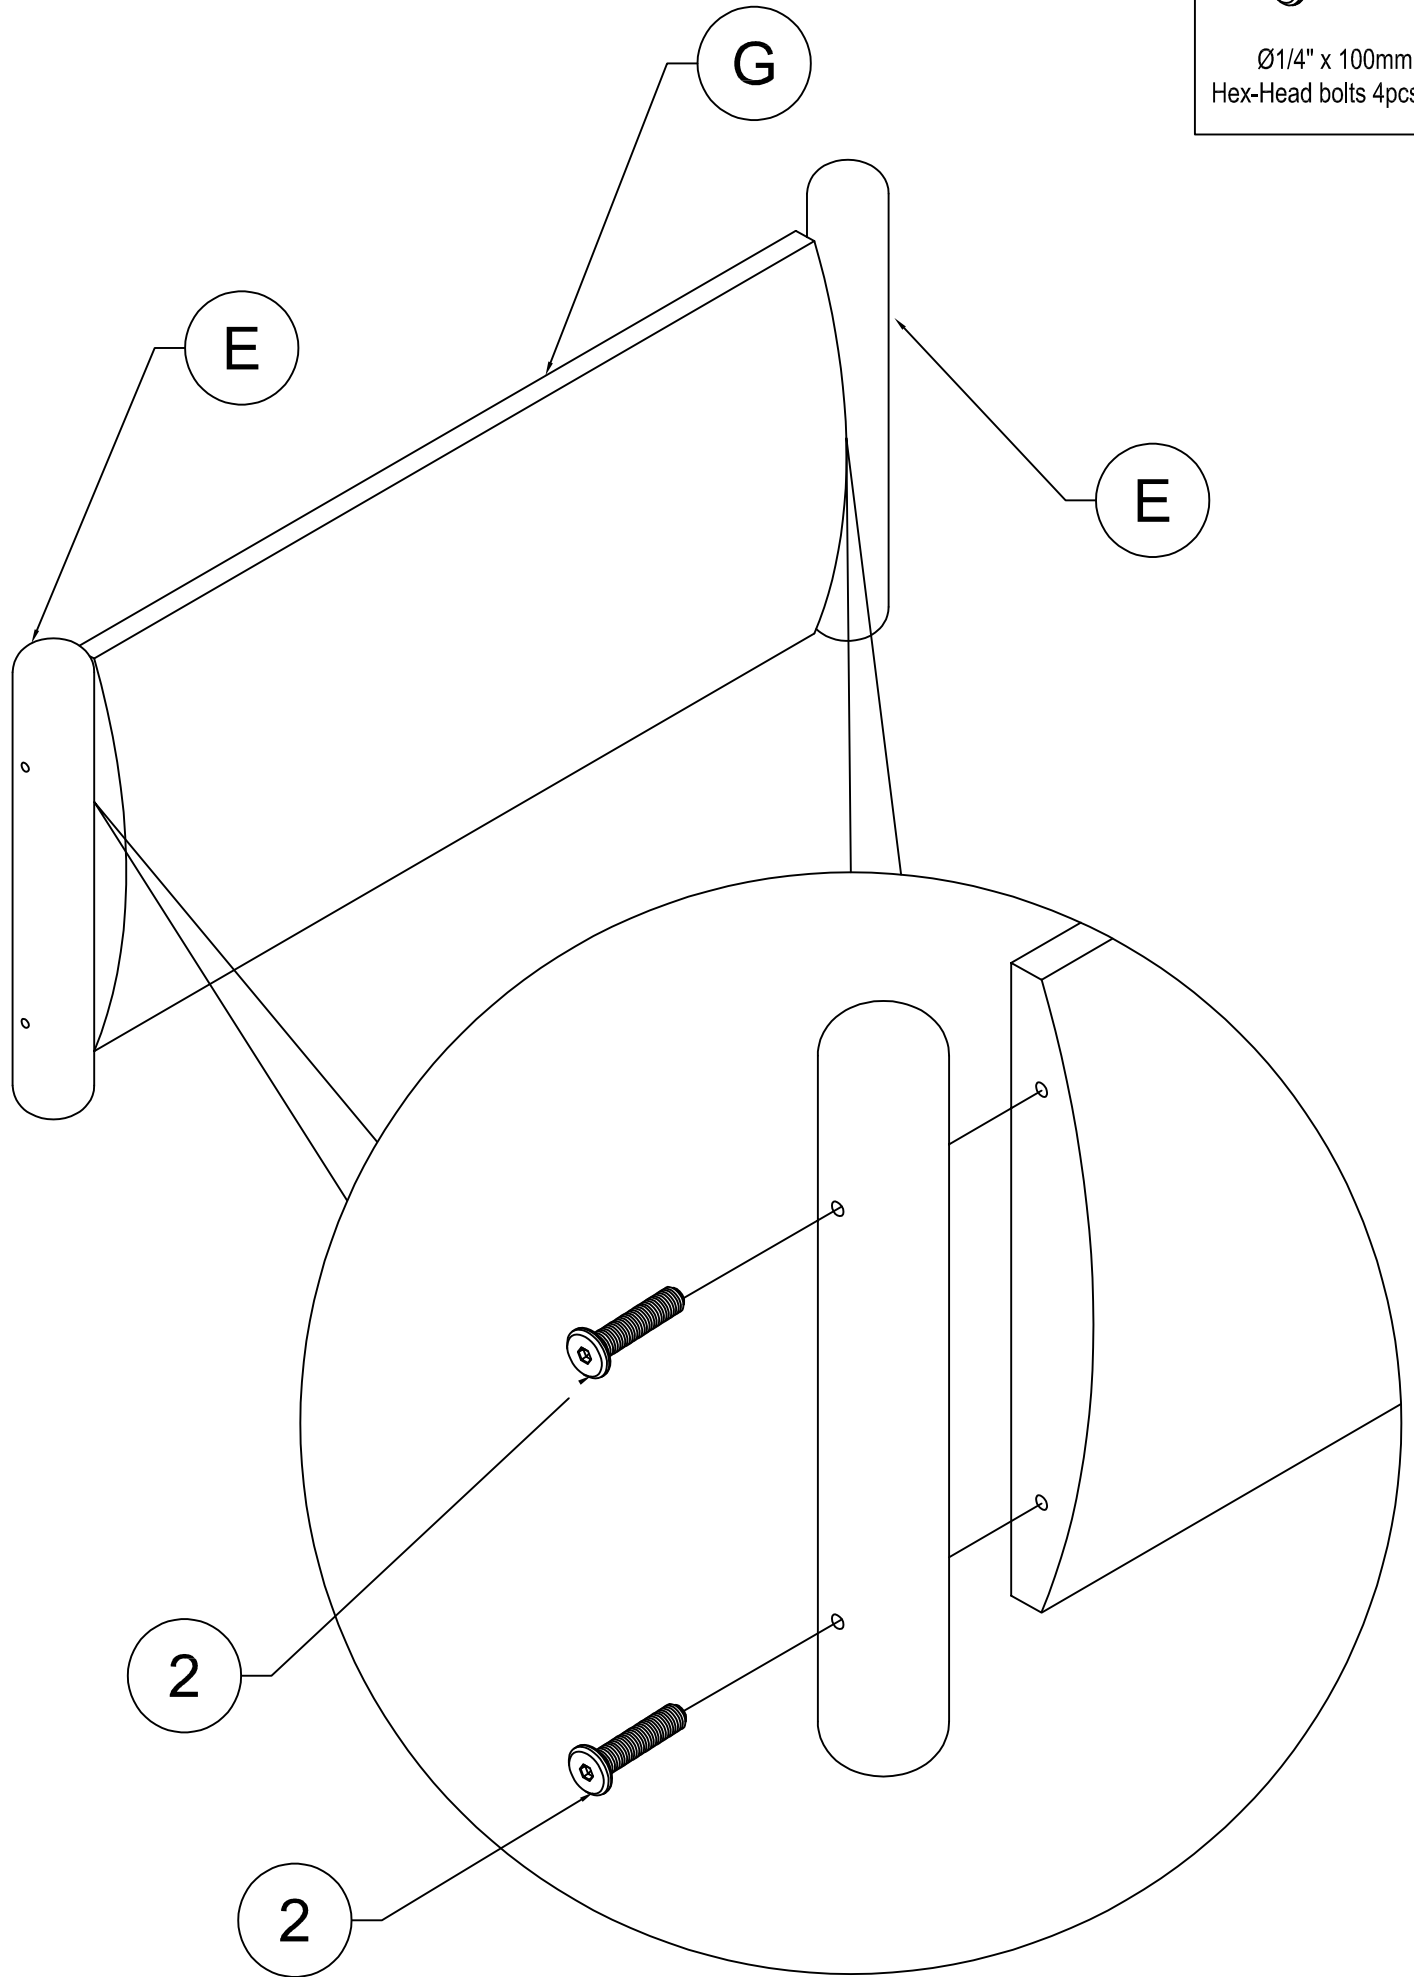

# Hardware List( WF326447)

<p><b>1</b></p>  <p>Ø1/4" x 30mm Hex-Head bolts 16pcs</p>	<p><b>2</b></p>  <p>Ø1/4" x 100mm Hex-Head bolts 4pcs</p>	<p><b>3</b></p>  <p>M4 x 30 mm Wood Screws 20pcs</p>
<p><b>4</b></p>  <p>Ø1/4" x 40mm Hex-Head bolts 6pcs</p>		

**STEP 1:** Following below illustration

4

Ø1/4" x 40mm  
Hex-Head bolts 6pcs

**STEP 2:** Following below illustration

1

Ø1/4" x 30mm  
Hex-Head bolts 8pcs

x2

**STEP 3:** Following below illustration

2

Ø1/4" x 100mm Hex-Head bolts 4pcs

**STEP 4:** Following below illustration

1

Ø1/4" x 30mm  
Hex-Head bolts 8pcs

**x4**

1

1

**STEP 5:** Following below illustration

3

M4 x 30 mm  
Wood Screws 20pcs