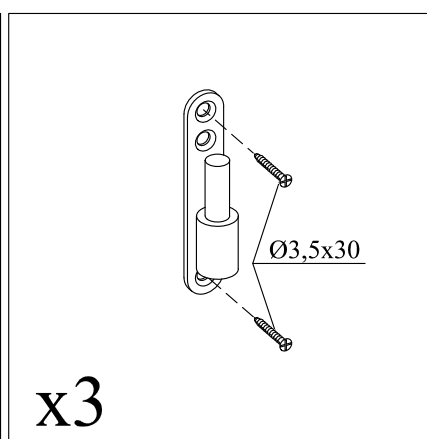

Eng

Dim.	Skizze	Pos.	Länge (mm)	Stck.	Name	Ref.
		①	2100	5	Foundation beam	283007
		②	2220	2		283005
		③	772	2	Back board	450001
		④	2400	1	Front board	450004
		⑤	2400	52+1	Back, side board	450003
		⑥	2400	2	Side board	450045
		⑦	772	34	Front board	450002
		⑧	2400	1	Side board	450005
		⑨	1070	2	Side board	450006
		⑩	920	2	Side board	450007
		⑪	920	2	Side board	450008
		⑫	1070	2	Side board	450009
		⑬	2400	1	Side board	450010
		⑭	2600	2	Side board	450011
		⑮	2600	2	Side board	452001
		⑯	1400	2	Side board	452002
		⑰	2400	4	Rafter	454004
		⑱	2600	1	Rafter	284066
		⑲	2600	2	Rafter	451001
		⑳			mineral wool	

Dim.	Skizze	Pos.	Länge (mm)	Stck.	Name	Ref.
		22	2640	2	Wind board	285026
		23	2600	2	Wind board	285027
		20	2120	25 / 20	Roof board	284514
		24	2540	30 / 24	Roof board	284513
		25	2120	20	Floor board	283517
		26	2135	7	Baseboard	283241
		27	614	2	Baseboard	283242
		28	190	1	Back board	404061
		29	250	1	Latte	287132
		30	2135	1	Wind board	286088
		31	2135	1	Wind board	286087

	Dim	Stck.
	Ø5.0 x 100	10
	Ø4.5 x 80	8
	Ø3.5 x 35	60
	Ø2.0 x 40	210
	Ø2.0 x 50	125

1

A=B=3118mm

2

3

4

TR

5

Ø4.5 x 90 -17

Ø3.5 x 45 -69

Ø3.5 x 25 -36

-6

1

2

3

4