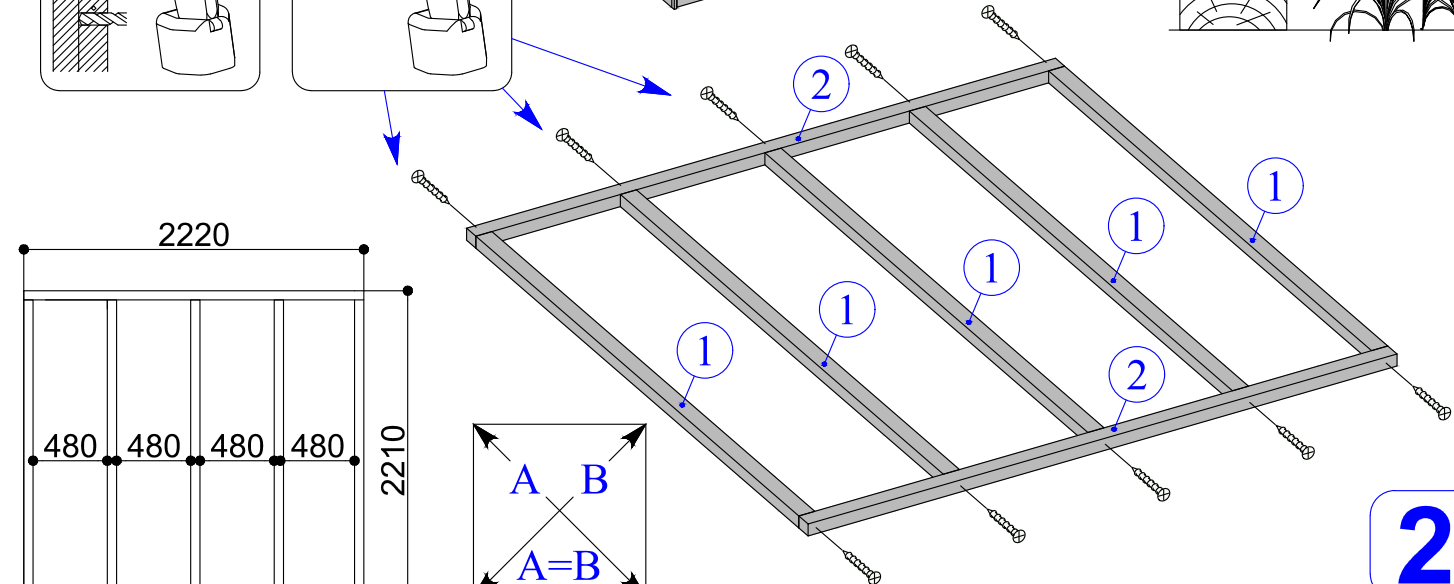

Dim.	Skizze	Pos.	Länge (mm)	Stck.	Name	Ref.
		22	2640	2	Wind board	285026
		23	2600	2	Wind board	285027
		20	2120	25 / 20	Roof board	284514
		24	2540	30 / 24	Roof board	284513
		25	2120	20	Floor board	283517
		26	2135	7	Baseboard	283241
		27	614	2	Baseboard	283242
		28	190	1	Back board	404061
		29	250	1	Latte	287132
		30	2135	1	Wind board	286088
		31	2135	1	Wind board	286087

	<b>TR1</b>	1973	1	Door frame left	459201
	<b>TR2</b>	1973	1	Door frame right	459202
	<b>TR3</b>	945	1	Door frame top	459203
	<b>TR4</b>	745	1	Door frame bottom	459204
	<b>T1</b>	1850x 765	1	Doors	289018
	<b>F</b>	550x 550	1	Window	459101

	Dim	Stck.
	Ø5.0 x 100	10
	Ø4.5 x 80	8
	Ø3.5 x 35	60
	Ø2.0 x 40	210
	Ø2.0 x 50	125

1

A=B=3118mm

2

3

4

TR

5

Ø4.5 x 90 -17

Ø3.5 x 45 -69

Ø3.5 x 25 -36

-6

1

2

3

4