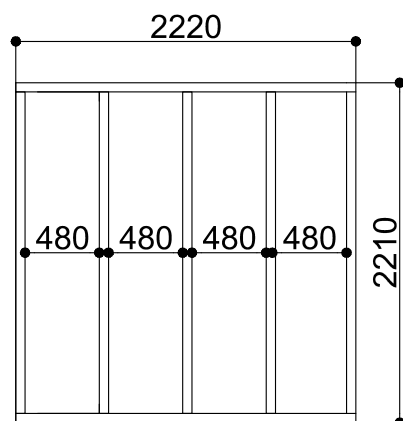

Eng

Dim.	Skizze	Pos.	Länge (mm)	Stck.	Name	Ref.
		①	2100	5	Foundation beam	283007
		②	2220	2		283005
		③	772	2	Back board	450001
		④	2400	1	Front board	450004
		⑤	2400	52+1	Back, side board	450003
		⑥	2400	2	Side board	450045
		⑦	772	34	Front board	450002
		⑧	2400	1	Side board	450005
		⑨	1070	2	Side board	450006
		⑩	920	2	Side board	450007
		⑪	920	2	Side board	450008
		⑫	1070	2	Side board	450009
		⑬	2400	1	Side board	450010
		⑭	2600	2	Side board	450011
		⑮	2600	2	Side board	452001
		⑯	1400	2	Side board	452002
		⑰	2400	4	Rafter	454004
		⑱	2600	1	Rafter	284066
		⑲	2600	2	Rafter	451001
		⑳			mineral wool	

Dim.	Skizze	Pos.	Länge (mm)	Stck.	Name	Ref.
		22	2640	2	Wind board	285026
		23	2600	2	Wind board	285027
		20	2120	25 / 20	Roof board	284514
		24	2540	30 / 24	Roof board	284513
		25	2120	20	Floor board	283517
		26	2135	7	Baseboard	283241
		27	614	2	Baseboard	283242
		28	190	1	Back board	404061
		29	250	1	Latte	287132
		30	2135	1	Wind board	286088
		31	2135	1	Wind board	286087

	Dim	Stck.
	Ø5.0 x 100	10
	Ø4.5 x 80	8
	Ø3.5 x 35	60
	Ø2.0 x 40	210
	Ø2.0 x 50	125

1

A=B=3118mm

2

3

4

TR

5

Ø4.5 x 90 -17

Ø3.5 x 45 -69

Ø3.5 x 25 -36

-6

1

2

3

4