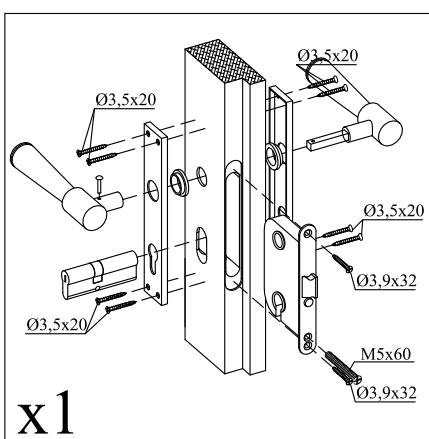

Eng

Dim.	Skizze	Pos.	Länge (mm)	Stck.	Name	Ref.
		①	2100	5	Foundation beam	283007
		②	2220	2		283005
		③	772	2	Back board	450001
		④	2400	1	Front board	450004
		⑤	2400	52+1	Back, side board	450003
		⑥	2400	2	Side board	450045
		⑦	772	34	Front board	450002
		⑧	2400	1	Side board	450005
		⑨	1070	2	Side board	450006
		⑩	920	2	Side board	450007
		⑪	920	2	Side board	450008
		⑫	1070	2	Side board	450009
		⑬	2400	1	Side board	450010
		⑭	2600	2	Side board	450011
		⑮	2600	2	Side board	452001
		⑯	1400	2	Side board	452002
		⑰	2400	4	Rafter	454004
		⑱	2600	1	Rafter	284066
		⑲	2600	2	Rafter	451001
		⑳			mineral wool	

Dim.	Skizze	Pos.	Länge (mm)	Stck.	Name	Ref.
		22	2640	2	Wind board	285026
		23	2600	2	Wind board	285027
		20	2120	25 / 20	Roof board	284514
		24	2540	30 / 24	Roof board	284513
		25	2120	20	Floor board	283517
		26	2135	7	Baseboard	283241
		27	614	2	Baseboard	283242
		28	190	1	Back board	404061
		29	250	1	Latte	287132
		30	2135	1	Wind board	286088
		31	2135	1	Wind board	286087

	Dim	Stck.
	Ø5.0 x 100	10
	Ø4.5 x 80	8
	Ø3.5 x 35	60
	Ø2.0 x 40	210
	Ø2.0 x 50	125

1

A=B=3118mm

2

3

4

TR

5

Ø4.5 x 90 -17

Ø3.5 x 45 -69

Ø3.5 x 25 -36

-6

1

2

3

4