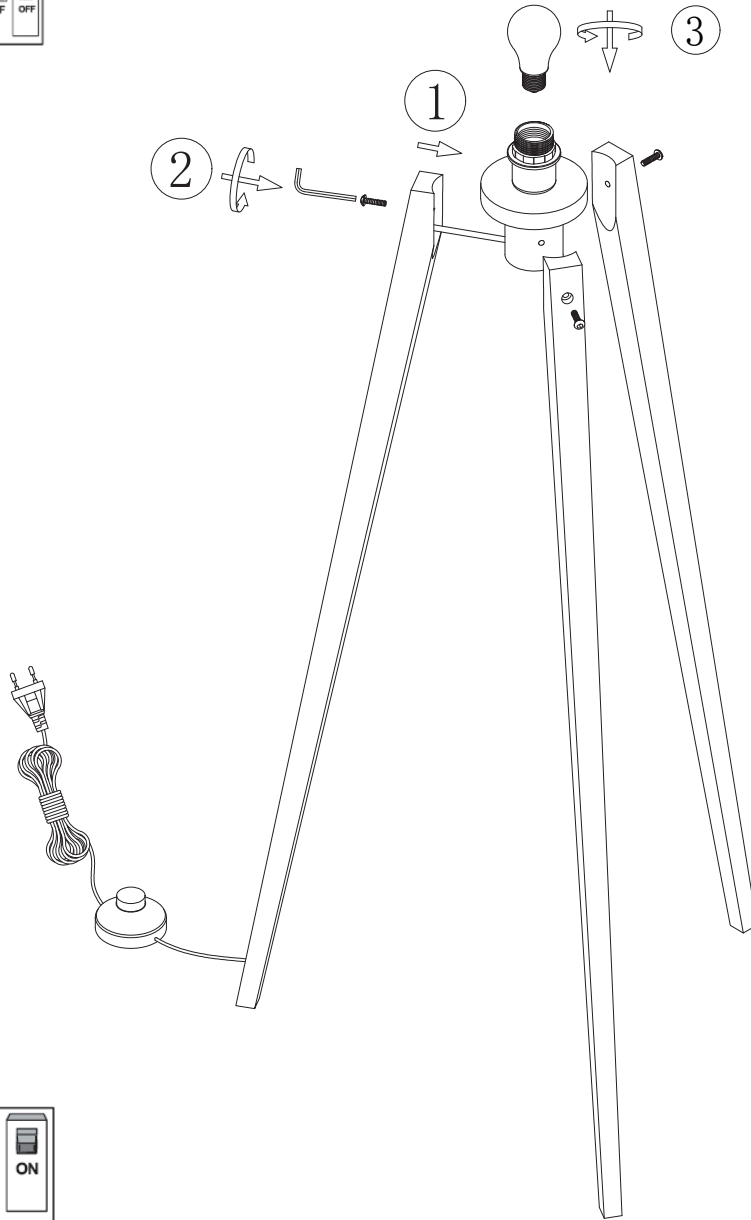

INSTRUCTION MANUAL

Tripod Classic FL
103480/103481/103482/103483

Overall Sizes: