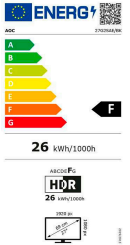

## 27G2SAE/BK

27 inch (68.6 cm) LCD MONITOR

27" gaming monitor with 165Hz refresh rate, 1ms MPRT response time and FreeSync Premium

### Screen

Resolution	1920x1080
Refresh rate	165Hz
Screen size (inch)	27 inch
Screen size (cm)	68.6 cm
Flat / Curved	Flat
Backlight	WLED
Panel Type	VA
Aspect ratio	16:9
Display Colours	16.7 Million
sRGB Coverage (%) (CIE 1931)	12194
Scanning Frequency	VGA/HDMI1.4 : 30 -160KHz (H) DP1.2 : 30 -200KHz (H) VGA/HDMI1.4 :48-144Hz (V) DP1.2:48-165Hz (V)
Response time (GtG)	4 ms
Response Time (MPRT)	1 ms
Contrast (static)	3000:1
Brightness (typical)	350 cd/m <sup>2</sup>
Viewing angle (CR10)	178/178 °
Hard Glass	Antiglare
OSD languages	EN, FR, ES, PT, DE, IT, NL, SE, FI, PL, CZ, RU, KR, CN (T), CN (S), JP