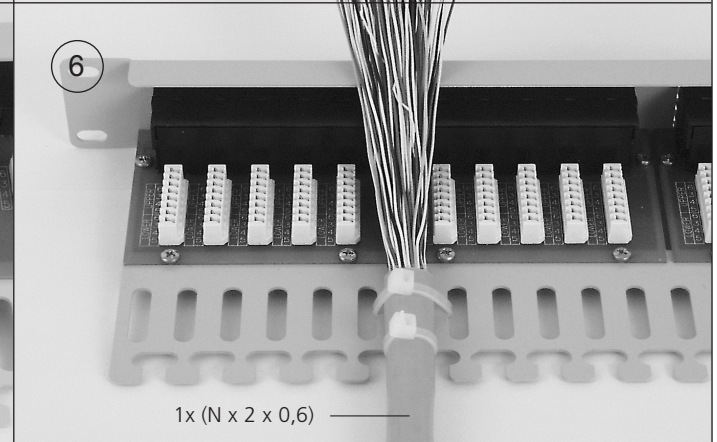

# 19" Modular Patch Panel ISDN / Tel. MPPI25-H / MPPI50-H

Montageanweisung / Assembly Instruction

D 805030A0250 24.05.2004© by Telegärtner