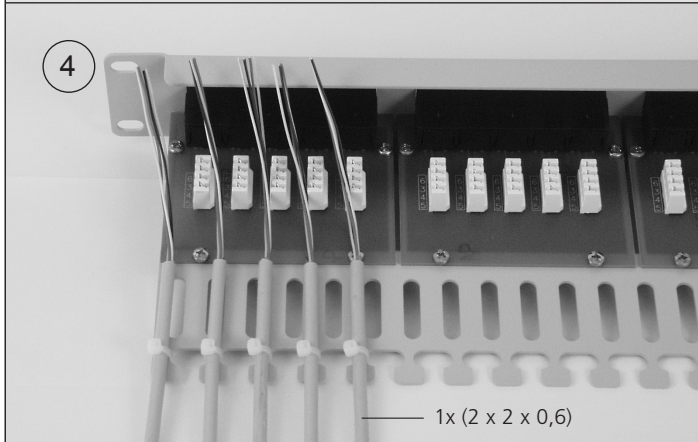

# 19" Modular Patch Panel ISDN / Tel. MPPI25-H / MPPI50-H

Montageanweisung / Assembly Instruction

D 805030A0250 24.05.2004© by Telegärtner