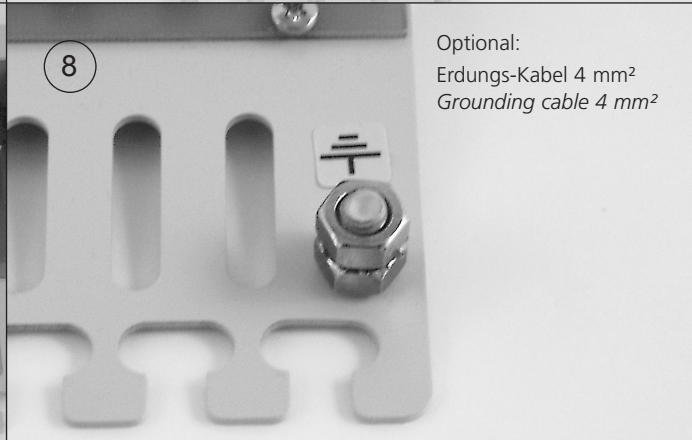

# 19" Modular Patch Panel ISDN / Tel. MPPI25-H / MPPI50-H

Montageanweisung / Assembly Instruction

D 805030A0250 24.05.2004© by Telegärtner