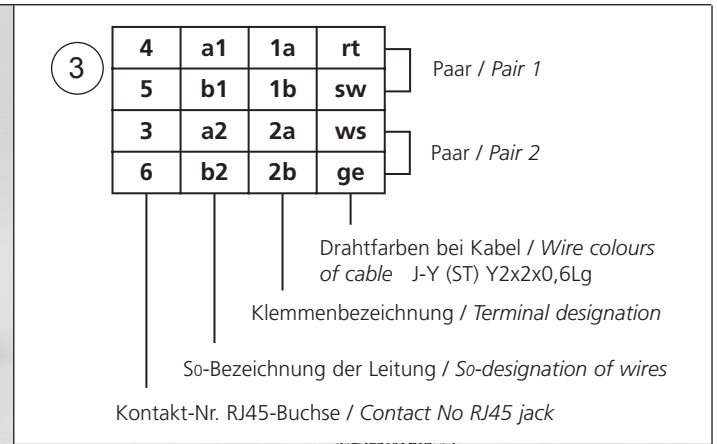

# 19" Modular Patch Panel ISDN / Tel. MPPI25-H / MPPI50-H

Montageanweisung / Assembly Instruction

D 805030A0250 24.05.2004© by Telegärtner