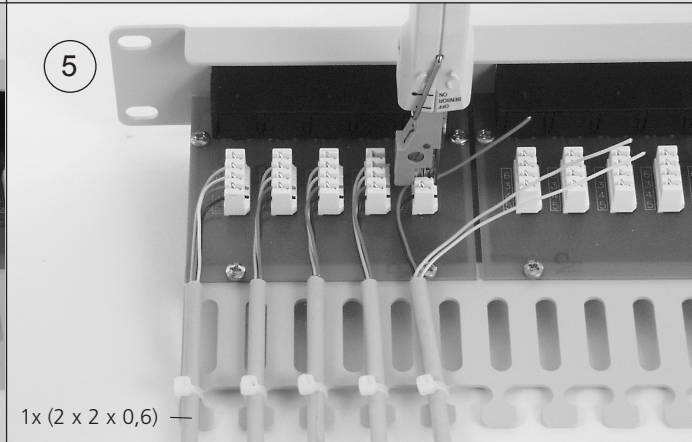

# 19" Modular Patch Panel ISDN / Tel. MPPI25-H / MPPI50-H

Montageanweisung / Assembly Instruction

D 805030A0250 24.05.2004© by Telegärtner