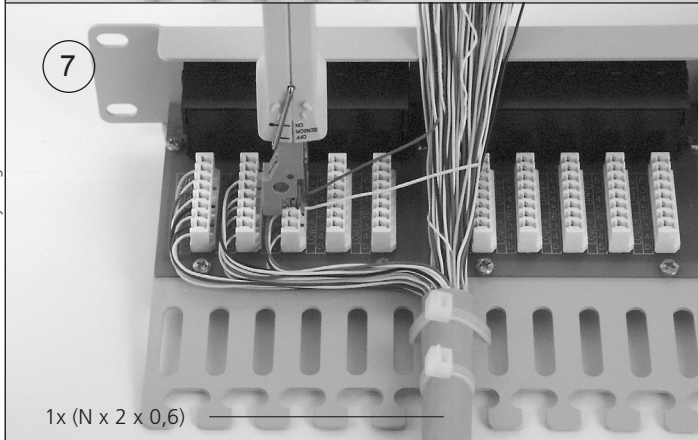

# 19" Modular Patch Panel ISDN / Tel. MPPI25-H / MPPI50-H

Montageanweisung / Assembly Instruction

D 805030A0250 24.05.2004© by Telegärtner