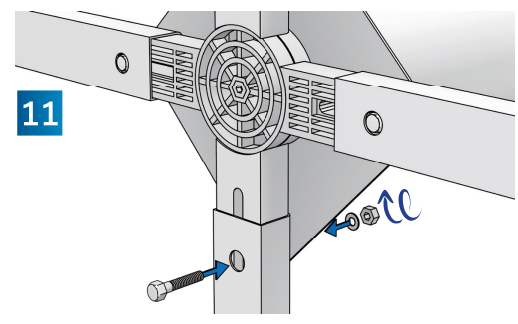

a brand by

2 Years
Warranty