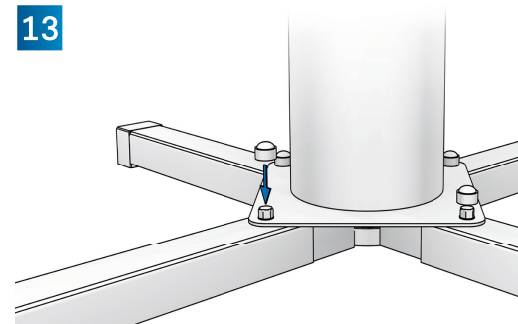

a brand by

2 Years
Warranty