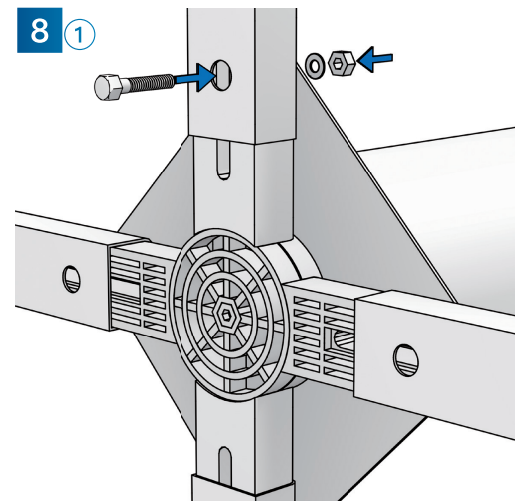

a brand by

2 Years
Warranty