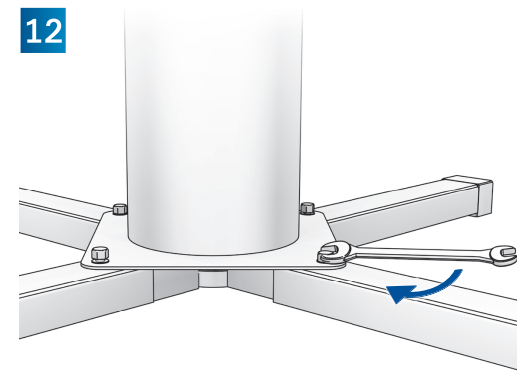

a brand by

2 Years
Warranty