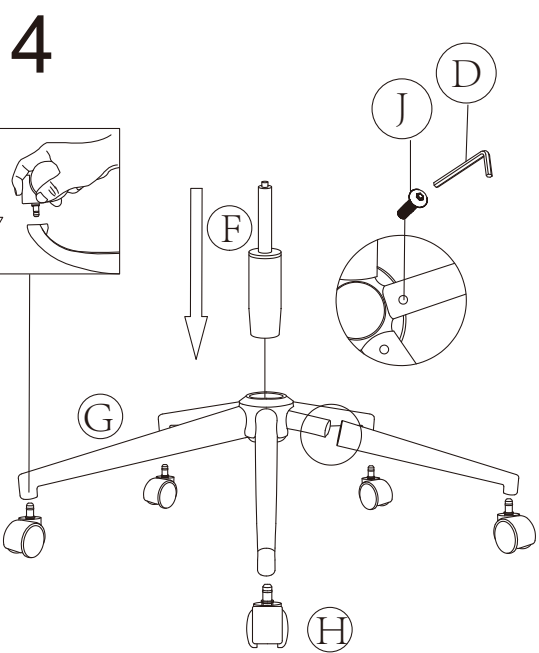

Model:3244

A		1
B		1
C		1
D		1
E	 M6*25	16
F		1
G		1
H		5
I		3
J	 M6*10	5

Note: (I) The round hole position is installed on the backrest. Do not fully tighten the screw in this step.

Note: (I) The long hole is installed at the bottom of the cushion, and all screws are fully tightened.