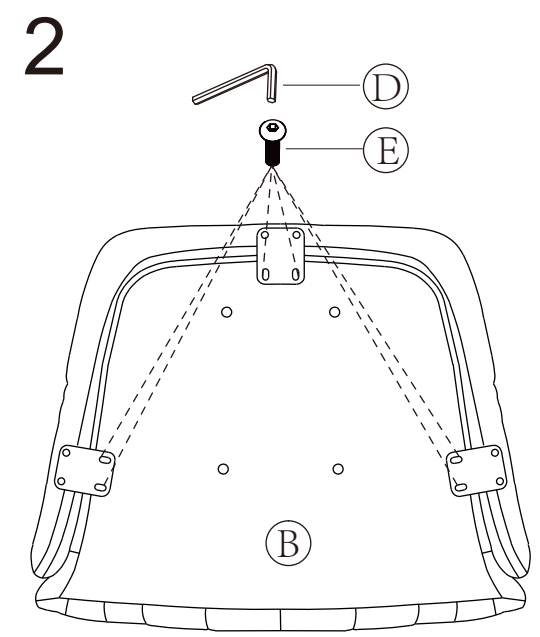

Model:3244

A		1
B		1
C		1
D		1
E	 M6*25	16
F		1
G		1
H		5
I		3
J	 M6*10	5

Note: (I) The round hole position is installed on the backrest. Do not fully tighten the screw in this step.

Note: (I) The long hole is installed at the bottom of the cushion, and all screws are fully tightened.