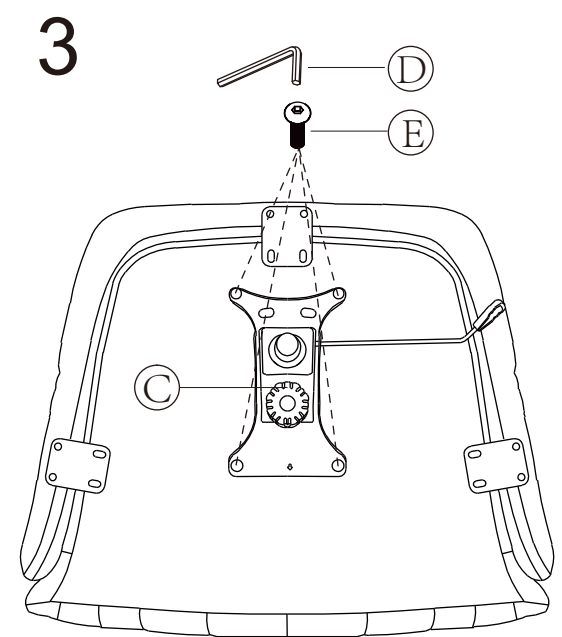

Model:3244

A		1
B		1
C		1
D		1
E	 M6*25	16
F		1
G		1
H		5
I		3
J	 M6*10	5

Note: (I) The round hole position is installed on the backrest. Do not fully tighten the screw in this step.

Note: (I) The long hole is installed at the bottom of the cushion, and all screws are fully tightened.