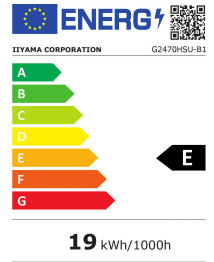

02191916

Erwecke Dein volles Spielpotenzial mit dem Fast IPS Panel Monitor G2470HSU Red Eagle

Mit dem 23.8" (60.5 cm) G-Master G2470HSU-B1 mit nur 0.8 ms MPRT Reaktionszeit und 165 Hz Bildwiederholffrequenz erhältst Du den Wettbewerbsvorteil, den Du benötigst, um Dein volles Spielpotenzial auszuschöpfen. Mit der FreeSync Premium Technologie kannst Du Entscheidungen in Sekundenbruchteilen treffen und Ghosting-Effekte oder unerwünschte Artefakte wie Tearing oder Stuttering vergessen. Der Black Tuner lässt Dich selbst kleinste Details in schwach ausgeleuchteten Spielumgebungen erkennen, sodass nichts Deiner Aufmerksamkeit entgeht. Zudem garantiert Dir die Fast IPS Panel Technologie eine hervorragende Bildqualität.

Erhältlich auch mit höhenverstellbarem Standfuß : [G-Master GB2470HSU-B1](#)

Die Fast IPS Technologie garantiert nicht nur lebendige Schlachtfeldszenen mit hoher Farbtreue, sondern auch eine ultraschnelle Reaktionszeit von nur 0.8ms (MPRT) für bewegte Bilder.

Dieser Monitor garantiert eine niedrige Eingangslatenz, sowie eine geringe Framerate-Kompensation, die praktisch bei jeder Framerate unerwünschte Artefakte wie Tearing oder Stuttering eliminieren.