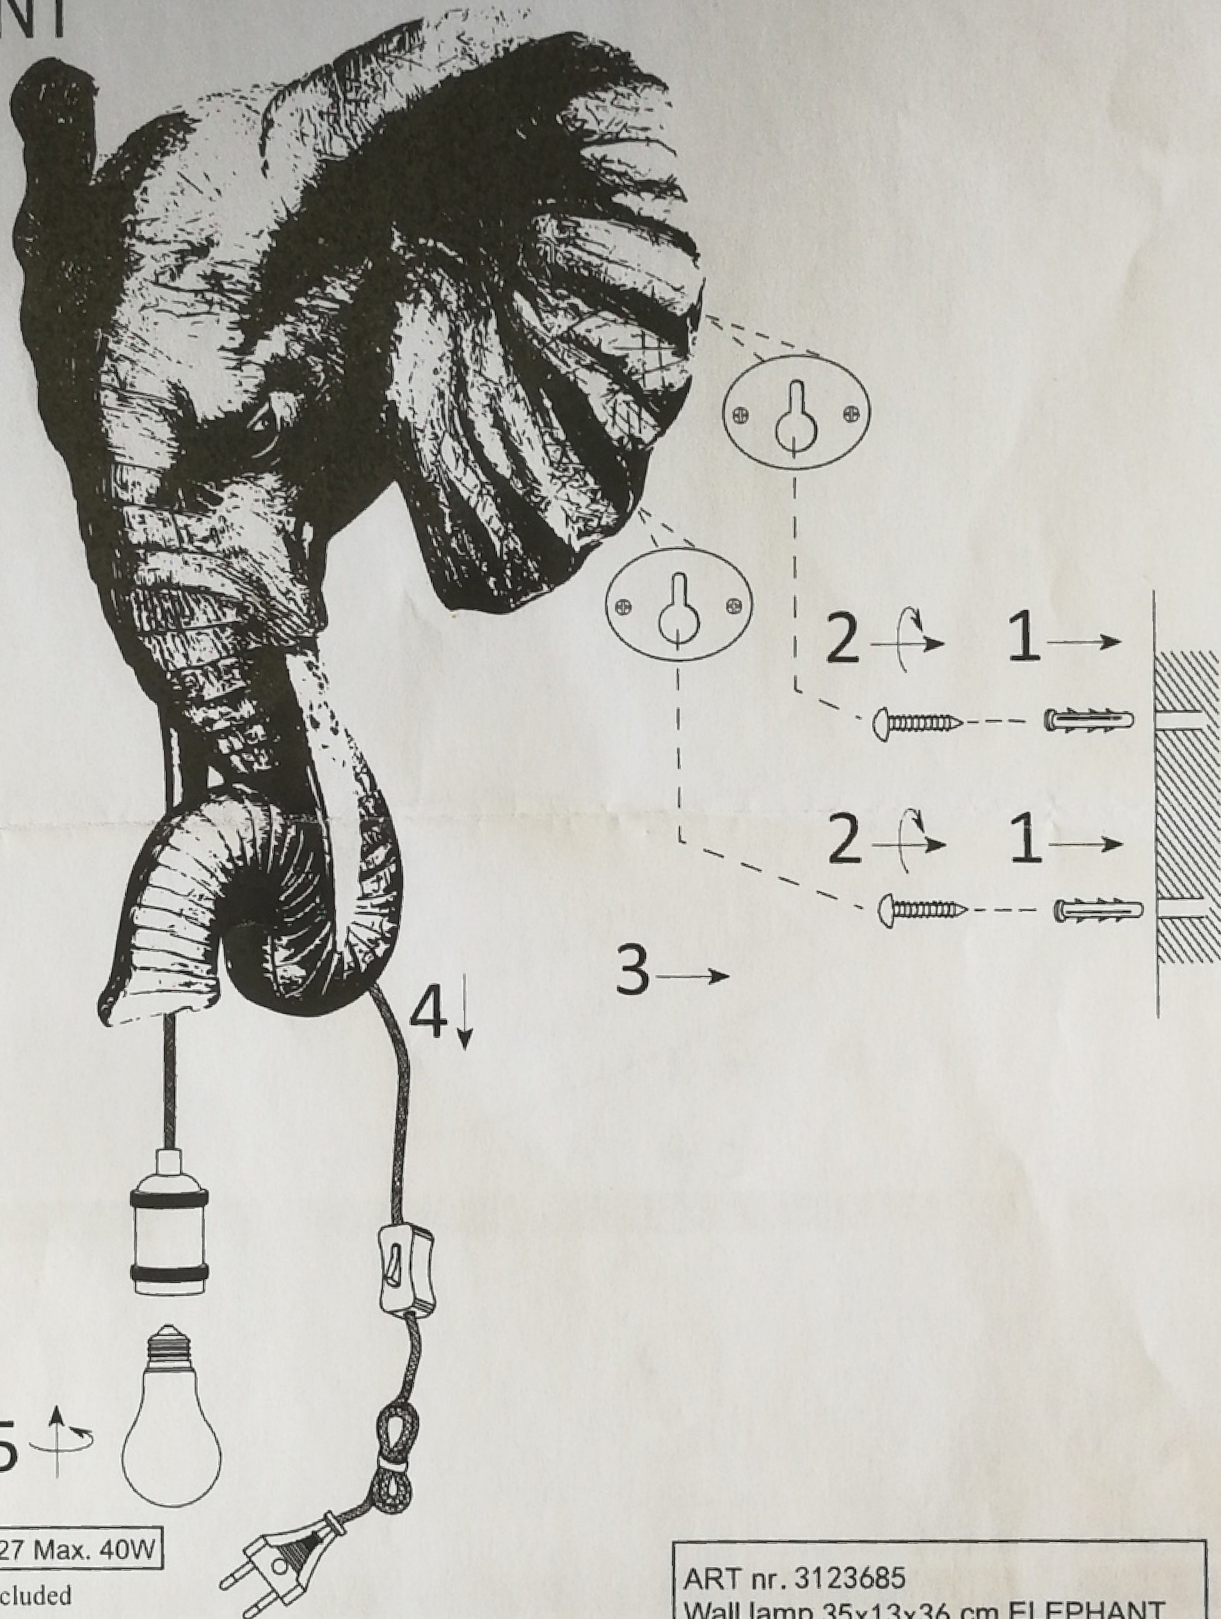

# ELEPHANT

230V ~ 50Hz E27 Max. 40W

Bulb not included

ART nr. 3123685  
Wall lamp 35x13x36 cm ELEPHANT  
light gold  
230V~ 50Hz E27 Max.40W  
CE     
Light & Living 's Gravendijkseweg 8,  
2201CZ, Noordwijk, The Netherlands  
MADE IN CHINA