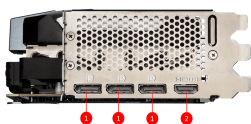

CONNECTIONS