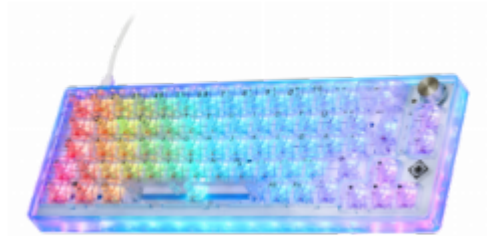

DK460 Mechanical 65% keyboard, German Layout, fully transparent/RGB

- 100% Gaming in a 65% layout
- Hot swappable Switches
- Content KTT Switches
- Detachable USB-C Cable
- Full RGB (adjust with software)
- Customize group-keys (RGB-lights)
- Transparent keycaps and case
- Noise reduction silicon pad
- N-Key rollover
- Rotary knob

A compact 65% mechanical keyboard, combined with a fully transparent design and vibrant RGB lighting, this keyboard takes your gaming experience to new heights. With N-Key rollover, KTT switches, hot-swappable functionality and downloadable software, you have the flexibility to customize your settings.

100% Gaming in a 65% layout

This compact keyboard features dedicated arrow keys and function keys. Whether you're on the go or have limited desk space, you can effortlessly carry it with you, allowing you to play from anywhere.

Illuminated and colorful to the max

The transparent design in combination with the illuminated effect created by the vibrant RGB lighting enhances visibility and transforms this keyboard into a visually striking device. Different lighting configurations can be assigned to specific keys or groups of keys. Additionally, this keyboard provides a unique feature that enables you to independently customize the lighting on both the keys and the sides of the keyboard using just a few simple keystrokes.