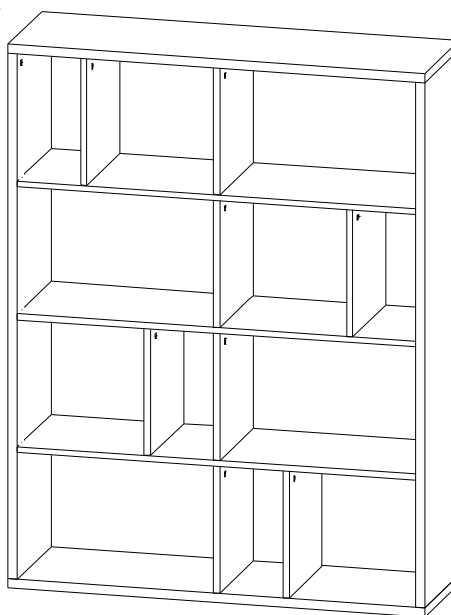

FORTUNA

ITM: 116264
34,1x34,1x33,4cm

ø8x30
a 2x

b 6x

c 6x

ø3,5x12
d 4x

ø4x25
e 1x

f 1x

ø4x16
g 2x

ø6,3x13
h 4x

i 4x

k 2x

1

2

3

$b*4$

ITM:116262
58x146,6x34 cm

ITM:116263
112,5x146,6x34 cm

ITM:116264
34,1x34,1x33,4 cm

ITM:116265
34,1x34,1x33,4 cm

ITM:116266
34,1x34,1x33,3cm

ITM:116267
58x39,2x34cm

ITM:116268
75,1x57,9x34cm

ITM:806260
120x75x57,9cm