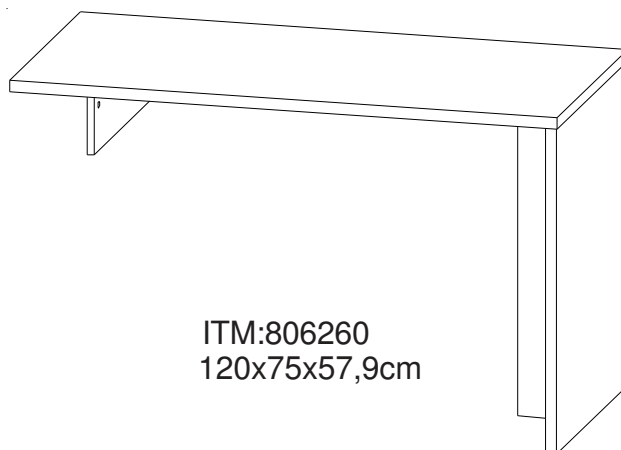

FORTUNA

ITM: 116264
34,1x34,1x33,4cm

ø8x30
a 2x

b 6x

c 6x

ø3,5x12
d 4x

ø4x25
e 1x

f 1x

ITM:116262
58x146,6x34 cm

ITM:116263
112,5x146,6x34 cm

ITM:116264
34,1x34,1x33,4 cm

ITM:116265
34,1x34,1x33,4 cm

ITM:116266
34,1x34,1x33,3cm

ITM:116267
58x39,2x34cm

ITM:116268
75,1x57,9x34cm

ITM:806260
120x75x57,9cm