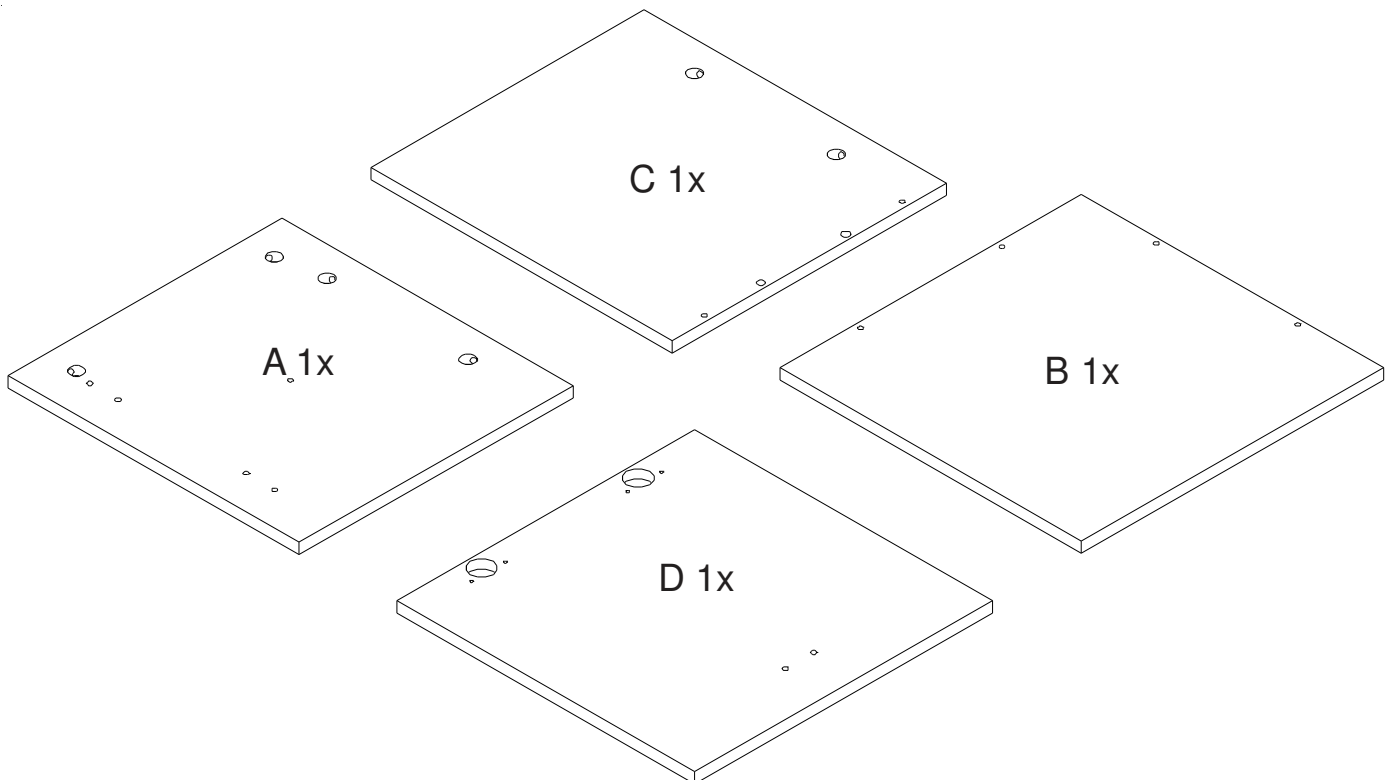

FORTUNA

ITM: 116264
34,1x34,1x33,4cm

ø8x30
a 2x

b 6x

c 6x

ø3,5x12
d 4x

ø4x25
e 1x

f 1x

ø4x16
g 2x

ø6,3x13
h 4x

i 4x

k 2x

1

2

3

$b*4$

ITM:116262
58x146,6x34 cm

ITM:116263
112,5x146,6x34 cm

ITM:116264
34,1x34,1x33,4 cm

ITM:116265
34,1x34,1x33,4 cm

ITM:116266
34,1x34,1x33,3cm

ITM:116267
58x39,2x34cm

ITM:116268
75,1x57,9x34cm

ITM:806260
120x75x57,9cm