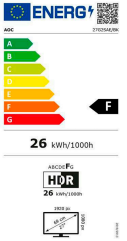

## 27G2SAE/BK

27 inch (68.6 cm) LCD MONITOR

27" gaming monitor with 165Hz refresh rate, 1ms MPRT response time and FreeSync Premium

### Screen

Resolution	1920x1080
Refresh rate	165Hz
Screen size (inch)	27 inch
Screen size (cm)	68.6 cm
Flat / Curved	Flat
Backlight	WLED
Panel Type	VA
Aspect ratio	16:9
Display Colours	16.7 Million
sRGB Coverage (%) (CIE 1931)	12194
Scanning Frequency	VGA/HDMI1.4 : 30 -160KHz (H) DP1.2 : 30 -200KHz (H) VGA/HDMI1.4 :48-144Hz (V) DP1.2:48-165Hz (V)
Response time (GtG)	4 ms
Response Time (MPRT)	1 ms
Contrast (static)	3000:1
Brightness (typical)	350 cd/m <sup>2</sup>
Viewing angle (CR10)	178/178 °
Hard Glass	Antiglare
OSD languages	EN, FR, ES, PT, DE, IT, NL, SE, FI, PL, CZ, RU, KR, CN (T), CN (S), JP