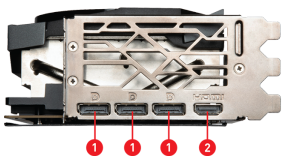

## SPECIFICATIONS

<b>Model Name</b>	GeForce RTX™ 4080 16GB GAMING X TRIO
<b>Graphics Processing Unit</b>	NVIDIA® GeForce RTX™ 4080 16GB
<b>Interface</b>	PCI Express® Gen 4
<b>Core Clocks</b>	Extreme Performance: 2610 MHz (MSI Center) Boost: 2595 MHz (GAMING & SILENT Mode)
<b>CUDA® CORES</b>	9728 Units
<b>Memory Speed</b>	22.4 Gbps
<b>Memory</b>	16GB GDDR6X
<b>Memory Bus</b>	256-bit
<b>Output</b>	DisplayPort x 3 (v1.4a) HDMI™ x 1 (Supports 4K@120Hz HDR, 8K@60Hz HDR, and Variable Refresh Rate as specified in HDMI 2.1a)
<b>HDCP Support</b>	Y
<b>Power consumption</b>	320 W
<b>Power connectors</b>	16-pin x 1
<b>Recommended PSU</b>	850 W (Min. 750W)
<b>Card Dimension (mm)</b>	337 x 140 x 67 mm
<b>Weight (Card / Package)</b>	1876 g / 2816 g
<b>DirectX Version Support</b>	12 Ultimate
<b>OpenGL Version Support</b>	4.6
<b>Maximum Displays</b>	4
<b>VR Ready</b>	Y
<b>G-SYNC® technology</b>	Y
<b>Digital Maximum Resolution</b>	7680x4320

## CONNECTIONS

1. Display Port
2. HDMI

### Core Pipe

Precision-machined heat pipes ensure max contact and spread heat along the full length of the heatsink.

### Anti Bending

A die-cast anti-bending plate reinforces the card while thermal pads allow cooling to reach critical component underneath.