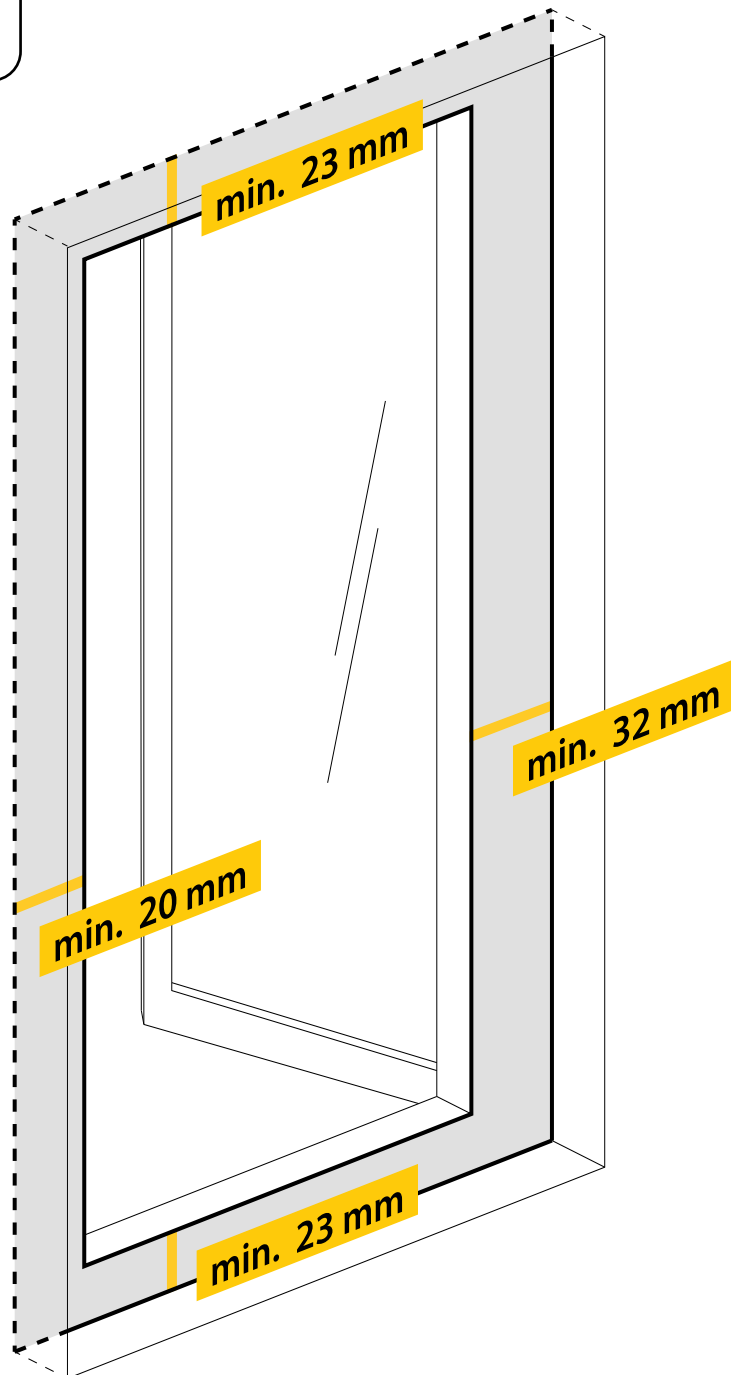

INSECTSYSTEM PREMIUM

70093, 70094, 70095, 70096

OPT 1

www.youtube.com/asmedien

OPT 2

1

 **B** = _____ cm **H** = _____ cm

$$V_1 = (H - 6,0 \text{ cm}) : 2 = \underline{\hspace{2cm}} \text{ cm}$$

$$V_2 = B - 3,0 \text{ cm} = \underline{\hspace{2cm}} \text{ cm}$$

$$V_3 = B - 3,0 \text{ cm} = \underline{\hspace{2cm}} \text{ cm}$$

$$T_2 = B - 4,8 \text{ cm} = \underline{\hspace{2cm}} \text{ cm}$$

$$U = B - 3,0 \text{ cm} = \underline{\hspace{2cm}} \text{ cm}$$