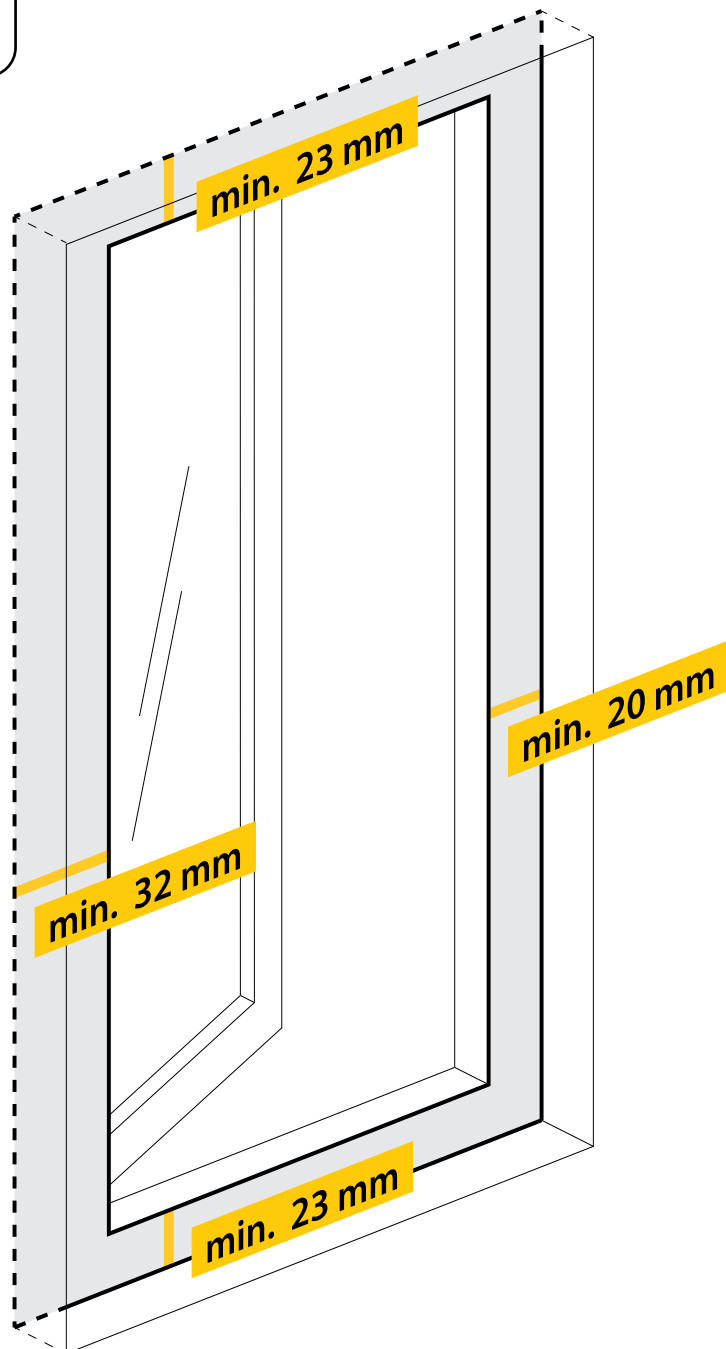

INSECTSYSTEM PREMIUM

70093, 70094, 70095, 70096

OPT 1

www.youtube.com/asmedien

OPT 2

1

 **B** = _____ cm **H** = _____ cm

$$V_1 = (H - 6,0 \text{ cm}) : 2 = \underline{\hspace{2cm}} \text{ cm}$$

$$V_2 = B - 3,0 \text{ cm} = \underline{\hspace{2cm}} \text{ cm}$$

$$V_3 = B - 3,0 \text{ cm} = \underline{\hspace{2cm}} \text{ cm}$$

$$T_2 = B - 4,8 \text{ cm} = \underline{\hspace{2cm}} \text{ cm}$$

$$U = B - 3,0 \text{ cm} = \underline{\hspace{2cm}} \text{ cm}$$