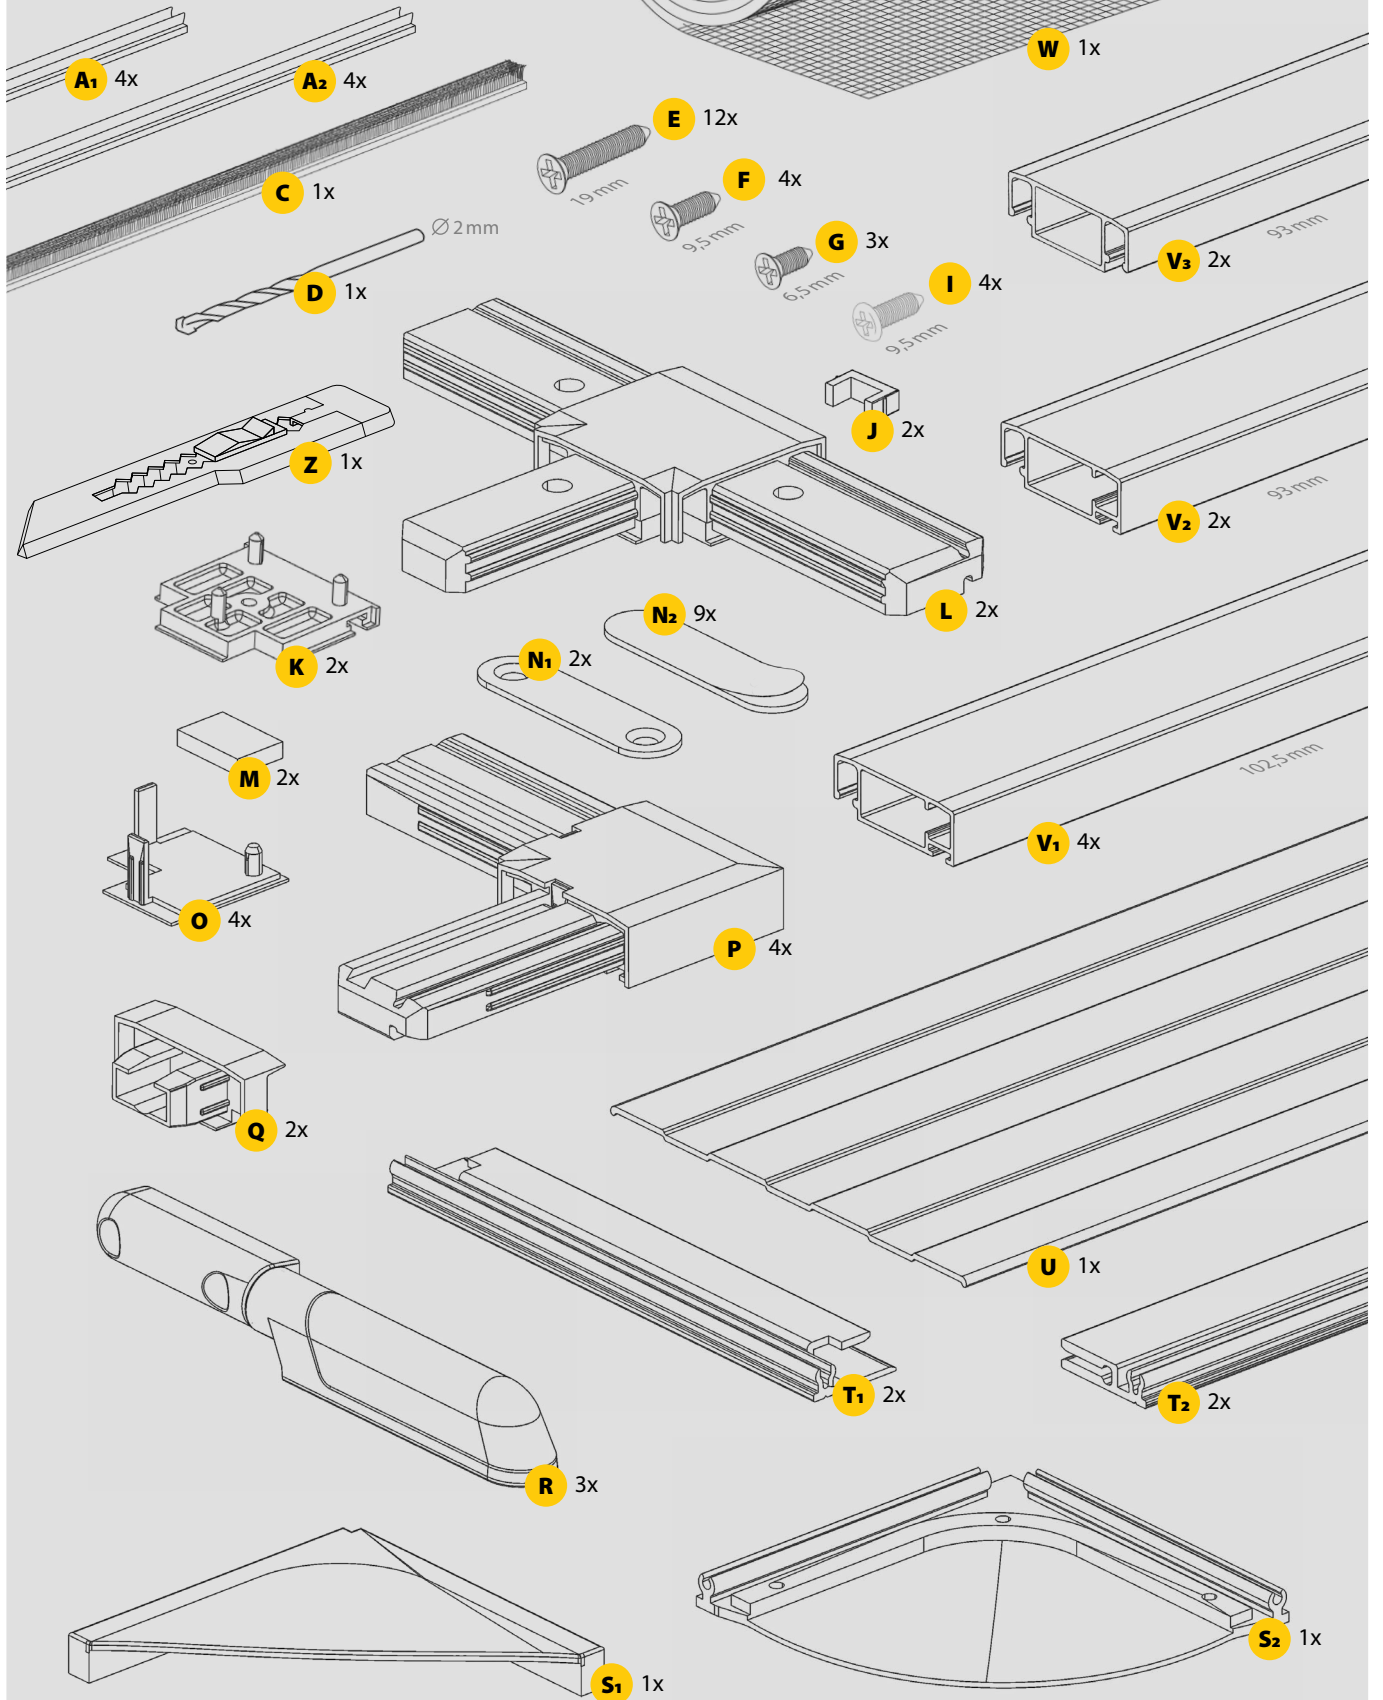

INSECTSYSTEM PREMIUM

70093, 70094, 70095, 70096

OPT 1

www.youtube.com/asmedien

OPT 2

1

 **B** = _____ cm **H** = _____ cm

$$V_1 = (H - 6,0 \text{ cm}) : 2 = \underline{\hspace{2cm}} \text{ cm}$$

$$V_2 = B - 3,0 \text{ cm} = \underline{\hspace{2cm}} \text{ cm}$$

$$V_3 = B - 3,0 \text{ cm} = \underline{\hspace{2cm}} \text{ cm}$$

$$T_2 = B - 4,8 \text{ cm} = \underline{\hspace{2cm}} \text{ cm}$$

$$U = B - 3,0 \text{ cm} = \underline{\hspace{2cm}} \text{ cm}$$