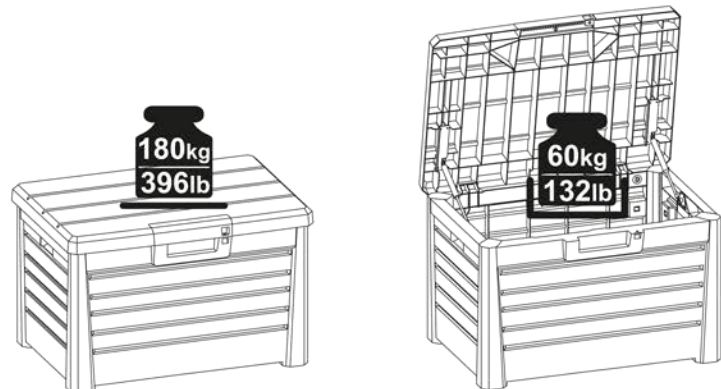

Ondis 24[®]

Gardening Storage Toys and more

compact box
FLORIDA

Art. 158 cm 73x50,5x46,5h | Volume 120 L | in 29x20x18h | 32 GAL

CONTENUTO DELLA SCATOLA / CARTON CONTAINS

A

PZ / PCS 2

B