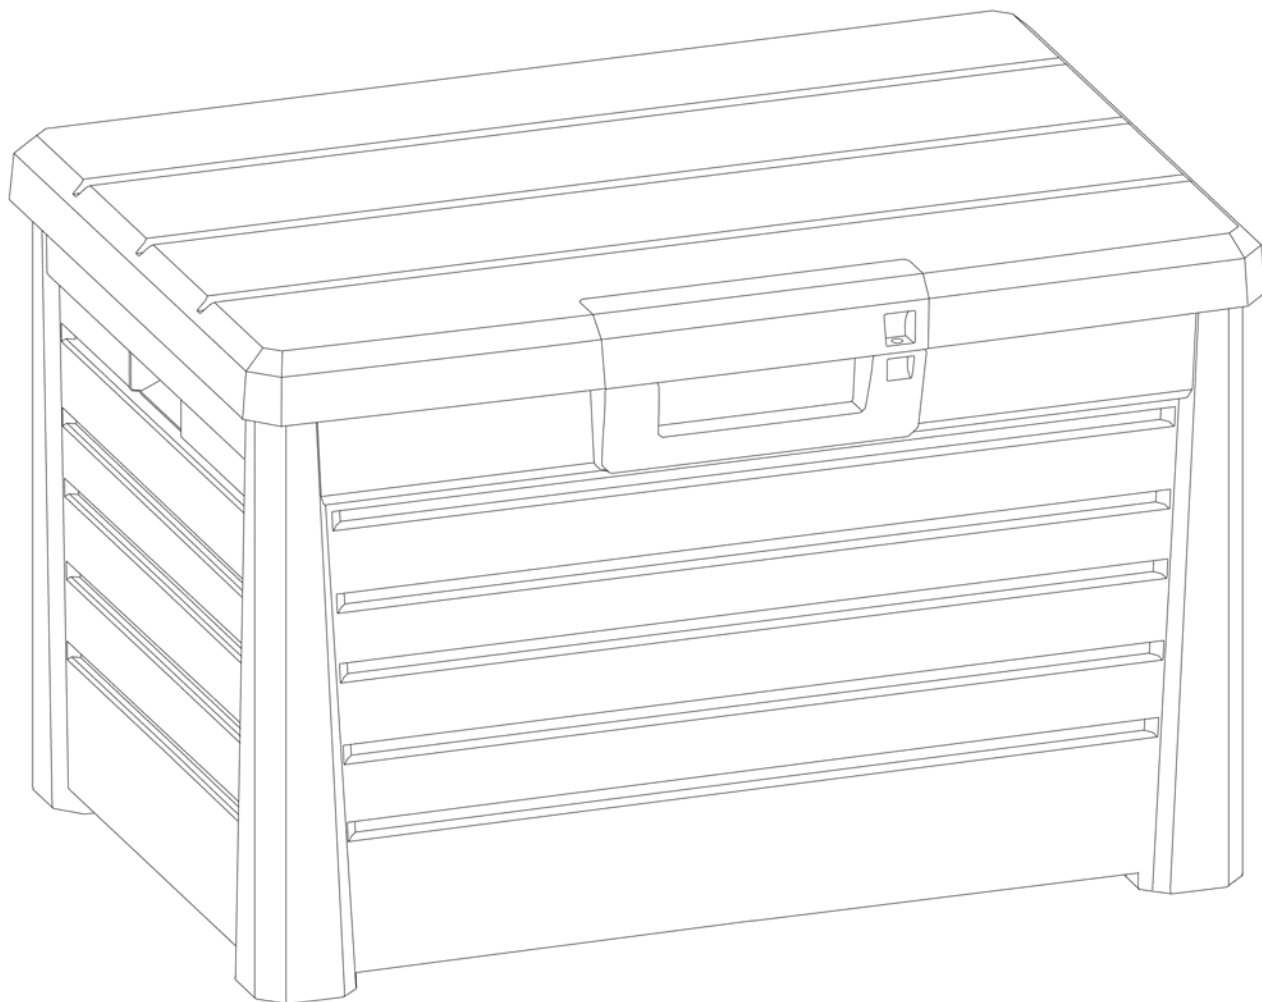

Ondis 24[®]

Gardening Storage Toys and more

compact box
FLORIDA

Art. 158 cm 73x50,5x46,5h | Volume 120 L | in 29x20x18h | 32 GAL

CONTENUTO DELLA SCATOLA / CARTON CONTAINS

A

PZ / PCS 2

B