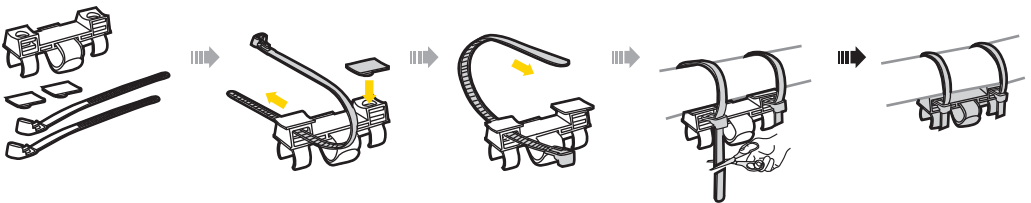

BRACKETS FOR MORPH SERIES PUMPS

EN

Bracket for Mountain & Turbo Morph pumps

Art no. TMP-2C-1

Bracket for Road & Mini Morph pumps

Art no. TRP-3C

INSTALLATION

BEFESTIGUNG / INSTALACIÓN / MONTAŽ / 取付方法 / 장착 / 安裝 / 安裝

Bracket for Mountain & Turbo Morph Pumps

Method 1

Method 2

Bracket for Road & Mini Morph Pumps

Method 1

Method 2

* The specifications and design are subject to change without notice.

Please contact your Topeak dealer with any questions.
For USA customer service, Call: 1-800-250-3068 For international customer service, Visit www.topeak.com to find your local contact