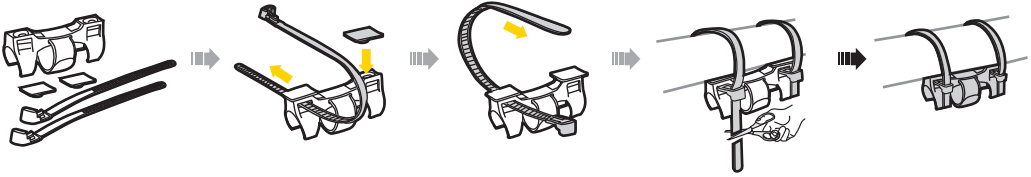

BRACKETS FOR MORPH SERIES PUMPS

EN

Bracket for Mountain & Turbo Morph pumps

Art no. TMP-2C-1

Bracket for Road & Mini Morph pumps

Art no. TRP-3C

INSTALLATION

BEFESTIGUNG / INSTALACIÓN / MONTAŽ / 取付方法 / 장착 / 安裝 / 安裝

Bracket for Mountain & Turbo Morph Pumps

Method 1

Method 2

Bracket for Road & Mini Morph Pumps

Method 1

Method 2

* The specifications and design are subject to change without notice.

Please contact your Topeak dealer with any questions.
For USA customer service, Call: 1-800-250-3068 For international customer service, Visit www.topeak.com to find your local contact