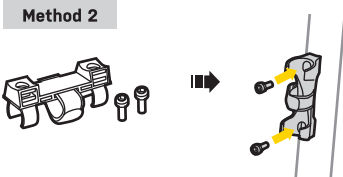

BRACKETS FOR MORPH SERIES PUMPS

EN

Bracket for Mountain & Turbo Morph pumps

Art no. TMP-2C-1

Bracket for Road & Mini Morph pumps

Art no. TRP-3C

INSTALLATION

BEFESTIGUNG / INSTALACIÓN / MONTAŽ / 取付方法 / 장착 / 安裝 / 安裝

Bracket for Mountain & Turbo Morph Pumps

Method 1

Method 2

Bracket for Road & Mini Morph Pumps

Method 1

Method 2

* The specifications and design are subject to change without notice.

Please contact your Topeak dealer with any questions.
For USA customer service, Call: 1-800-250-3068 For international customer service, Visit www.topeak.com to find your local contact