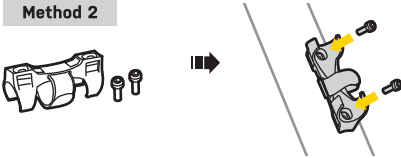

BRACKETS FOR MORPH SERIES PUMPS

EN

Bracket for Mountain & Turbo Morph pumps

Art no. TMP-2C-1

Bracket for Road & Mini Morph pumps

Art no. TRP-3C

INSTALLATION

BEFESTIGUNG / INSTALACIÓN / MONTAŽ / 取付方法 / 장착 / 安裝 / 安裝

Bracket for Mountain & Turbo Morph Pumps

Method 1

Method 2

Bracket for Road & Mini Morph Pumps

Method 1

Method 2

* The specifications and design are subject to change without notice.

Please contact your Topeak dealer with any questions.
For USA customer service, Call: 1-800-250-3068 For international customer service, Visit www.topeak.com to find your local contact